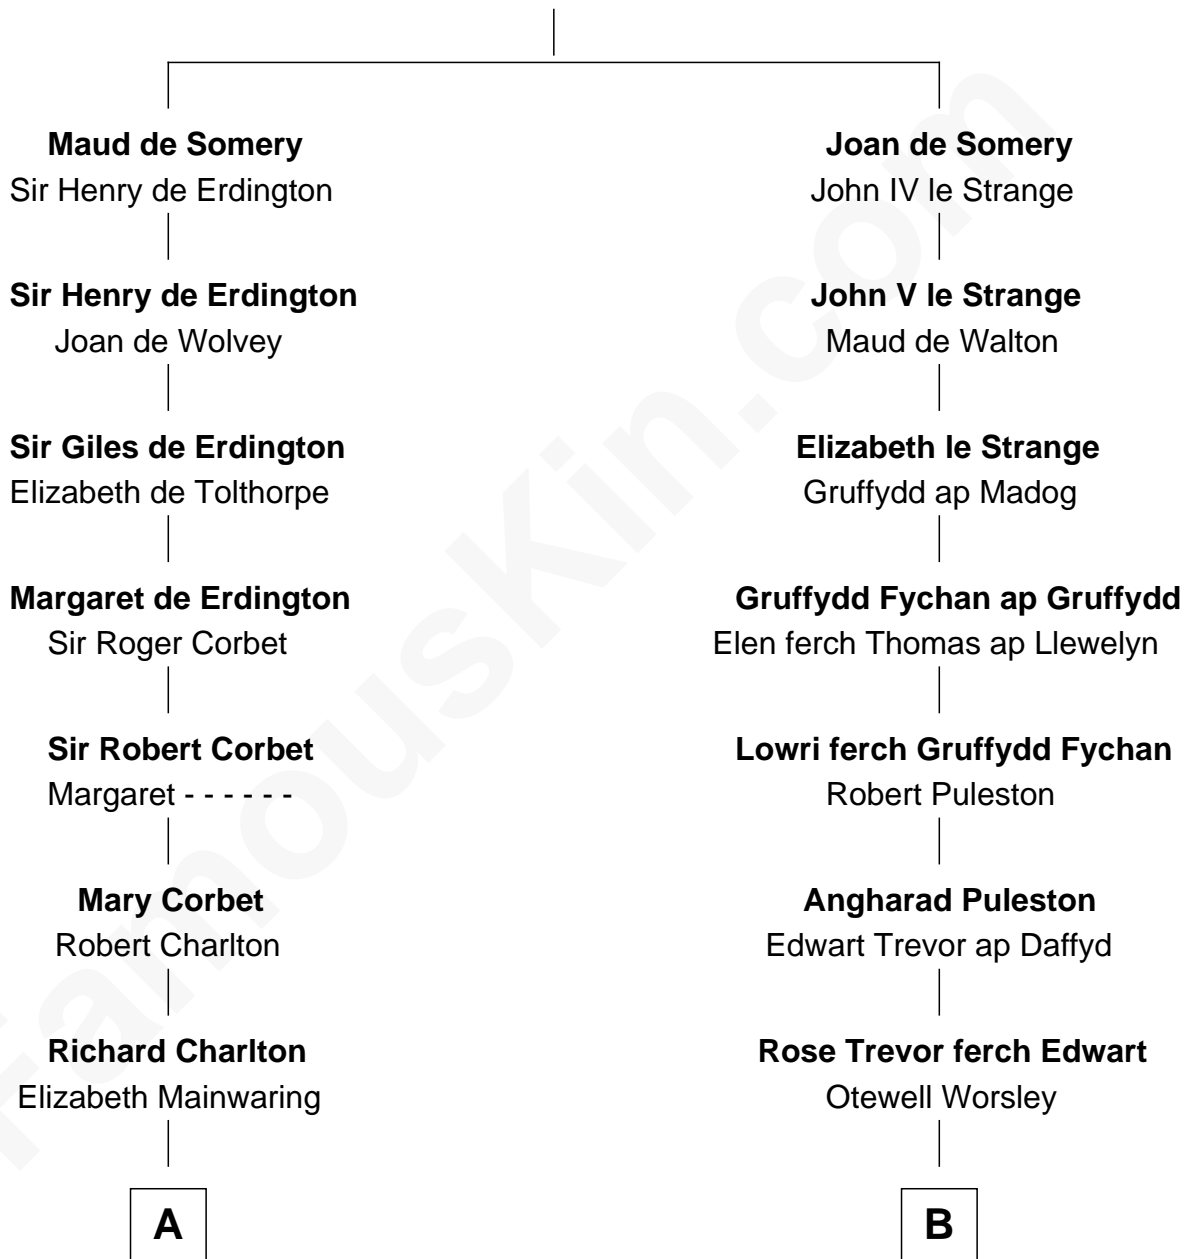

## Relationship Chart of

### Sarah Palin

9th Governor of Alaska

17th cousin 4 times removed of

### Jane (Appleton) Pierce

First Lady of President Franklin Pierce

**Sir Roger de Somery**

Nichole d'Aubenev

**C**

Thomas S. Ruddock

Maria Nancy Newell

May Belle Ruddock

Henry Charles Brandt

Nellie Marie Brandt

Charles Francis Heath

Charles Richard Heath

Sarah Sheeran

**Sarah Palin**

*9th Governor of Alaska*

FamousKin.com