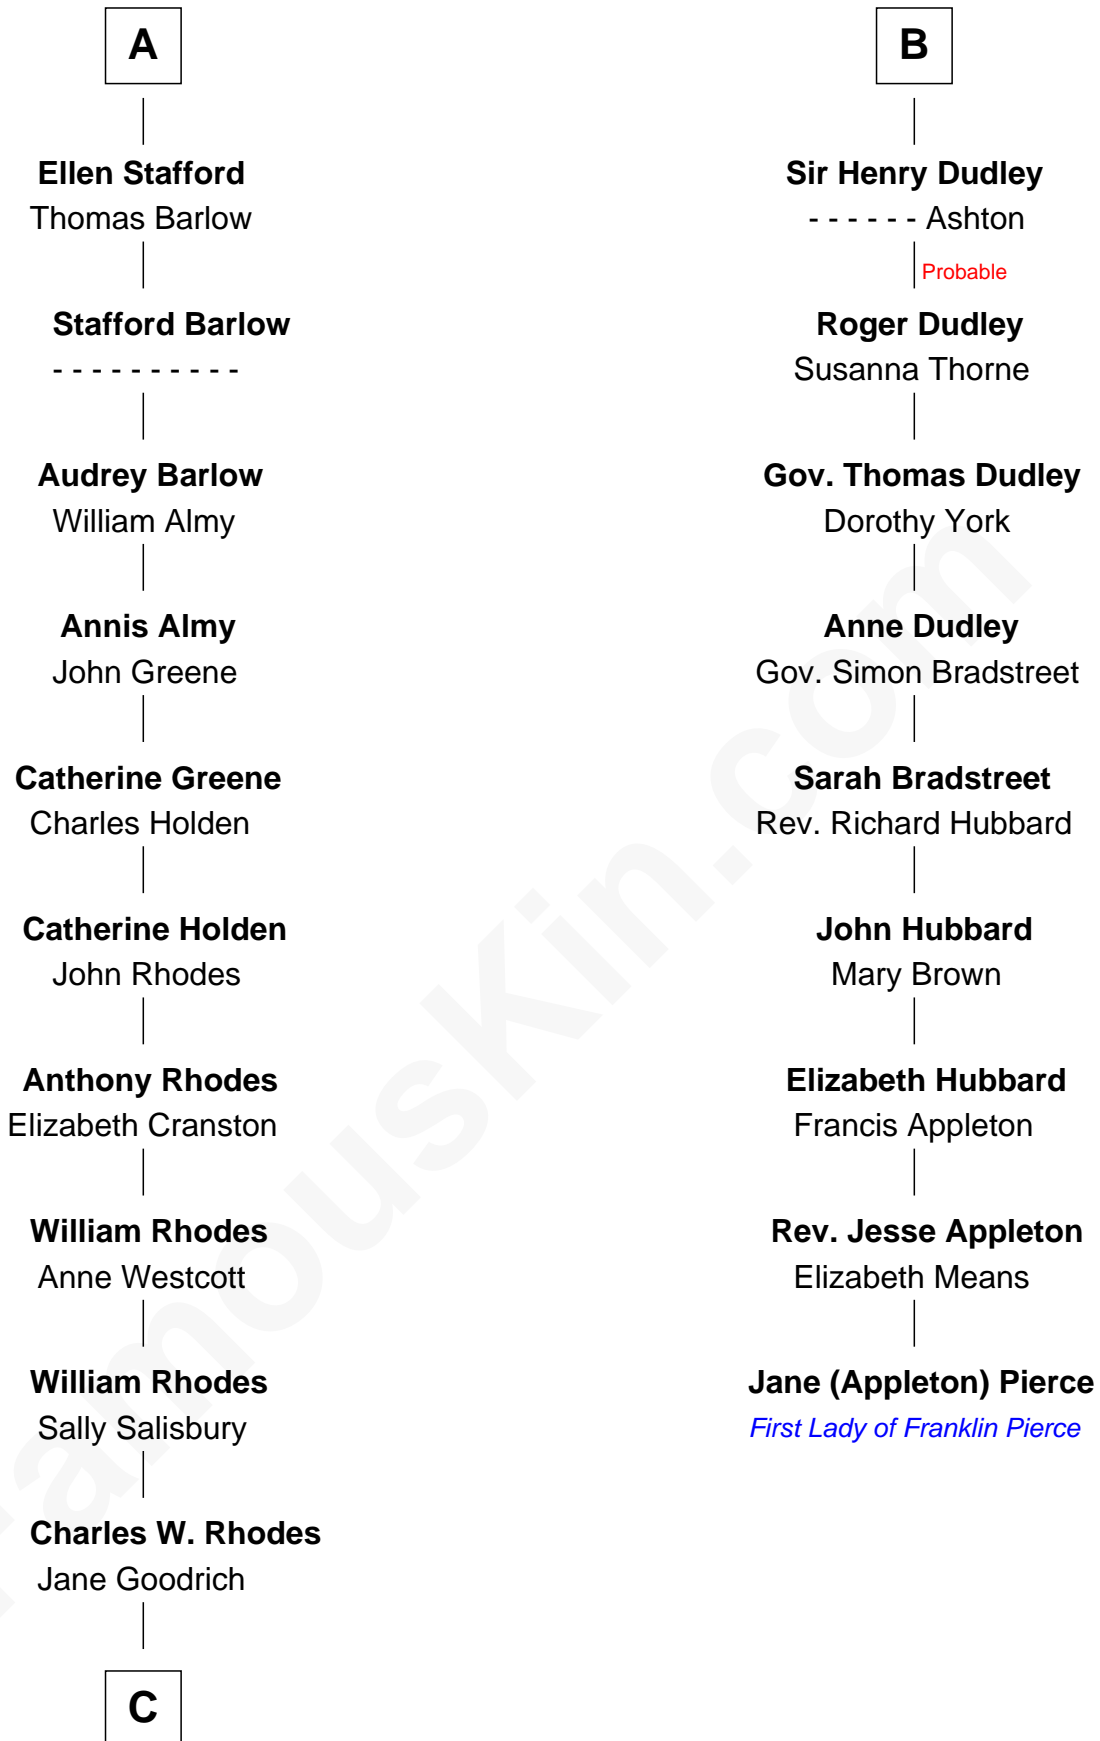

## Relationship Chart of Sarah Palin

9th Governor of Alaska

15th cousin 6 times removed of

**Jane (Appleton) Pierce**

First Lady of President Franklin Pierce

**C**

—  
**Alma Miranda Rhodes**

James W. Heath

—  
**Charles R. Heath**

Alice Adeline Oriel

—  
**Charles Francis Heath**

Nellie Marie Brandt

—  
**Charles Richard Heath**

Sarah Sheeran

—  
**Sarah Palin**

*9th Governor of Alaska*