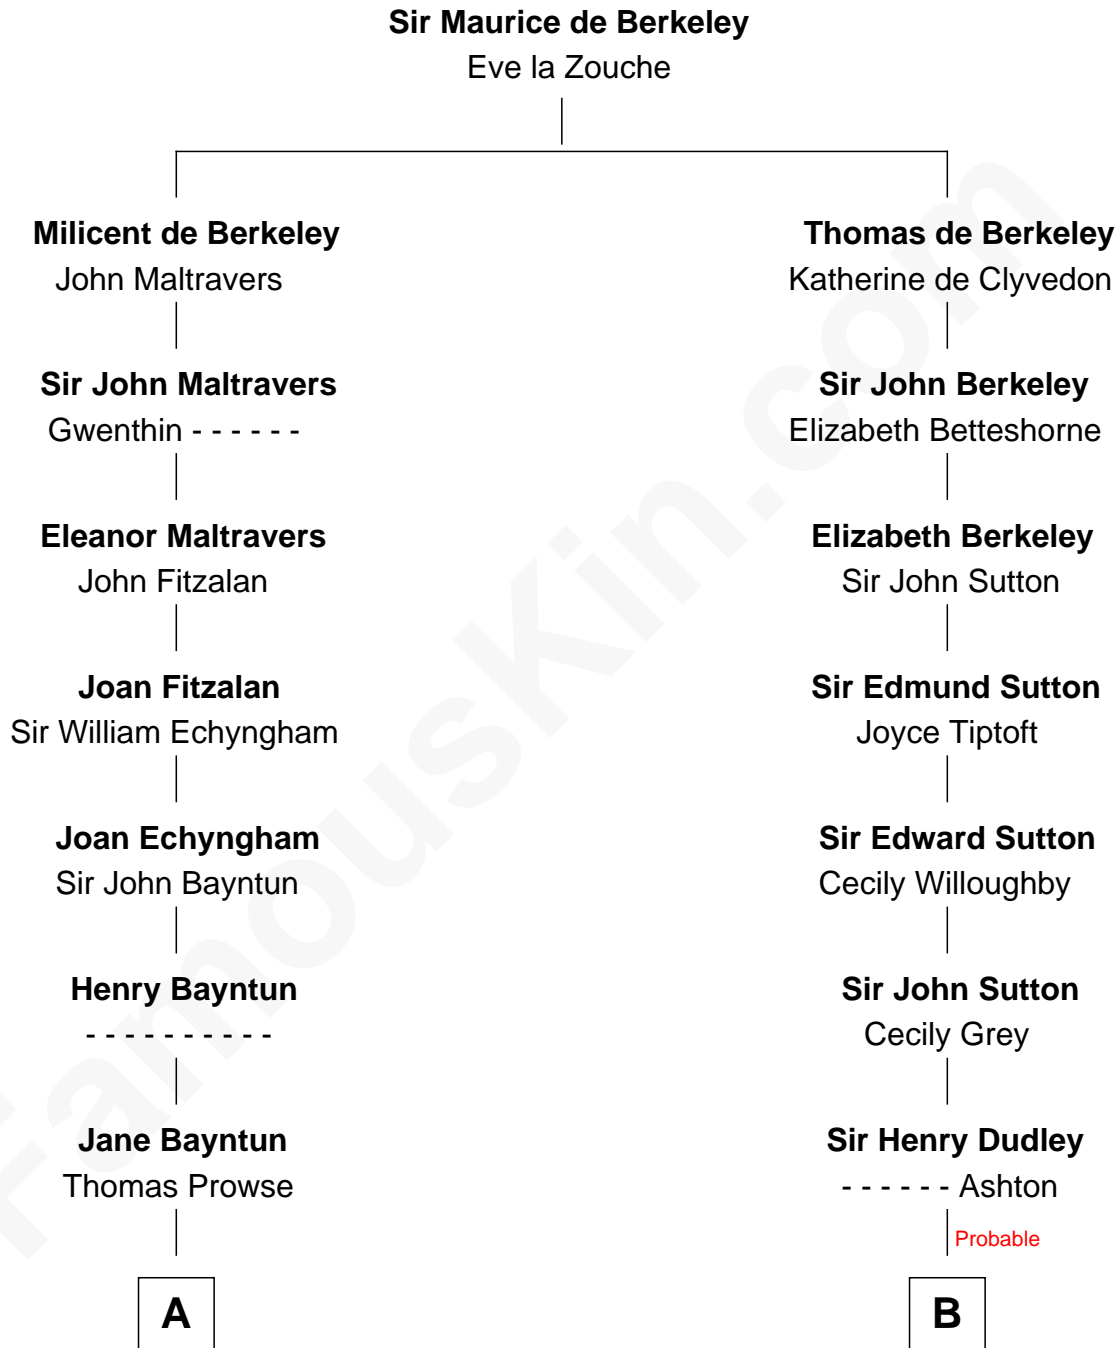

FamousKin.com

Relationship Chart of Sarah Palin

9th Governor of Alaska

14th cousin 6 times removed of

Jane (Appleton) Pierce

First Lady of President Franklin Pierce

C

—
May Belle Ruddock
Henry Charles Brandt

—
Nellie Marie Brandt
Charles Francis Heath

—
Charles Richard Heath
Sarah Sheeran

—
Sarah Palin
9th Governor of Alaska

FamousKin.com