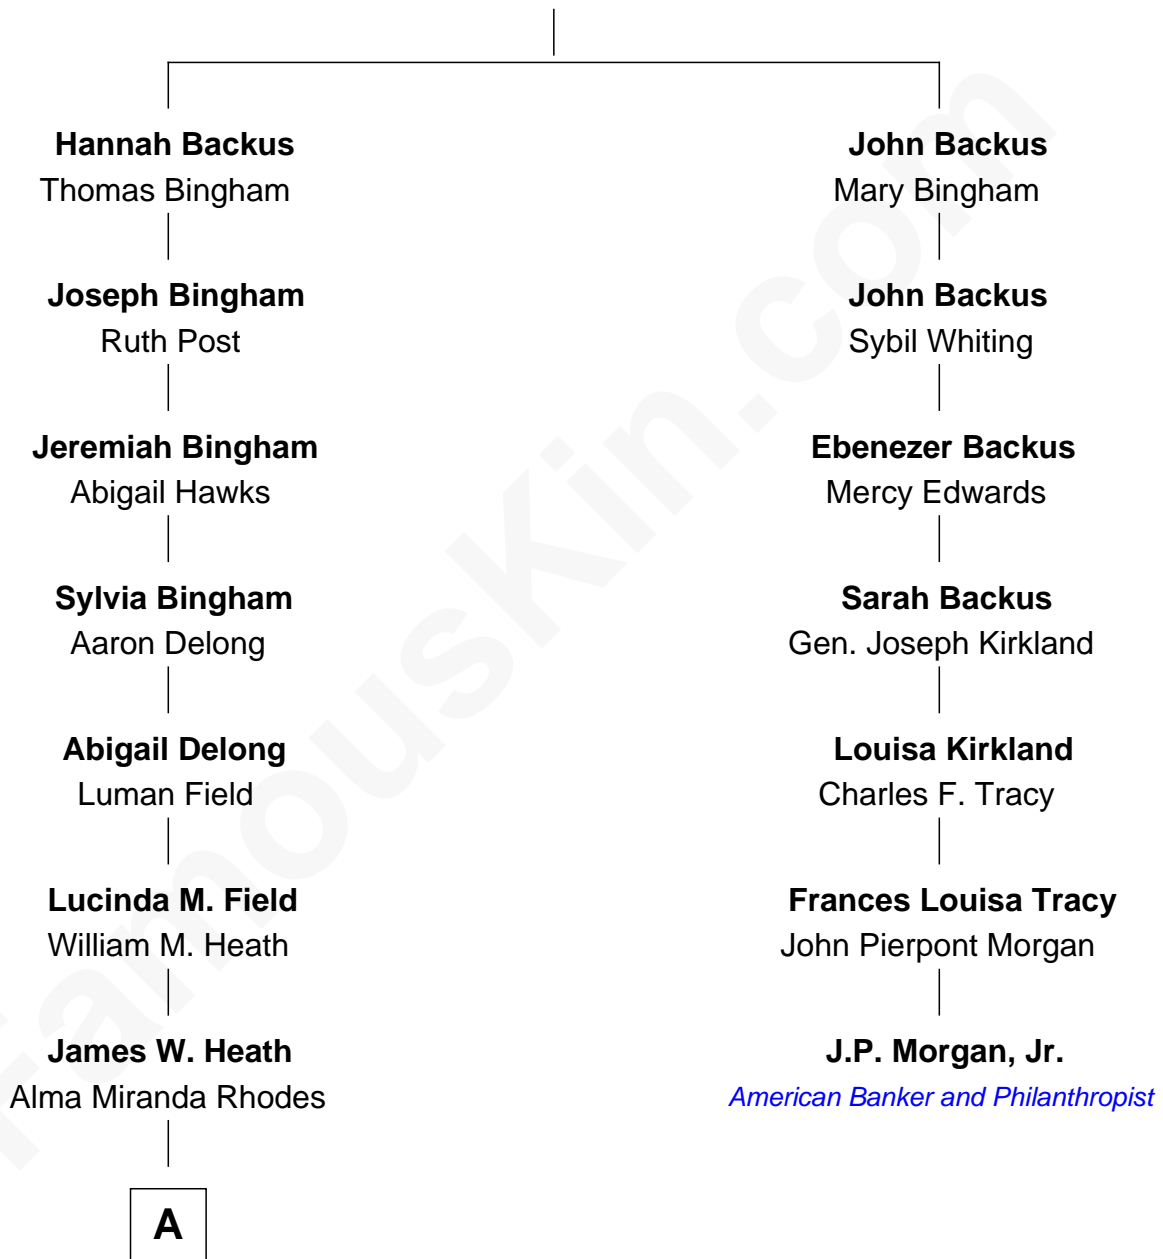

# FamousKin.com Relationship Chart of

**Sarah Palin**

*9th Governor of Alaska*

6th cousin 4 times removed of

**J.P. Morgan, Jr.**

*American Banker and Philanthropist*

**William Backus**

Elizabeth Pratt

**A**

—  
**Charles R. Heath**  
Alice Adeline Oriel

—  
**Charles Francis Heath**  
Nellie Marie Brandt

—  
**Charles Richard Heath**  
Sarah Sheeran

—  
**Sarah Palin**  
*9th Governor of Alaska*

FamousKin.com