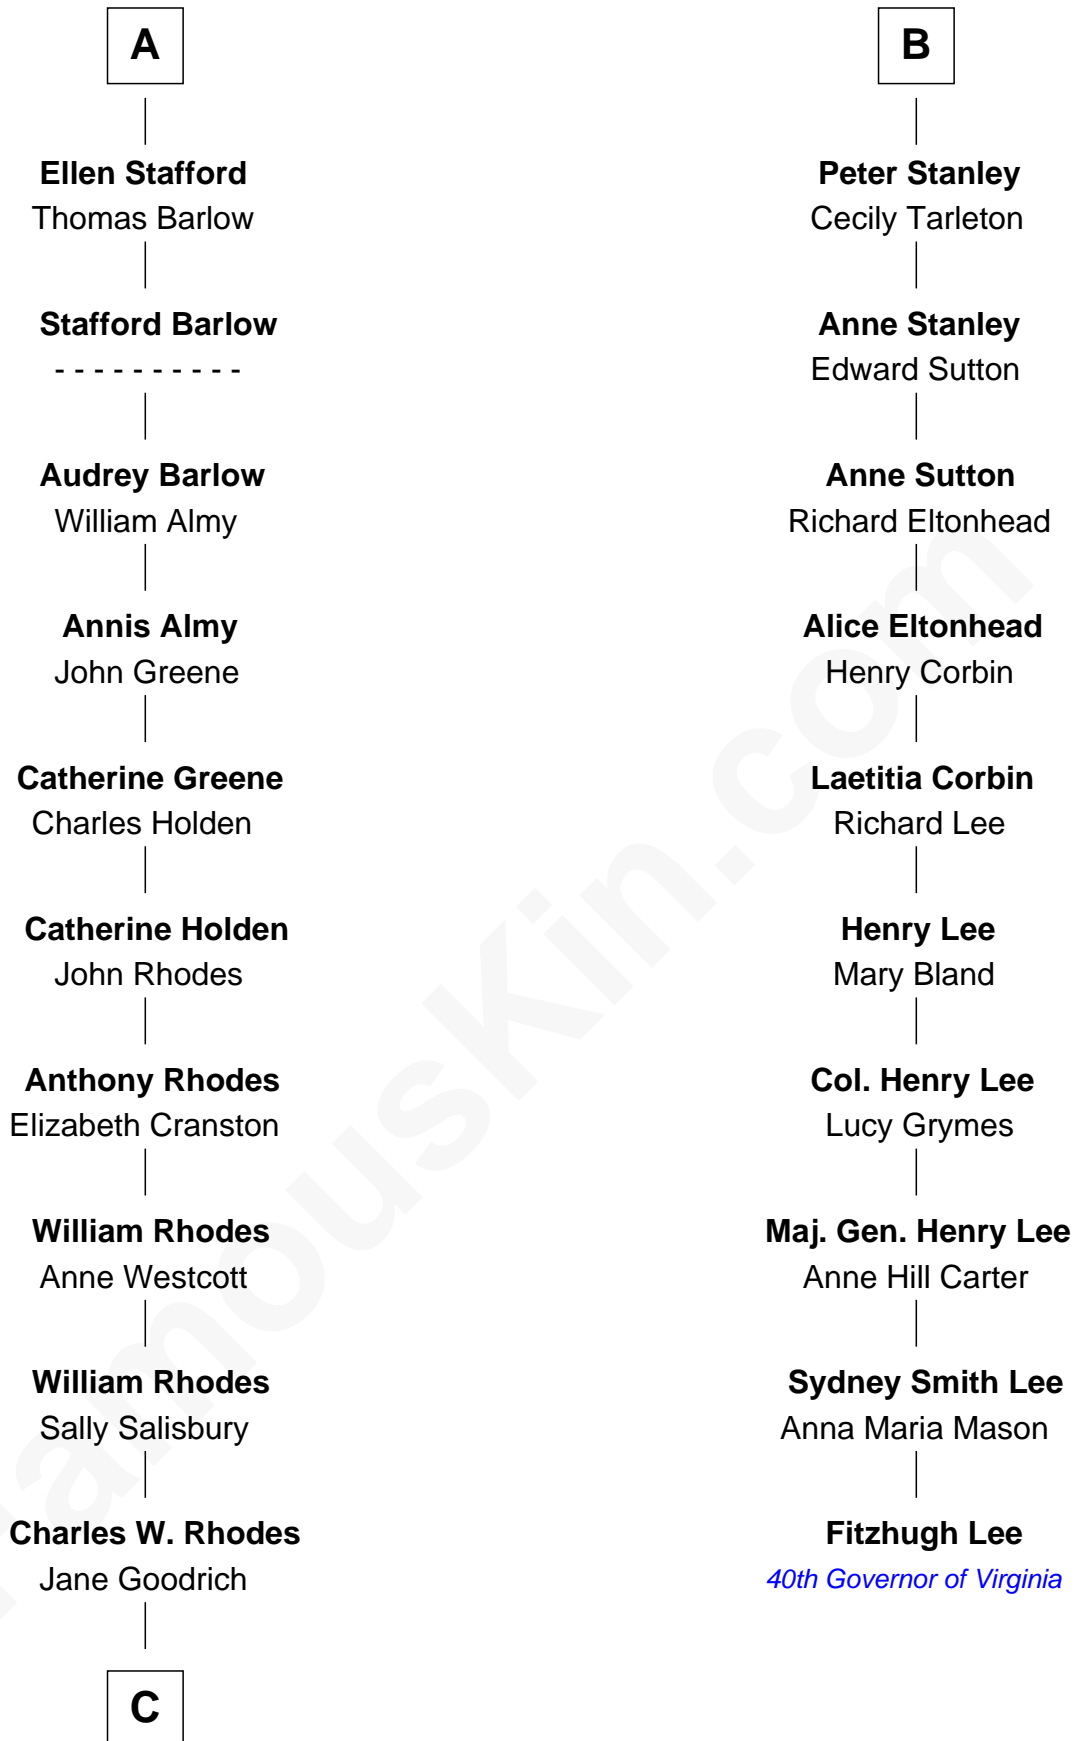

FamousKin.com Relationship Chart of

Sarah Palin

9th Governor of Alaska

16th cousin 5 times removed of

Fitzhugh Lee

40th Governor of Virginia

C

—
Alma Miranda Rhodes

James W. Heath

—
Charles R. Heath

Alice Adeline Oriel

—
Charles Francis Heath

Nellie Marie Brandt

—
Charles Richard Heath

Sarah Sheeran

—
Sarah Palin

9th Governor of Alaska

FamousKin.com