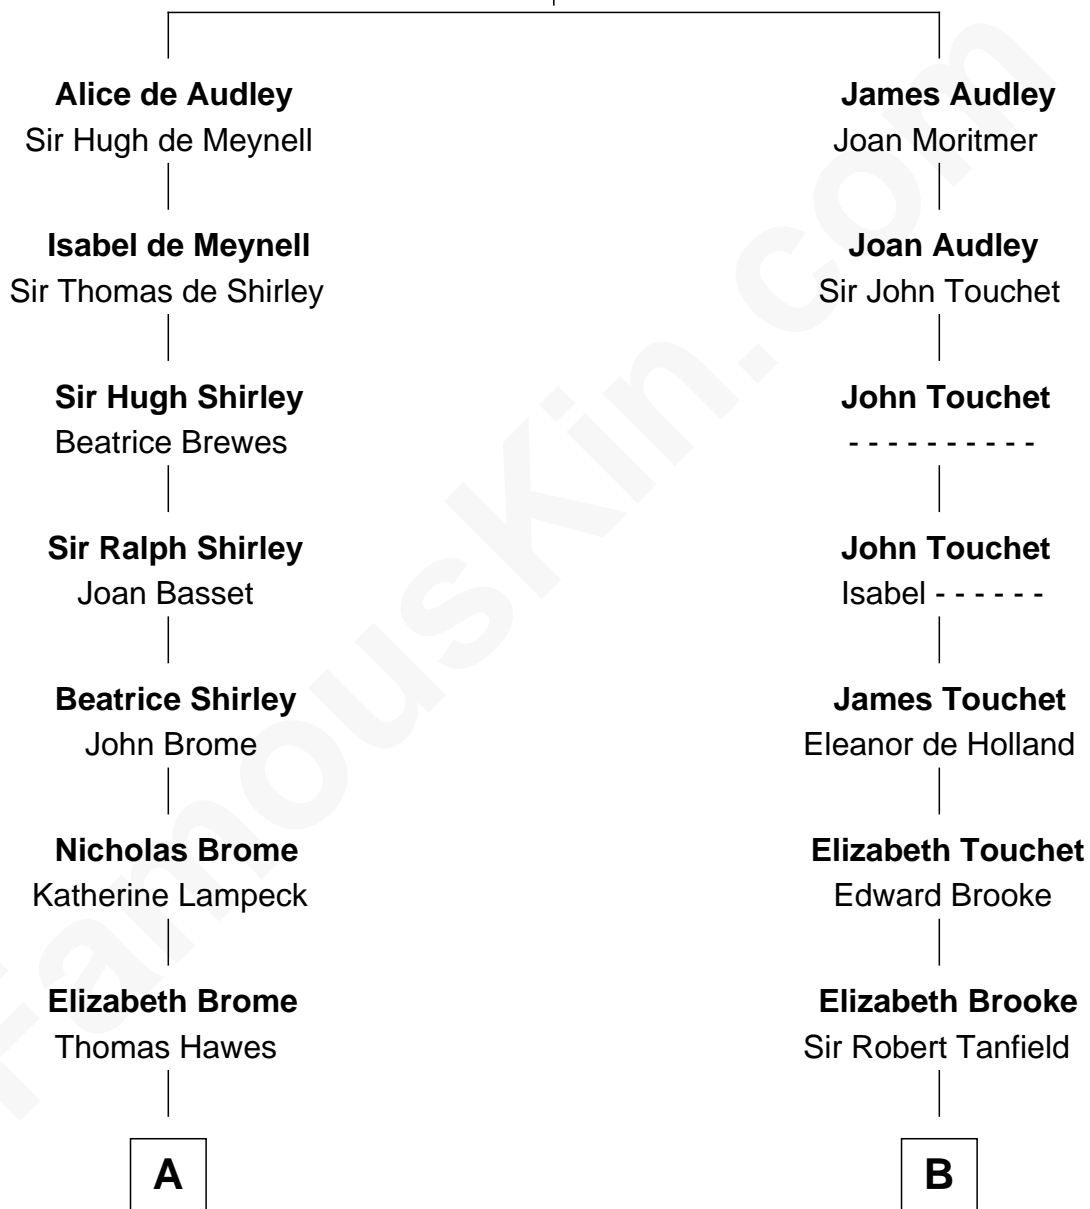

FamousKin.com Relationship Chart of

Sarah Palin

9th Governor of Alaska

20th cousin of

Fitzhugh Lee

40th Governor of Virginia

Sir Nicholas Audley

Joan Martin

C

James Carl Gower
Cora Godfrey Strong

Helen Louise Gower
Clement James Sheeran

Sarah Sheeran
Charles Richard Heath

Sarah Palin
9th Governor of Alaska

D

Col. Henry Lee
Lucy Grymes

Maj. Gen. Henry Lee
Anne Hill Carter

Sydney Smith Lee
Anna Maria Mason

Fitzhugh Lee
40th Governor of Virginia