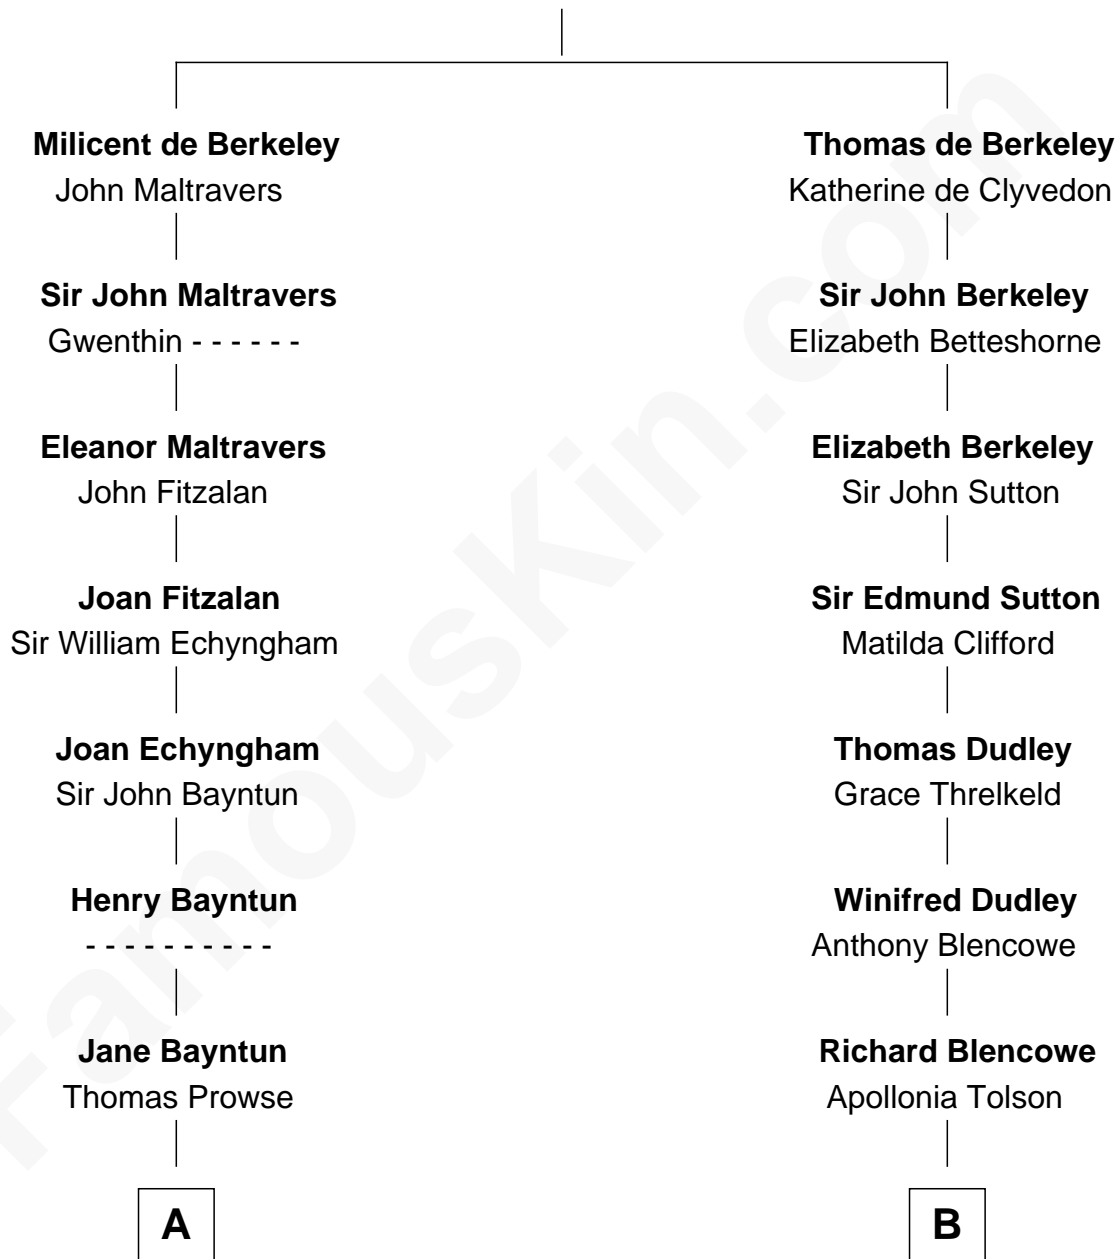

FamousKin.com Relationship Chart of

Sarah Palin

9th Governor of Alaska

16th cousin 4 times removed of

Fitzhugh Lee

40th Governor of Virginia

Sir Maurice de Berkeley

Eve la Zouche

C

—
May Belle Ruddock
Henry Charles Brandt

—
Nellie Marie Brandt
Charles Francis Heath

—
Charles Richard Heath
Sarah Sheeran

—
Sarah Palin
9th Governor of Alaska

FamousKin.com