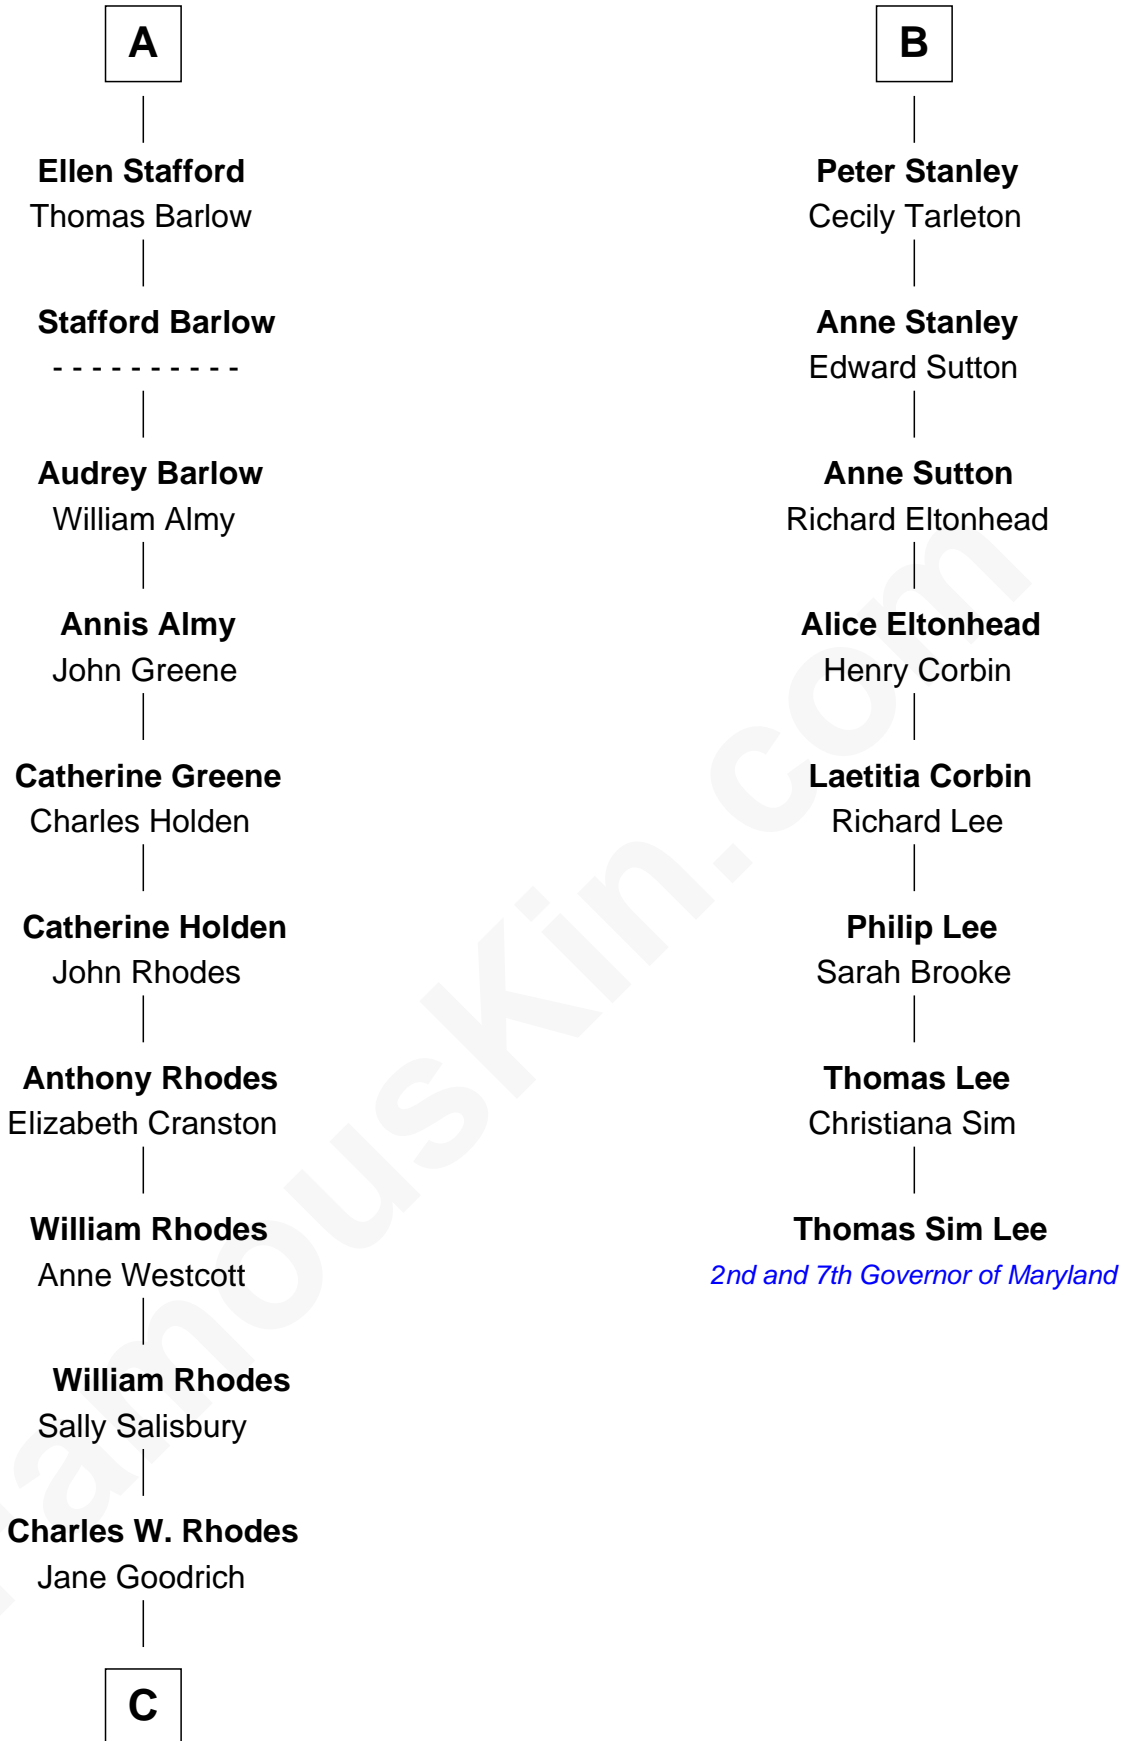

FamousKin.com

Relationship Chart of Sarah Palin

9th Governor of Alaska

14th cousin 7 times removed of

Thomas Sim Lee

2nd and 7th Governor of Maryland

C

—
Alma Miranda Rhodes

James W. Heath

—
Charles R. Heath

Alice Adeline Oriel

—
Charles Francis Heath

Nellie Marie Brandt

—
Charles Richard Heath

Sarah Sheeran

—
Sarah Palin

9th Governor of Alaska

FamousKin.com