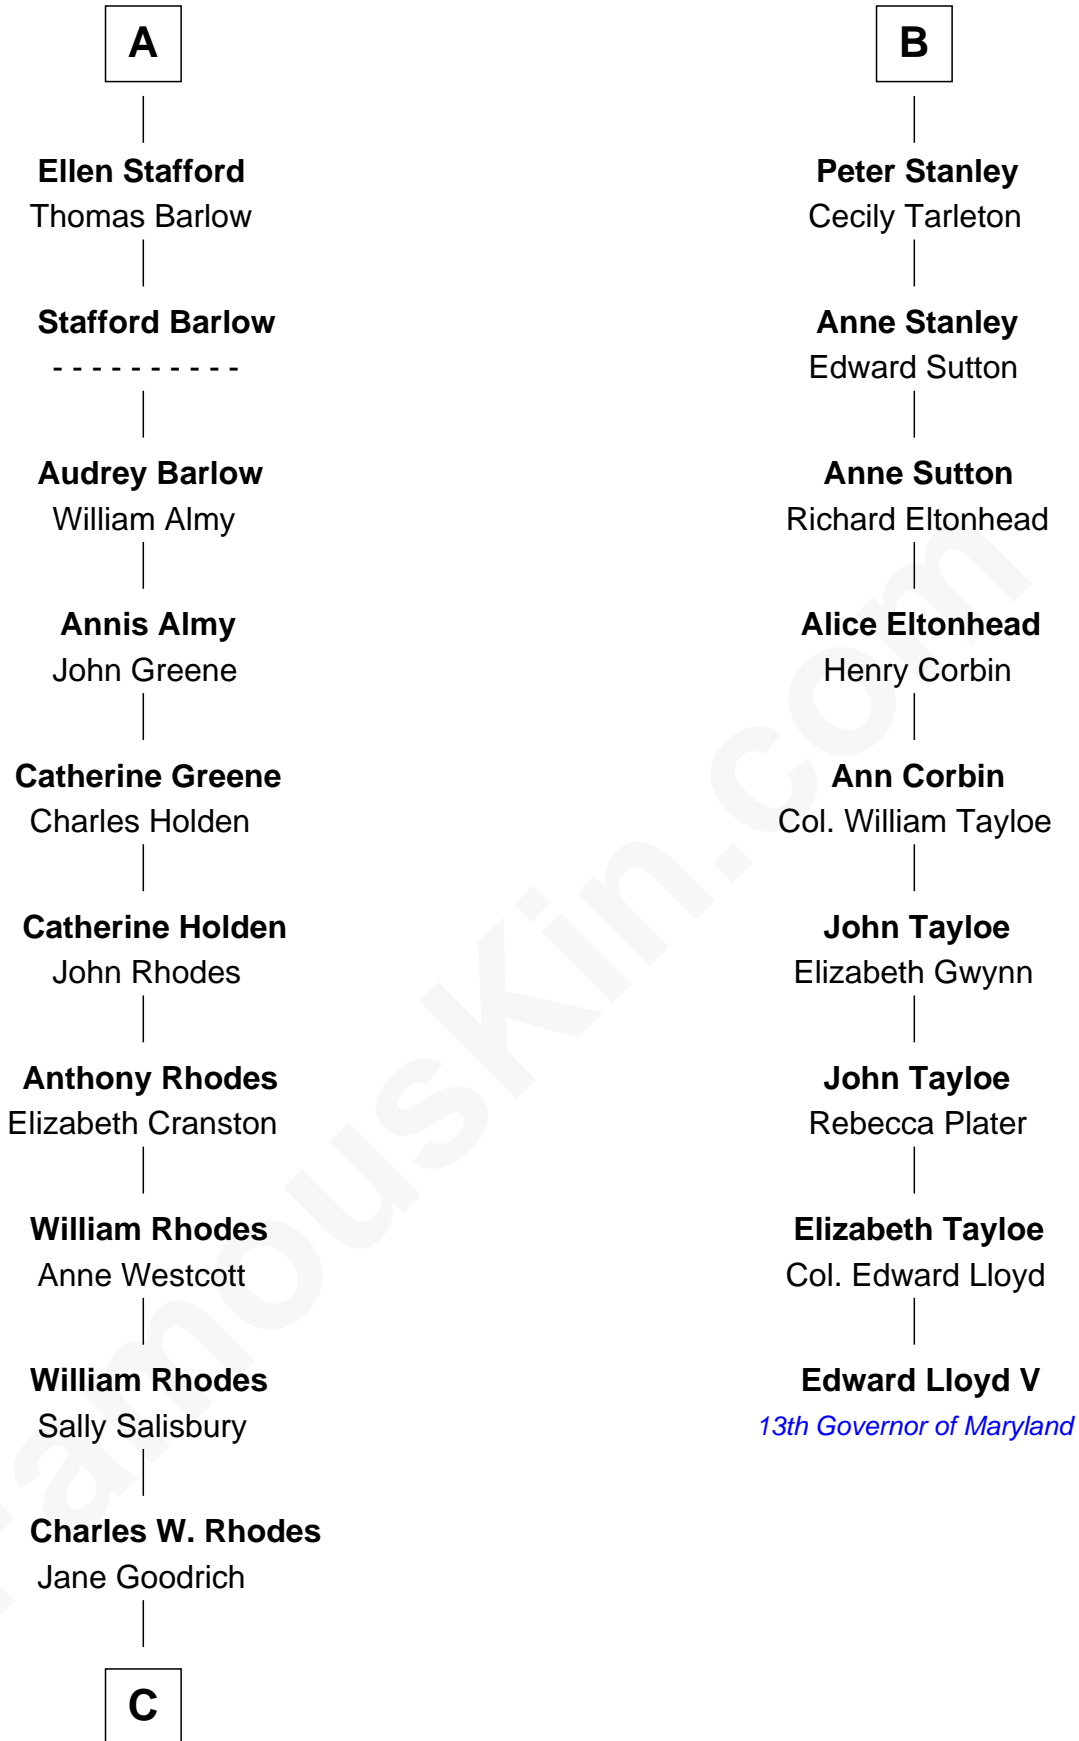

## Relationship Chart of

### Sarah Palin

9th Governor of Alaska

15th cousin 6 times removed of

### Edward Lloyd V

13th Governor of Maryland

**C**

Alma Miranda Rhodes

James W. Heath

Charles R. Heath

Alice Adeline Oriel

Charles Francis Heath