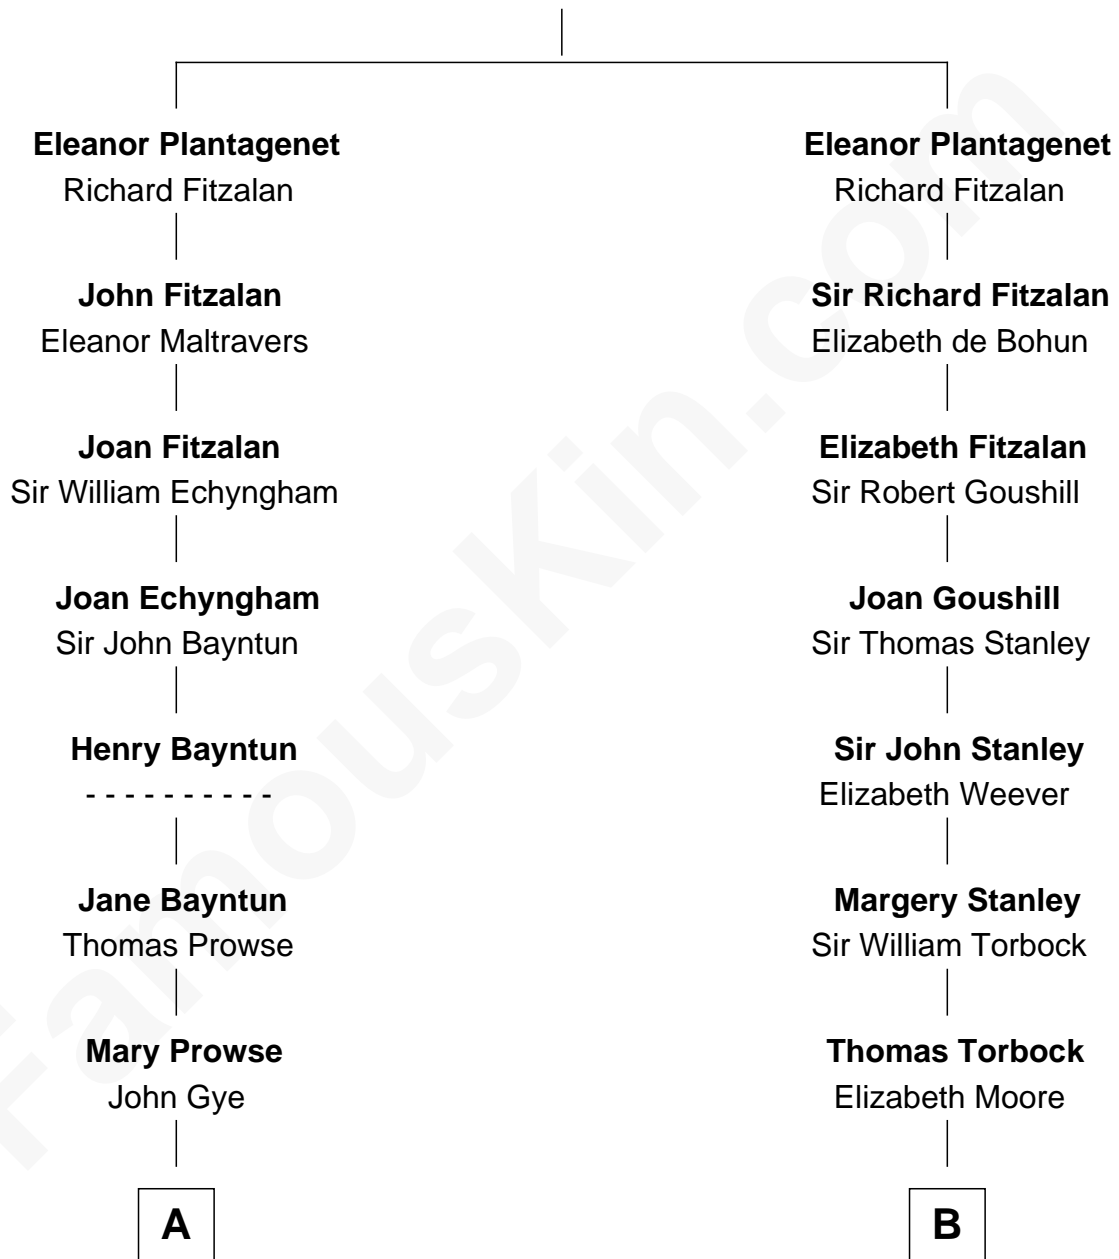

FamousKin.com

Relationship Chart of Sarah Palin

9th Governor of Alaska

15th cousin 4 times removed of

Charles Goldsborough

16th Governor of Maryland

Henry Plantagenet
Maud de Chaworth

A

Robert Gye
Grace Dowrish

Mary Gye
Rev. John Maverick

Elias Maverick
Anna Harris

Ruth Maverick
Francis Smith

Abraham Smith
Elizabeth Pierce

Elizabeth Smith
Dr. Edward Damon

Stephen Damon
Rhoda Thayer

Rhoda Damon
Justus Ruddock