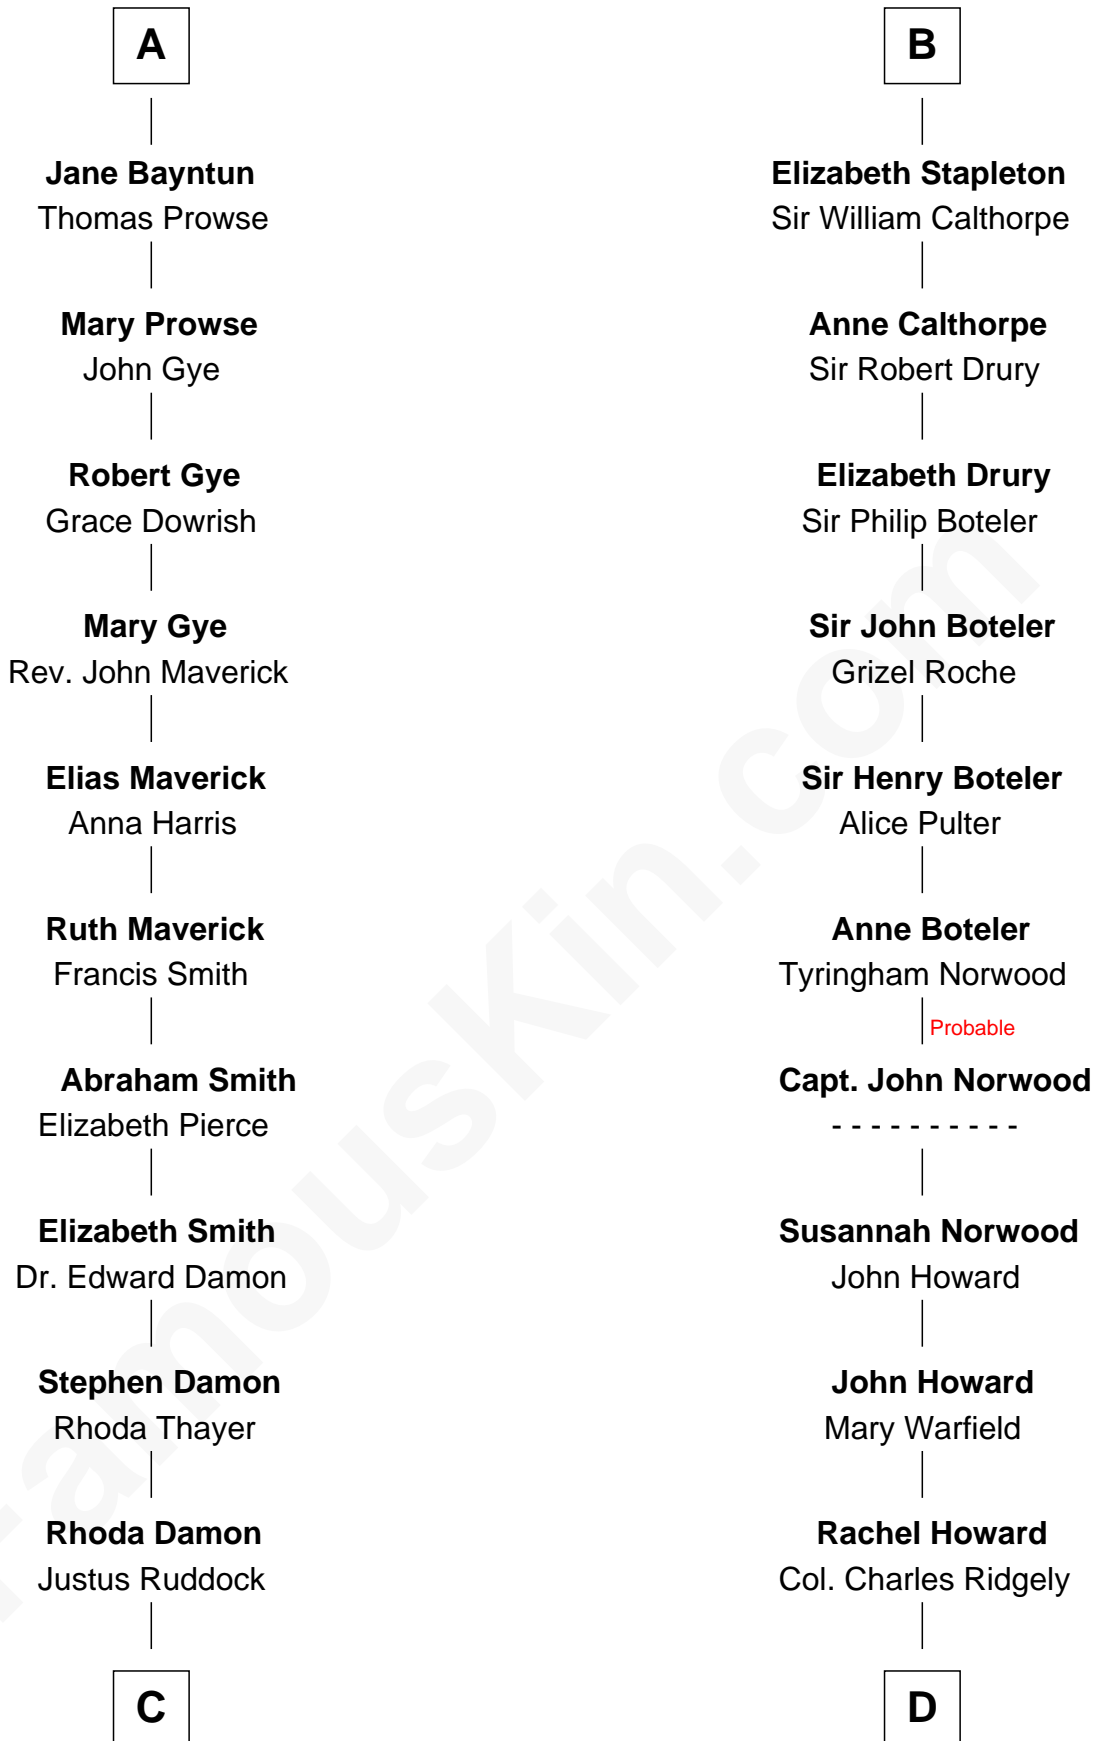

FamousKin.com

Relationship Chart of Sarah Palin

9th Governor of Alaska

18th cousin 3 times removed of

Charles Carnan Ridgely

15th Governor of Maryland

C

Thomas S. Ruddock
Maria Nancy Newell

May Belle Ruddock
Henry Charles Brandt

Nellie Marie Brandt
Charles Francis Heath

Charles Richard Heath
Sarah Sheeran

Sarah Palin
9th Governor of Alaska

D

Achsah Ridgely
Charles R. Carnan

Charles Carnan Ridgely
15th Governor of Maryland