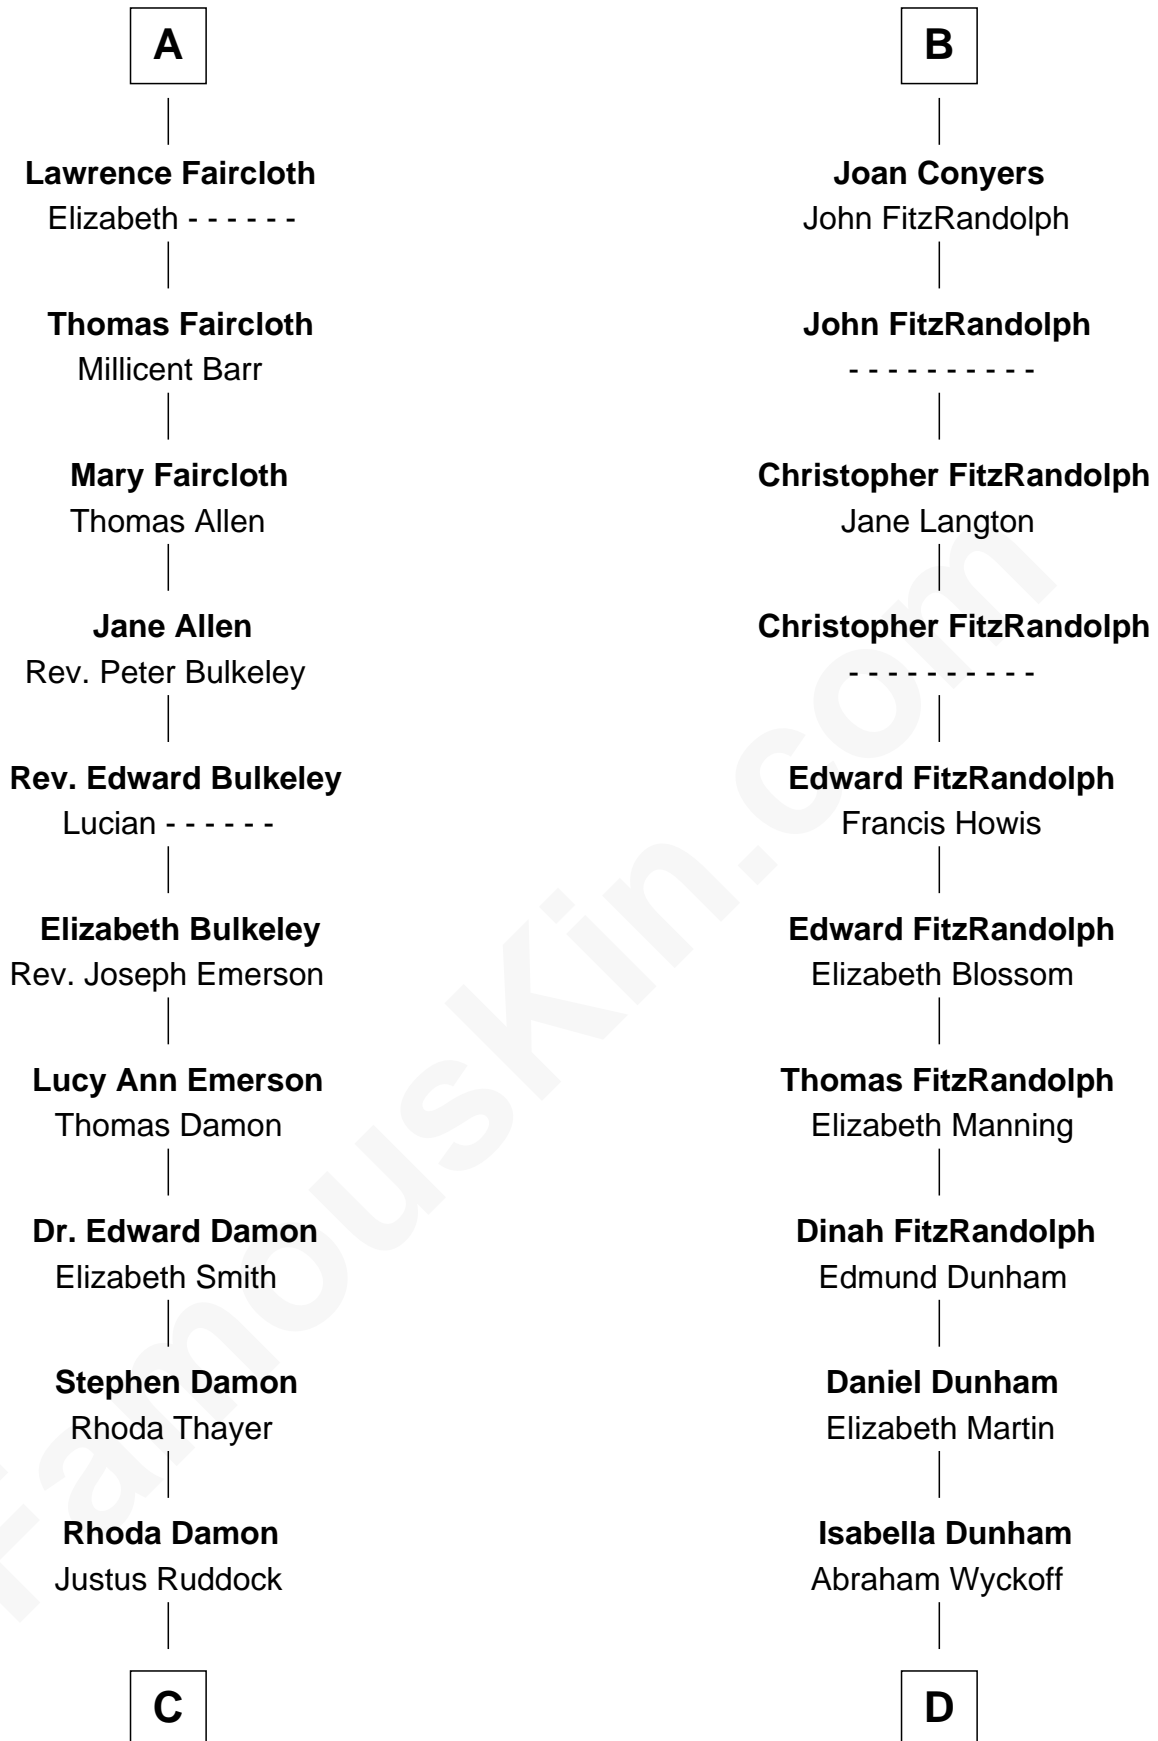

# FamousKin.com Relationship Chart of

**Sarah Palin**

*9th Governor of Alaska*

20th cousin 1 time removed of

**Georgia O'Keeffe**

*American Artist*

**Sir William de Ros**

Eustache Fitz Ralph

**C**

**Thomas S. Ruddock**

Maria Nancy Newell

**May Belle Ruddock**

Henry Charles Brandt

**Nellie Marie Brandt**

Charles Francis Heath

**Charles Richard Heath**

Sarah Sheeran

**Sarah Palin**

*9th Governor of Alaska*

**D**

**Charles Wyckoff**

Alletta Maria Field

**Isabella Wyckoff**

George Victor Totto

**Ida Ten Eyck Totto**

Francis Calyxtus O'Keeffe

**Georgia O'Keeffe**

*American Artist*