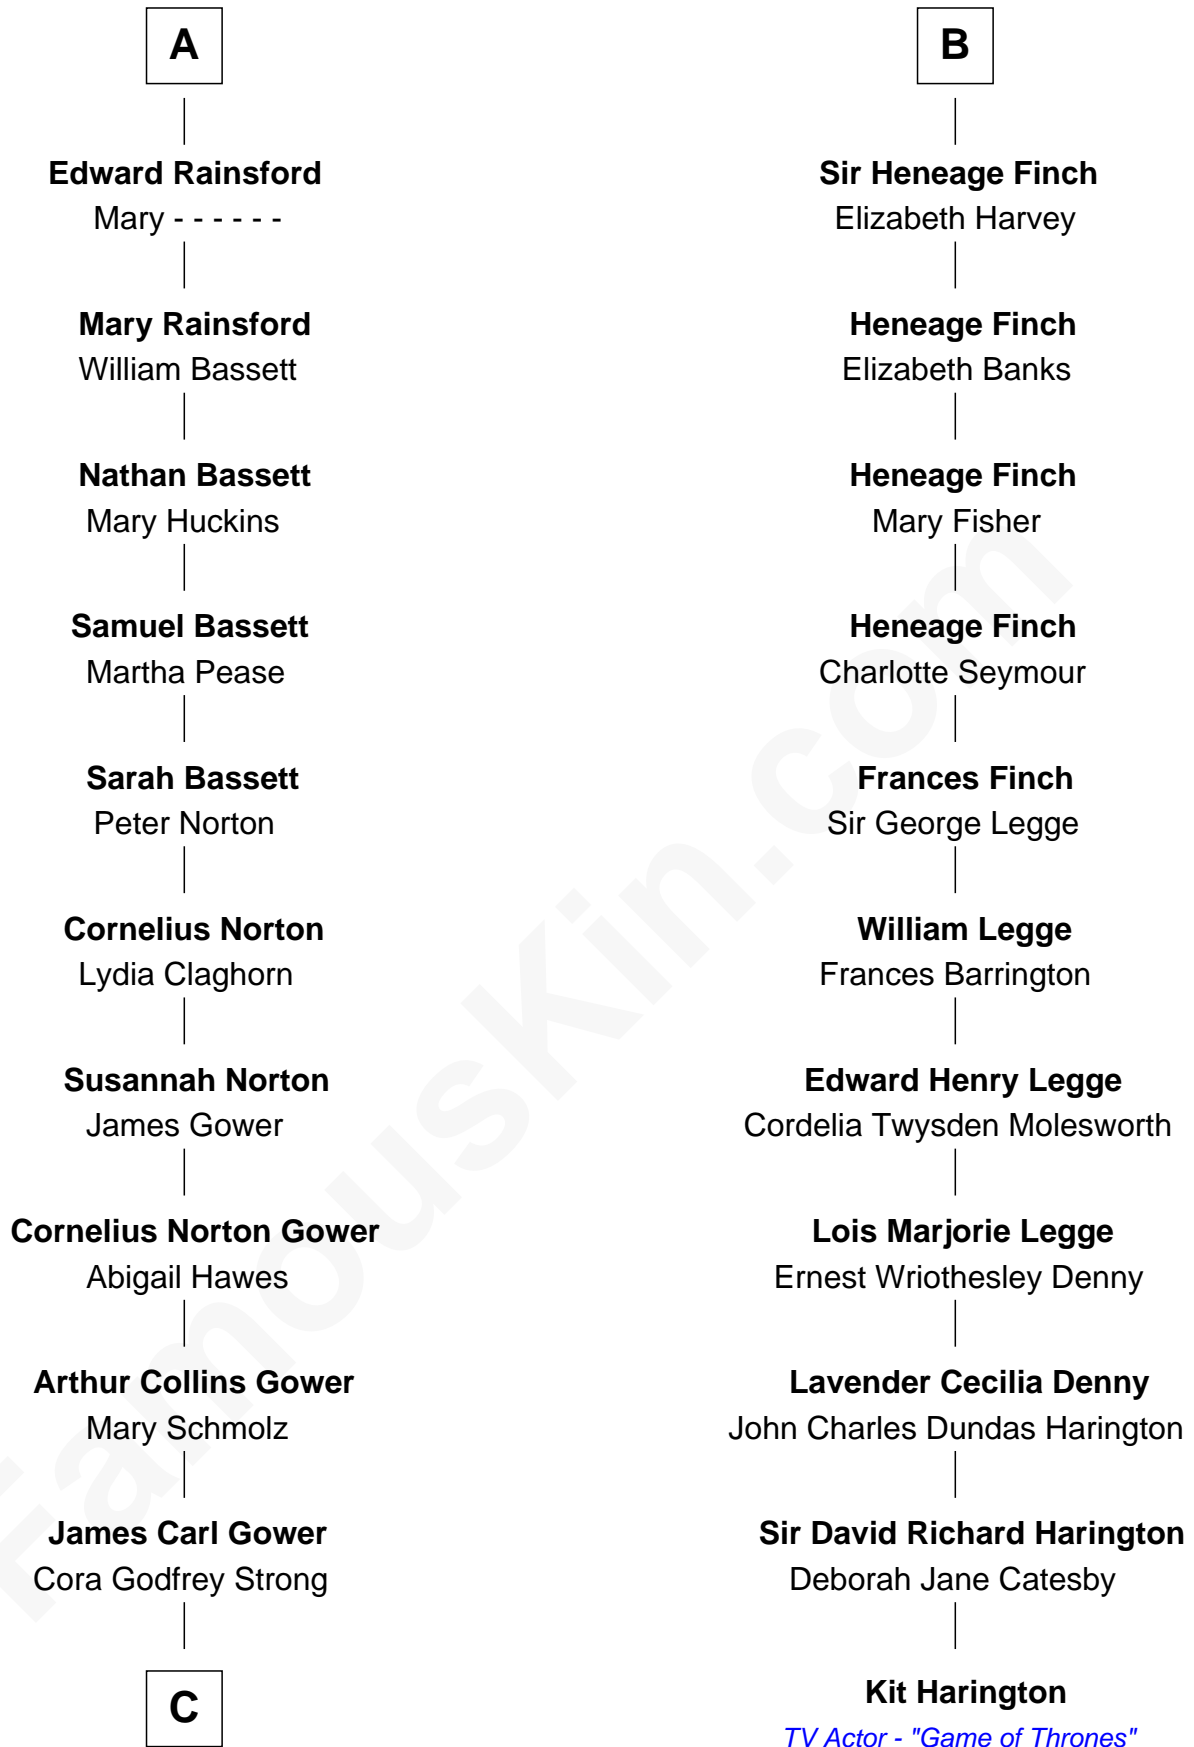

FamousKin.com Relationship Chart of

Sarah Palin

9th Governor of Alaska

17th cousin 2 times removed of

Kit Harington

TV Actor - "Game of Thrones"

Sir Walter Hungerford

Katherine Peverell

Sir Robert Hungerford

Margaret Botreaux

Eleanor Hungerford

Sir John White

Robert White

Margaret Gainsford

Margaret White

John Kirton

Stephen Kirton

Margaret Offley

Thomas Kirton

Mary Sadler

Mary Kirton

Robert Rainsford

A

Elizabeth Hungerford

Sir Thomas Heneage

Elizabeth Heneage

Sir Moyle Finch

Sir Heneage Finch

Frances Bell

B

C

Helen Louise Gower
Clement James Sheeran