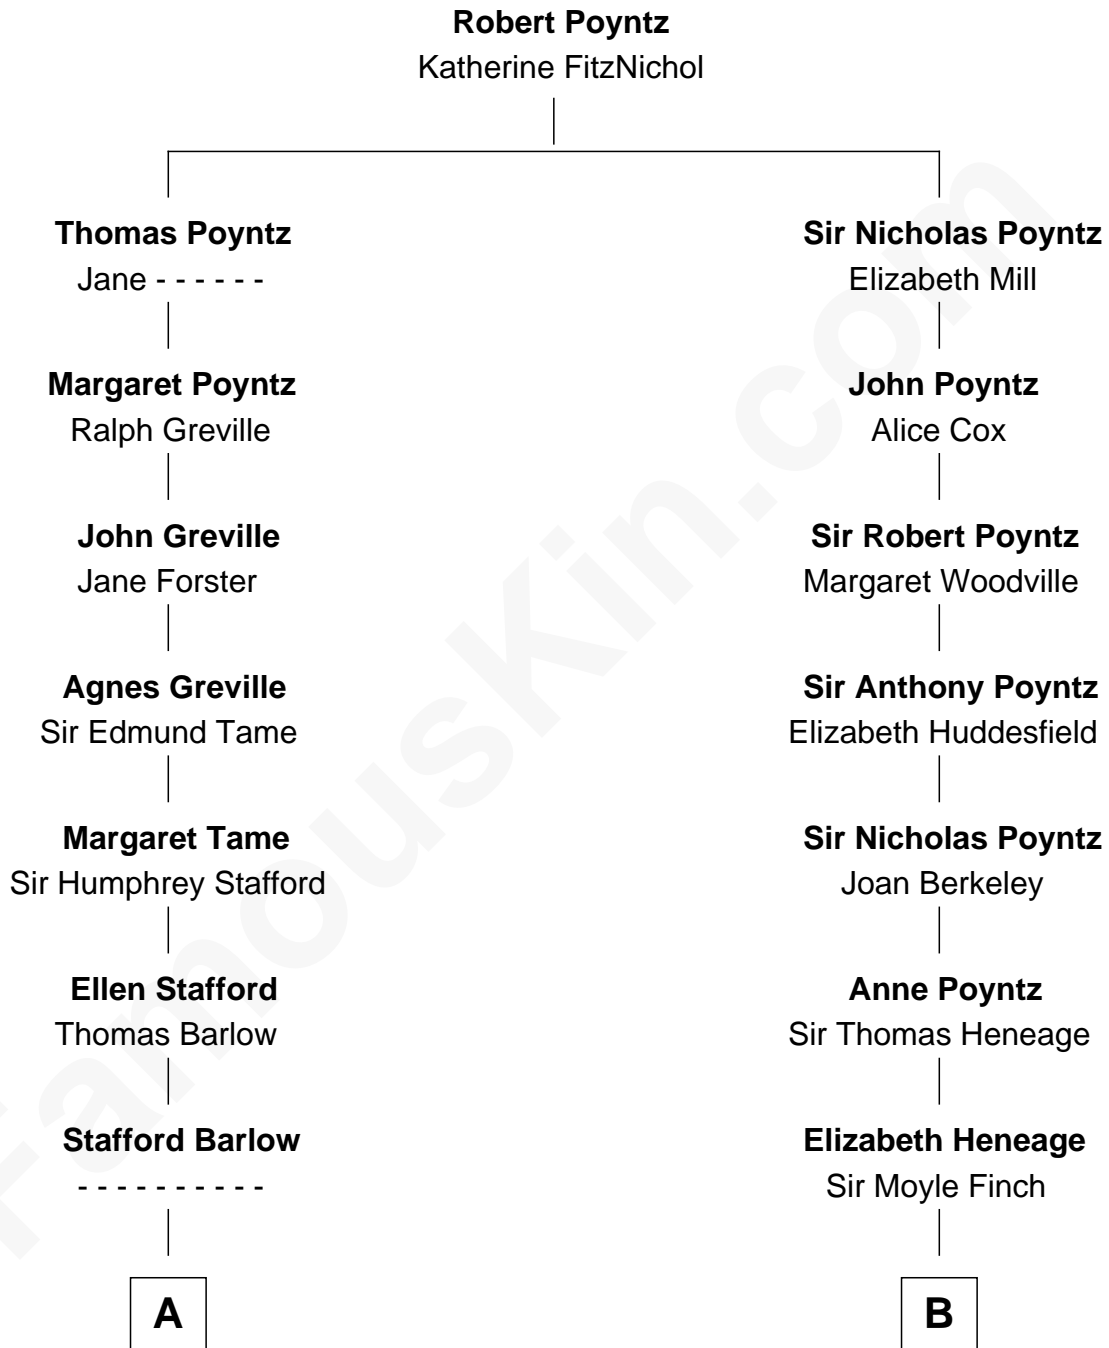

FamousKin.com Relationship Chart of

Sarah Palin

9th Governor of Alaska

18th cousin 1 time removed of

Kit Harington

TV Actor - "Game of Thrones"

FamousKin.com