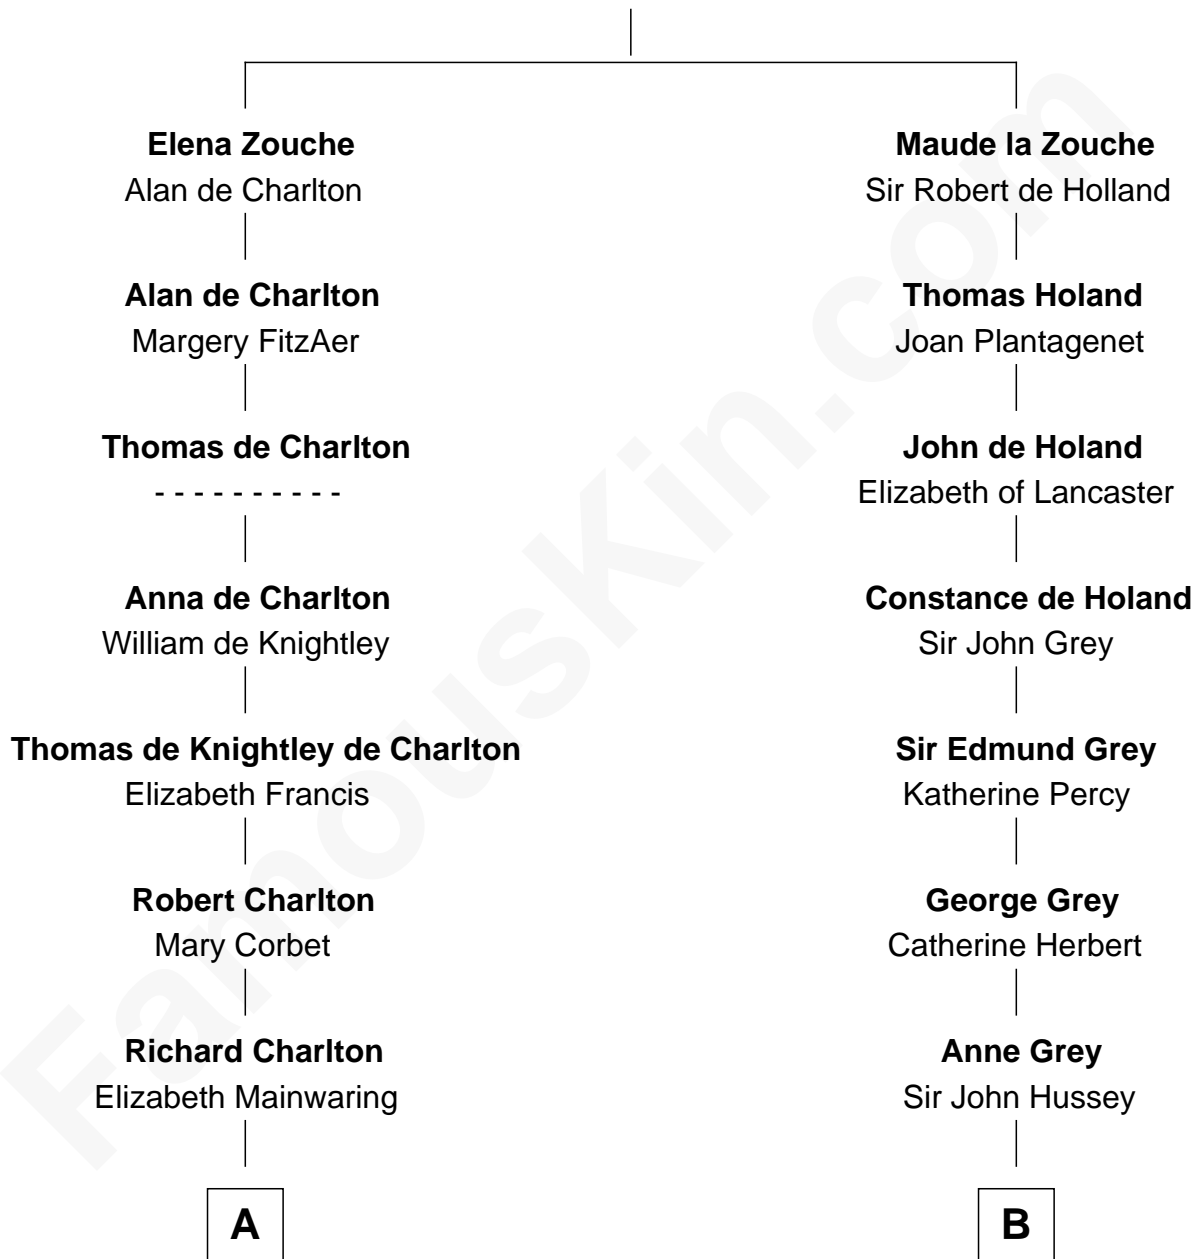

# FamousKin.com Relationship Chart of

**Sarah Palin**

*9th Governor of Alaska*

21st cousin of

**Kit Harington**

*TV Actor - "Game of Thrones"*

**Sir Alan la Zouche**

Eleanor de Segrave

**C**

**Thomas S. Ruddock**  
Maria Nancy Newell

**May Belle Ruddock**  
Henry Charles Brandt

**Nellie Marie Brandt**  
Charles Francis Heath

**Charles Richard Heath**  
Sarah Sheeran

**Sarah Palin**  
*9th Governor of Alaska*

**D**

**Edward Henry Legge**  
Cordelia Twysden Molesworth

**Lois Marjorie Legge**  
Ernest Wriothsesley Denny

**Lavender Cecilia Denny**  
John Charles Dundas Harington

**Sir David Richard Harington**  
Deborah Jane Catesby