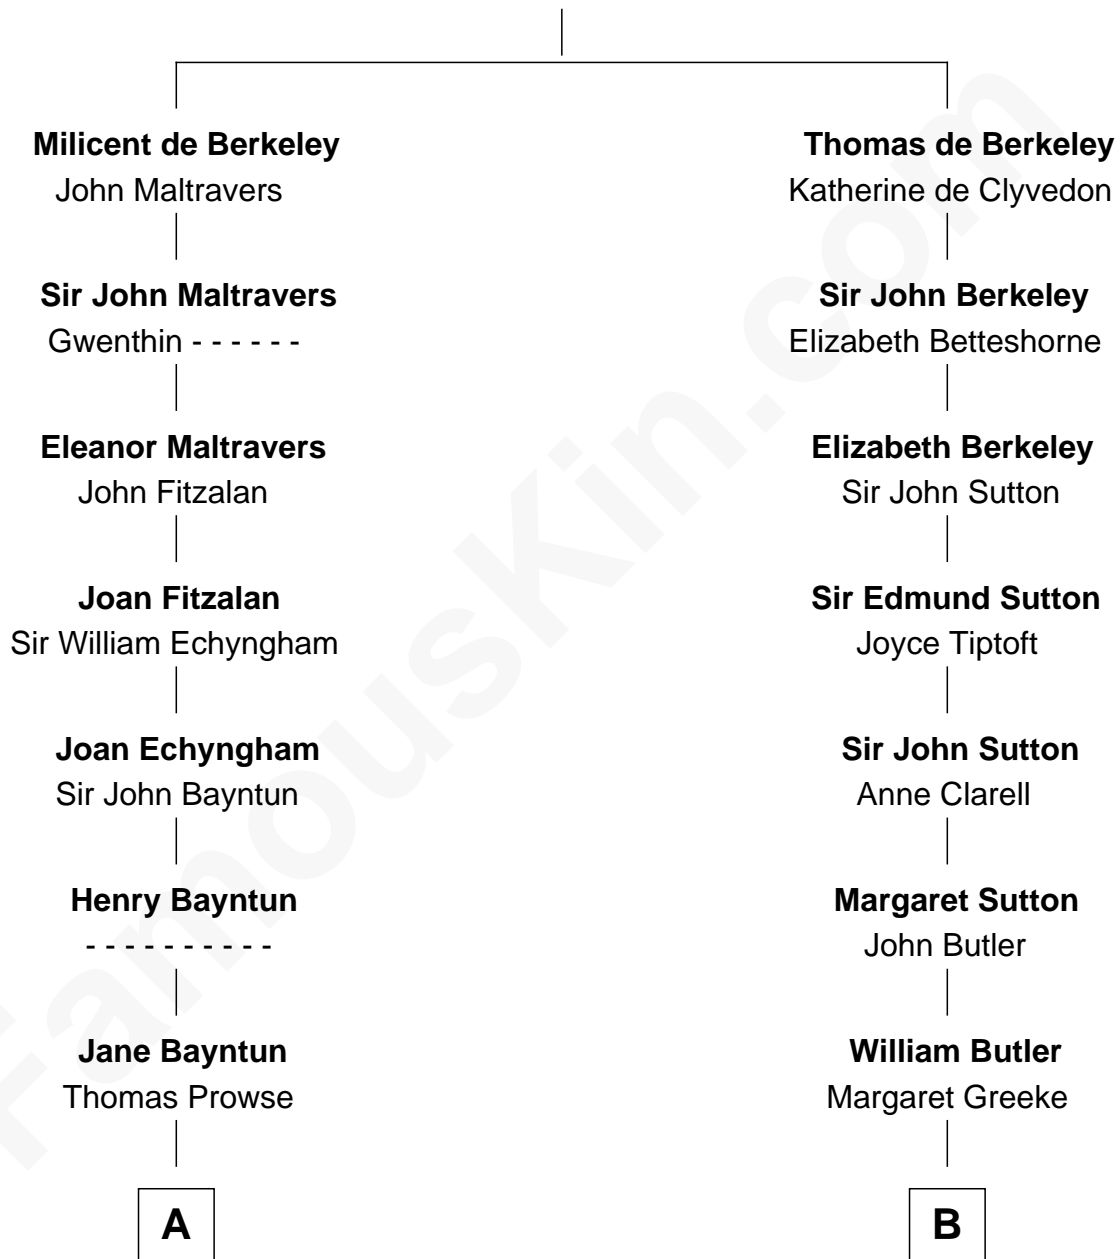

# FamousKin.com Relationship Chart of

**Sarah Palin**

*9th Governor of Alaska*

20th cousin of

**Kit Harington**

*TV Actor - "Game of Thrones"*

**Sir Maurice de Berkeley**

Eve la Zouche

**C**

**May Belle Ruddock**  
Henry Charles Brandt

**Nellie Marie Brandt**  
Charles Francis Heath

**Charles Richard Heath**  
Sarah Sheeran

**Sarah Palin**  
*9th Governor of Alaska*

**D**

**Lois Marjorie Legge**  
Ernest Wriothesley Denny

**Lavender Cecilia Denny**  
John Charles Dundas Harington

**Sir David Richard Harington**  
Deborah Jane Catesby

**Kit Harington**  
*TV Actor - "Game of Thrones"*