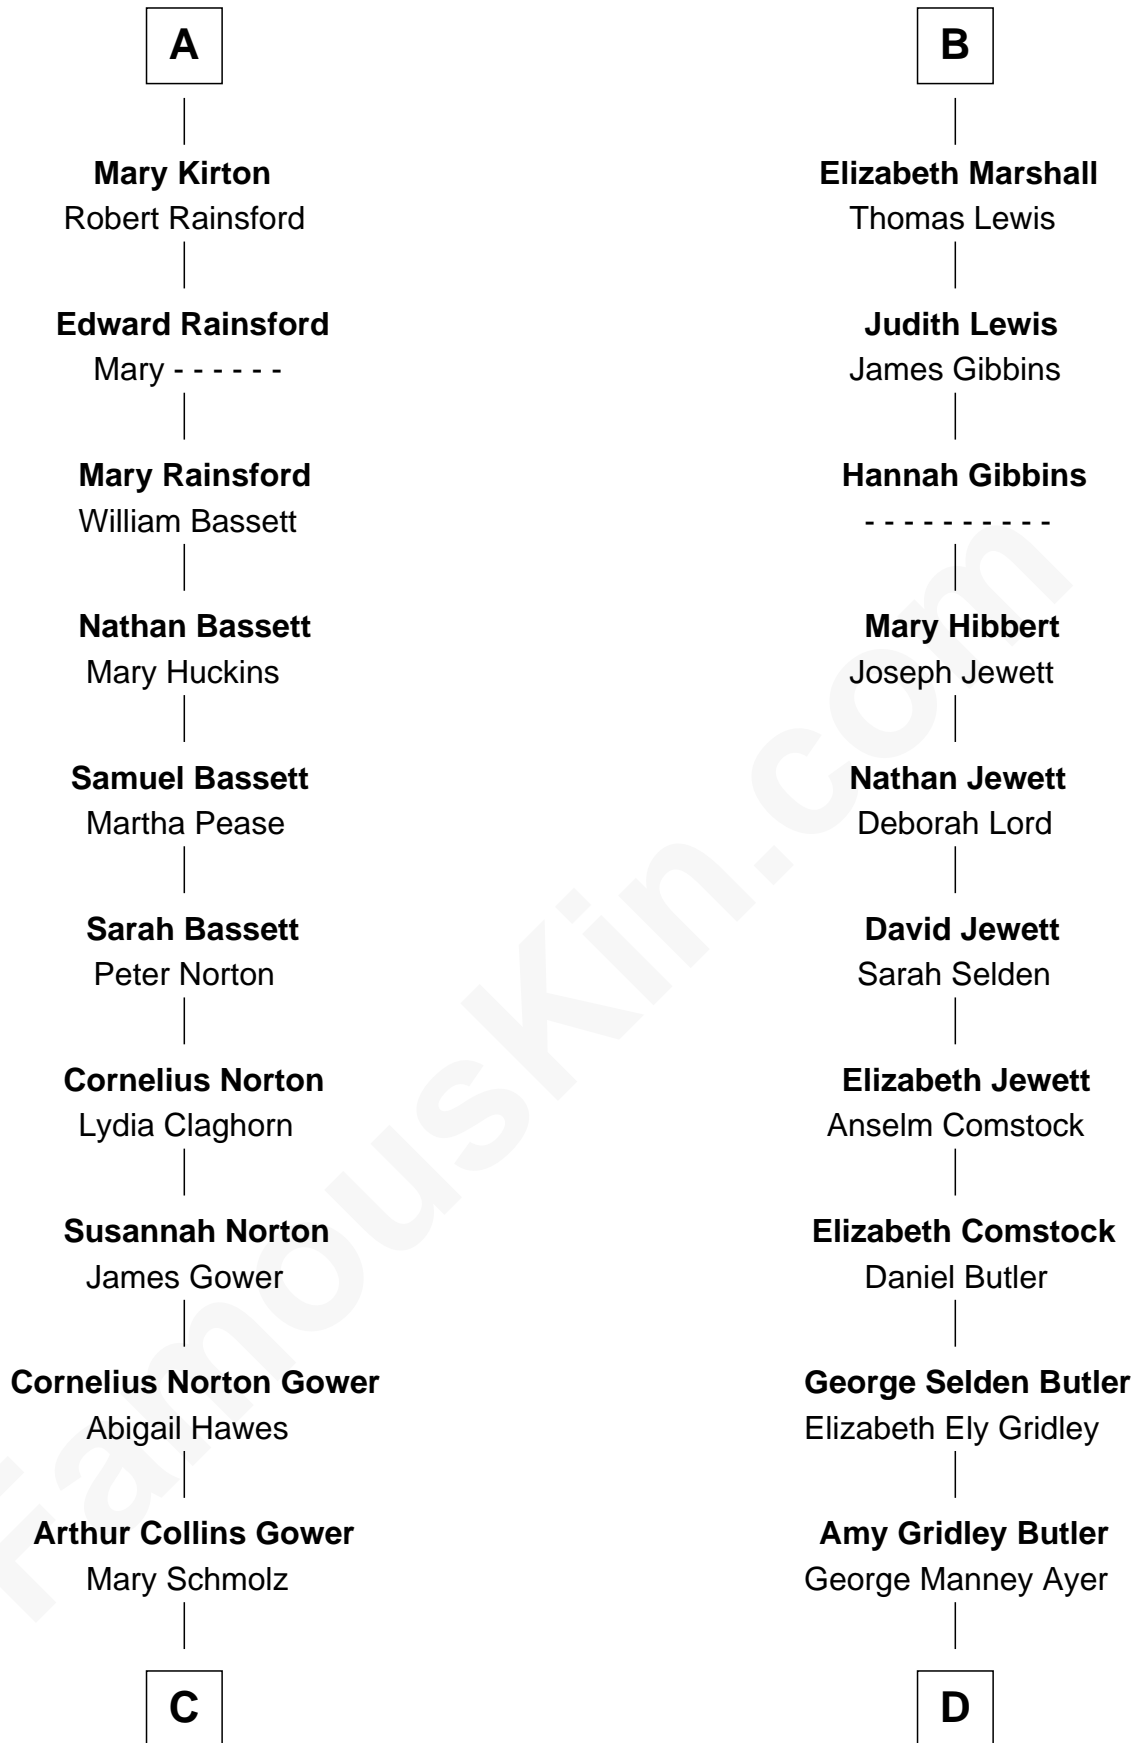

FamousKin.com Relationship Chart of

Sarah Palin

9th Governor of Alaska

19th cousin 1 time removed of

Gerald Ford

38th U.S. President

Sir John de Beaumont
Katherine de Everingham

Elizabeth Beaumont
Sir William Botreaux

Margaret Botreaux
Sir Robert Hungerford

Eleanor Hungerford
Sir John White

Robert White
Margaret Gainsford

Margaret White
John Kirton

Stephen Kirton
Margaret Offley

Thomas Kirton
Mary Sadler

A

Sir Henry de Beaumont
Elizabeth Willoughby

Sir Henry Beaumont
Joan Heronville

Sir Henry Beaumont
Eleanor Sutton

Constance Beaumont
John Mytton

Joyce Mytton
John Harpersfield

Edward Harpersfield alias Mytton
Anne Skrimshire

Katherine Mytton
Roger Marshall

B

C

James Carl Gower
Cora Godfrey Strong

Helen Louise Gower
Clement James Sheeran

Sarah Sheeran
Charles Richard Heath

Sarah Palin
9th Governor of Alaska

D

Adele Augusta Ayer
Levi Addison Gardner