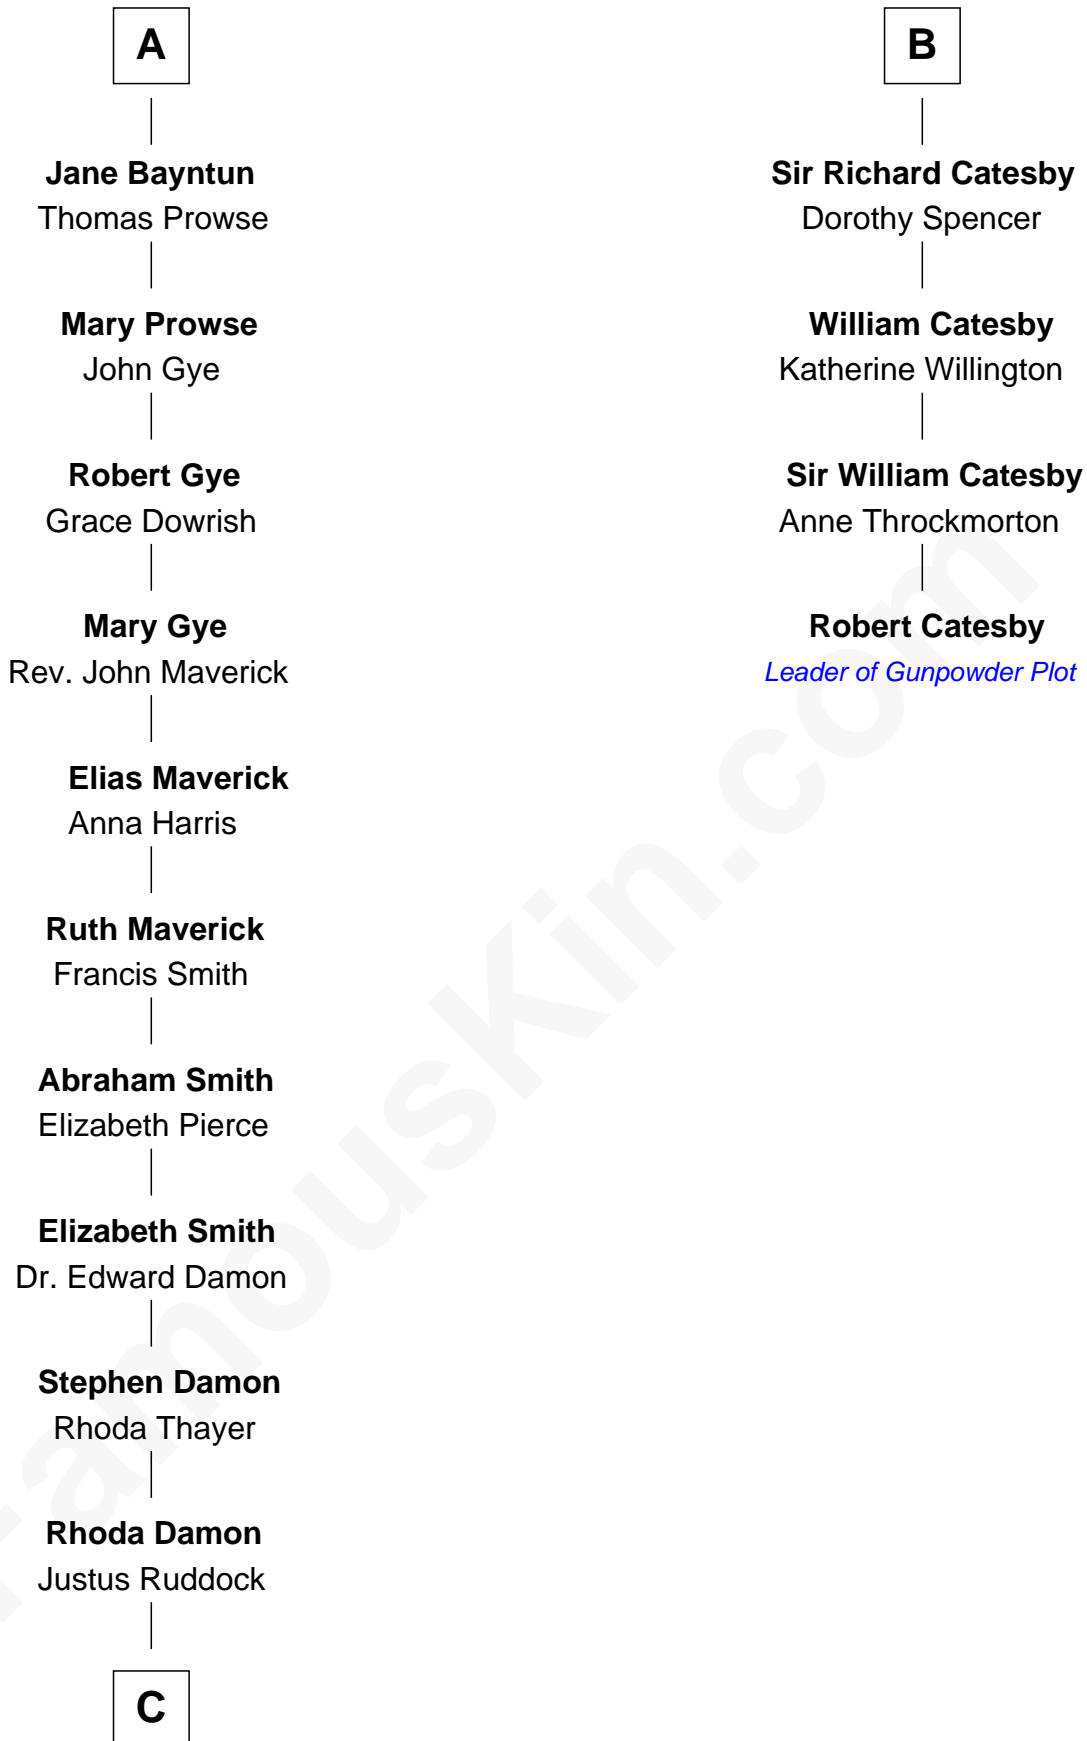

FamousKin.com

Relationship Chart of Sarah Palin

9th Governor of Alaska

10th cousin 11 times removed of

Robert Catesby

Leader of Gunpowder Plot

C

Thomas S. Ruddock