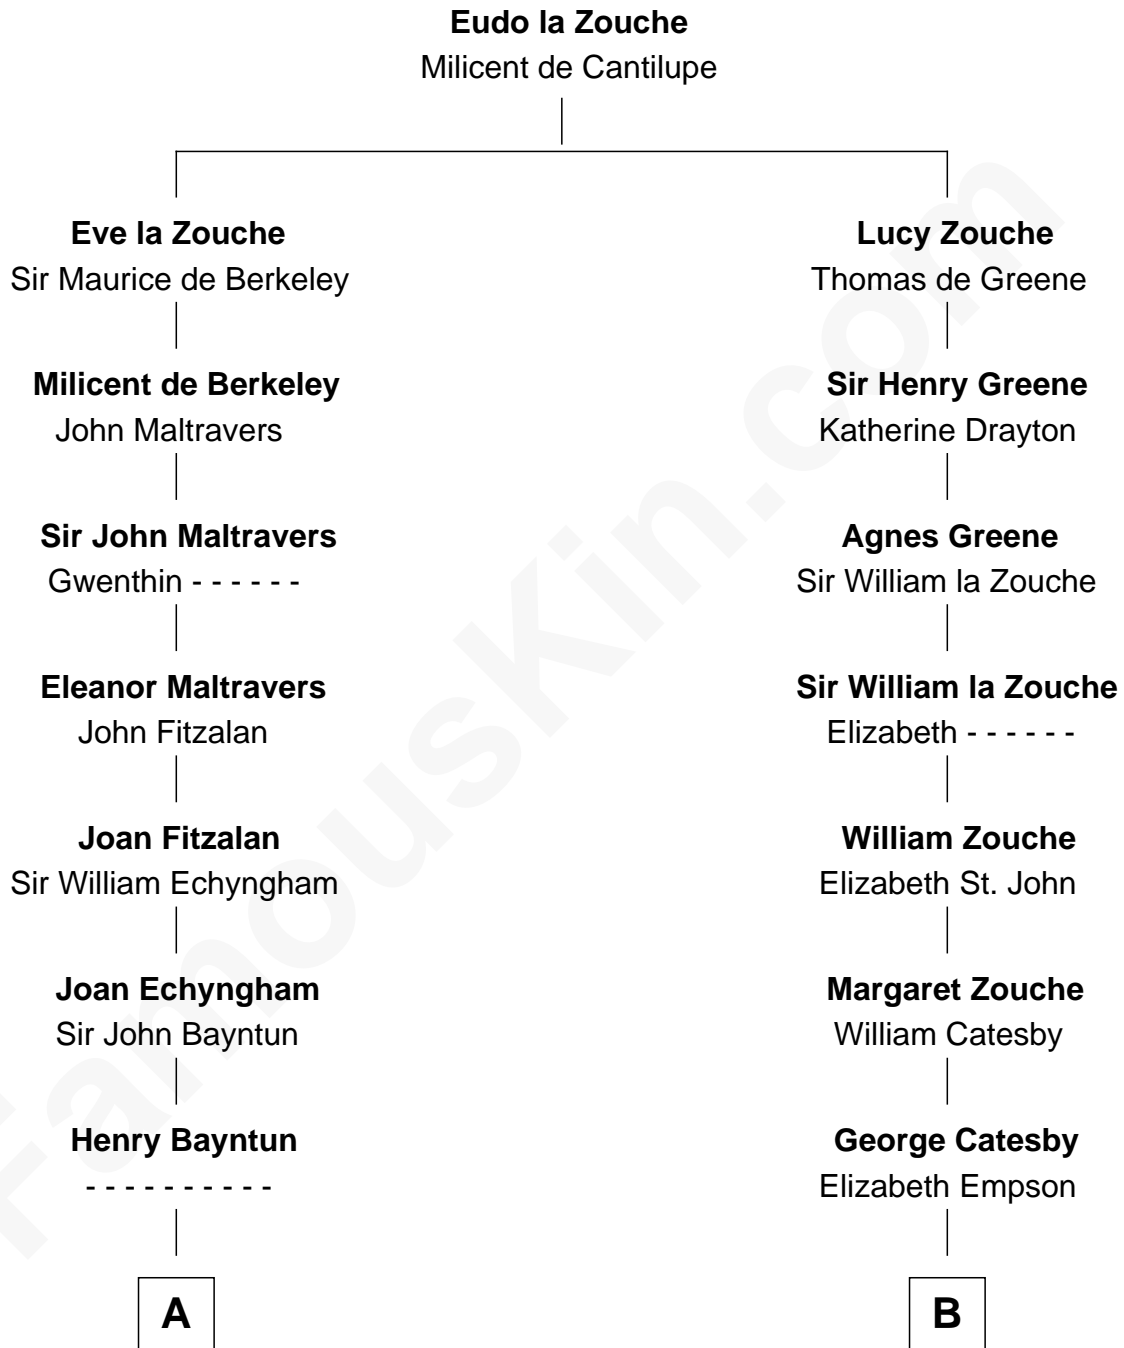

FamousKin.com

Relationship Chart of Sarah Palin

9th Governor of Alaska

10th cousin 11 times removed of

Robert Catesby

Leader of Gunpowder Plot

C

Thomas S. Ruddock

Maria Nancy Newell

May Belle Ruddock

Henry Charles Brandt

Nellie Marie Brandt

Charles Francis Heath

Charles Richard Heath

Sarah Sheeran

Sarah Palin

9th Governor of Alaska

FamousKin.com