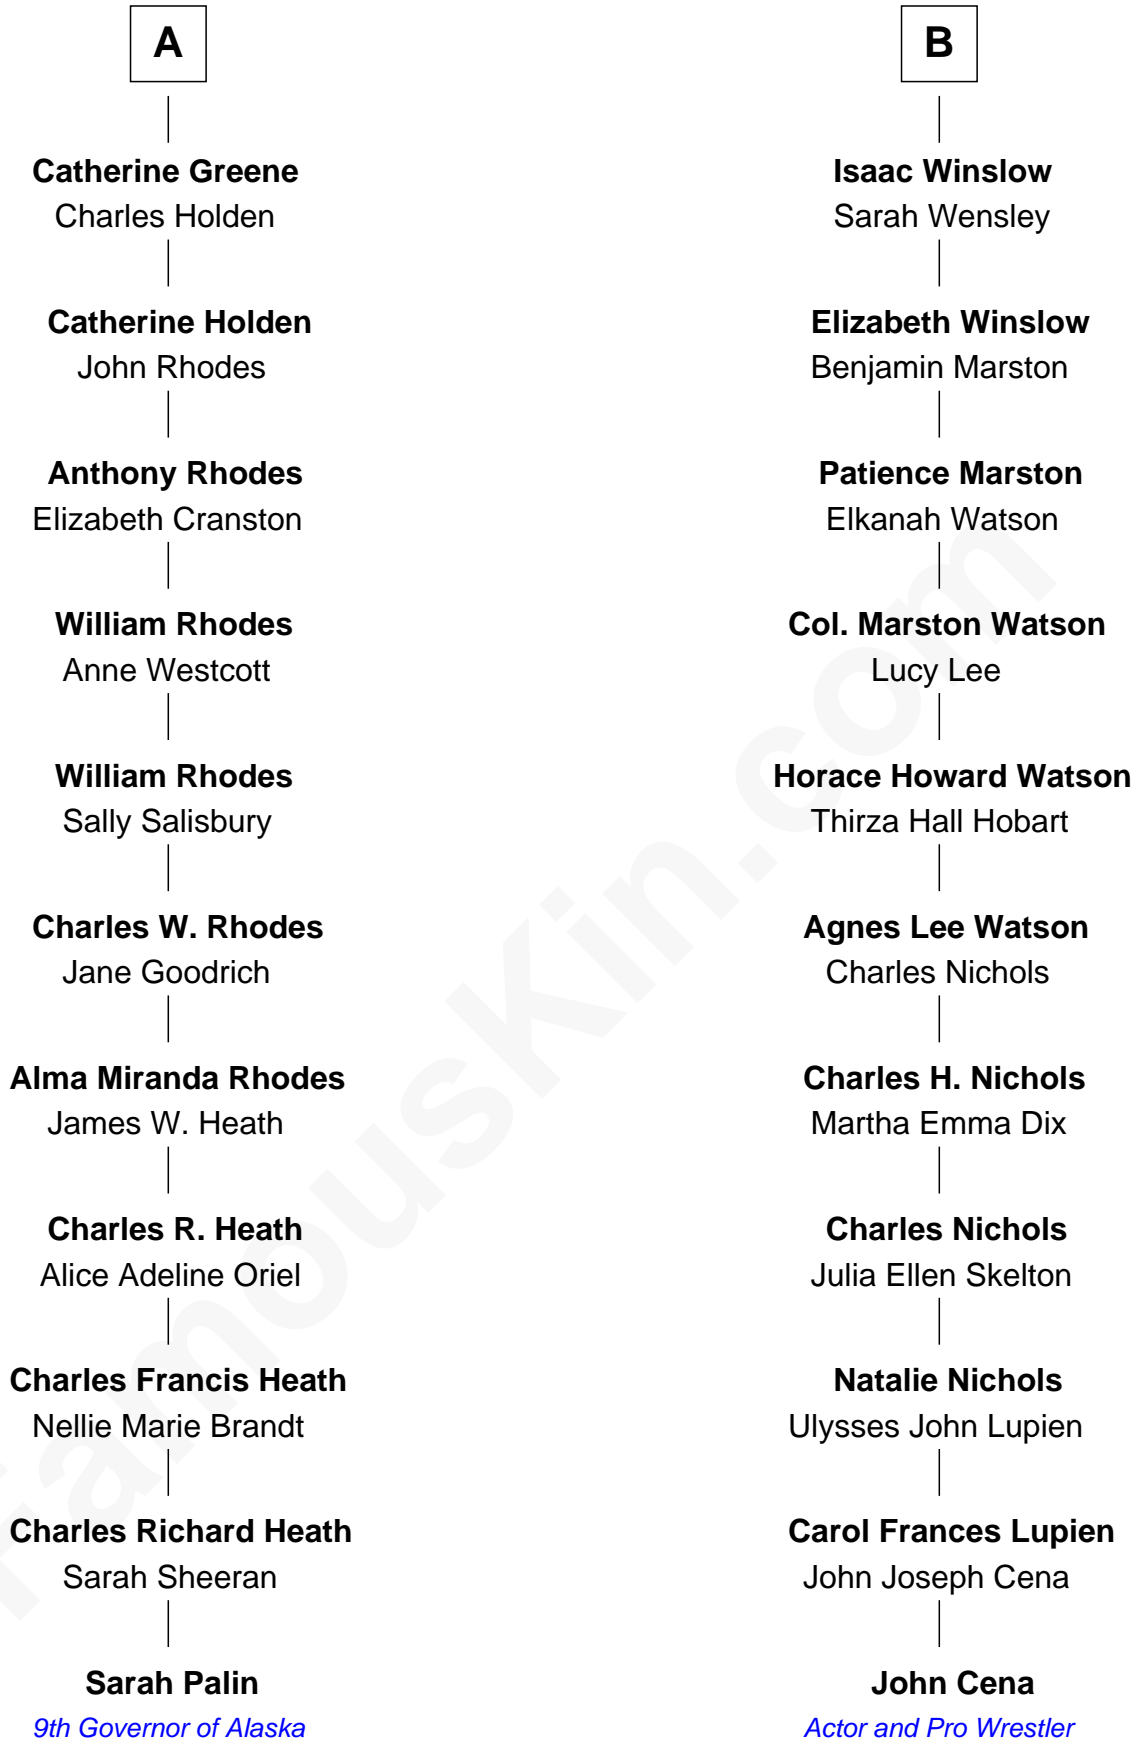

# FamousKin.com Relationship Chart of

**Sarah Palin**

*9th Governor of Alaska*

**17th cousin of**

**John Cena**

*Movie Actor and WWE Pro Wrestler*

**Sir John Fray**

Agnes Danvers

John Cena photo by [Edward Joseph Hersom II](#)