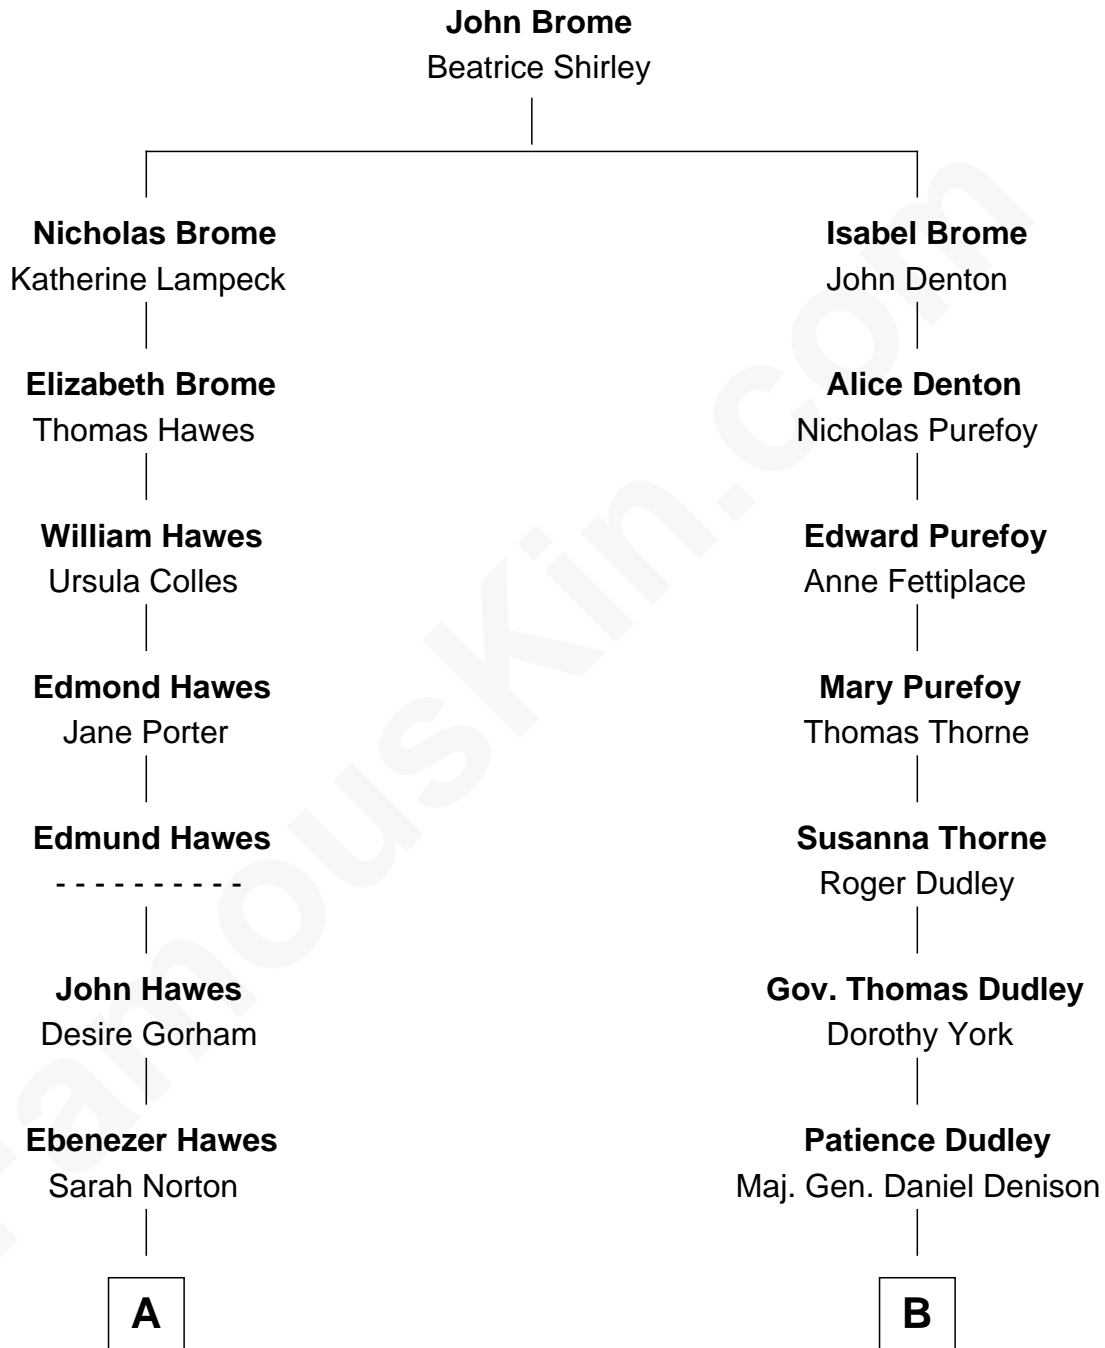

FamousKin.com Relationship Chart of

Sarah Palin

9th Governor of Alaska

15th cousin 3 times removed of

John Cena

Movie Actor and WWE Pro Wrestler

C

Carol Frances Lupien

John Joseph Cena

John Cena

Actor and Pro Wrestler

FamousKin.com