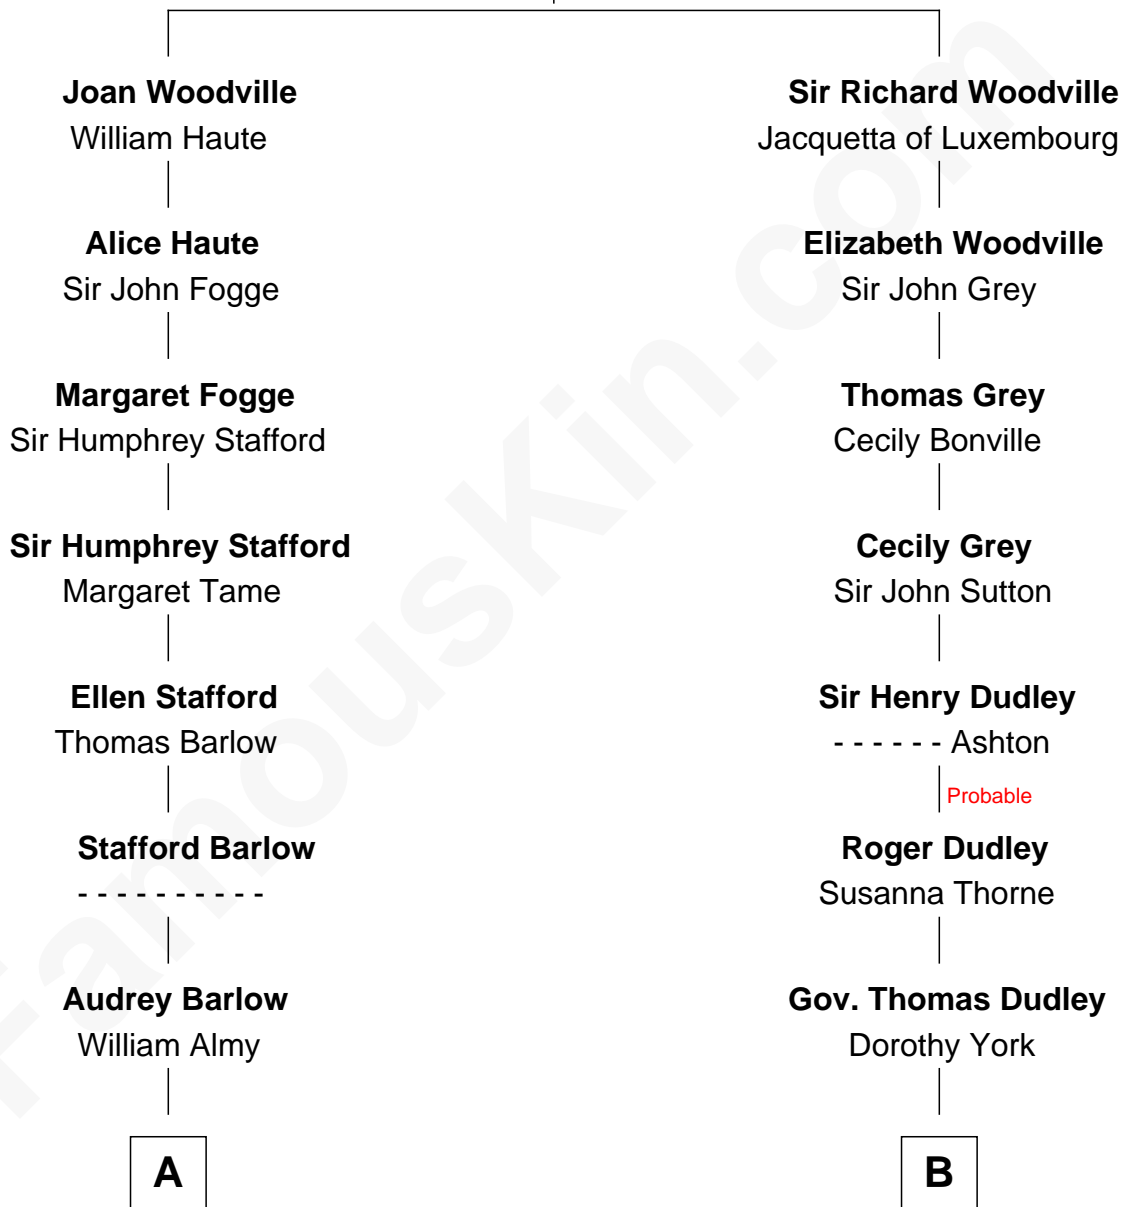

FamousKin.com Relationship Chart of

Sarah Palin

9th Governor of Alaska

18th cousin 1 time removed of

John Cena

Movie Actor and WWE Pro Wrestler

Richard Woodville

Joan Bedlisgate

C

Charles Richard Heath

Sarah Sheeran

Sarah Palin

9th Governor of Alaska

D

Natalie Nichols

Ulysses John Lupien