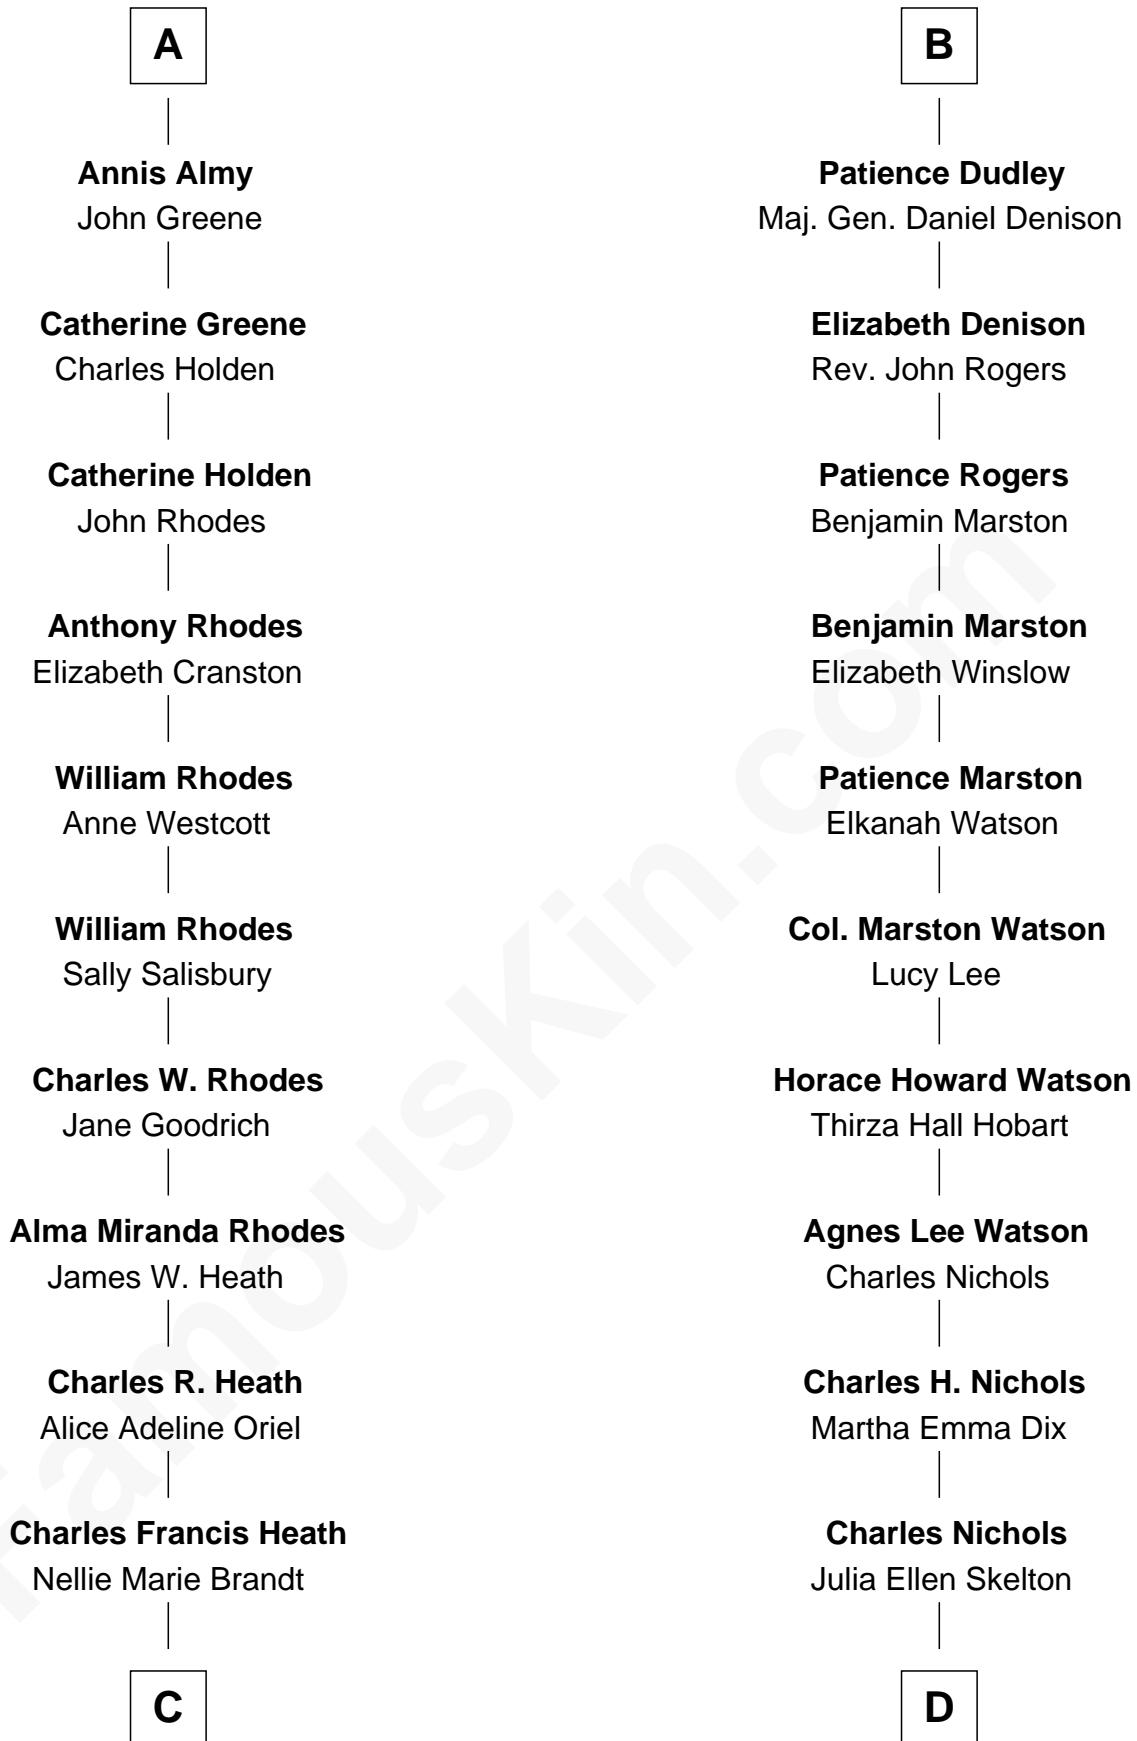

FamousKin.com Relationship Chart of

Sarah Palin

9th Governor of Alaska

18th cousin 1 time removed of

John Cena

Movie Actor and WWE Pro Wrestler

Richard Woodville

Joan Bedlisgate

C

Charles Richard Heath

Sarah Sheeran

Sarah Palin

9th Governor of Alaska

D

Natalie Nichols

Ulysses John Lupien