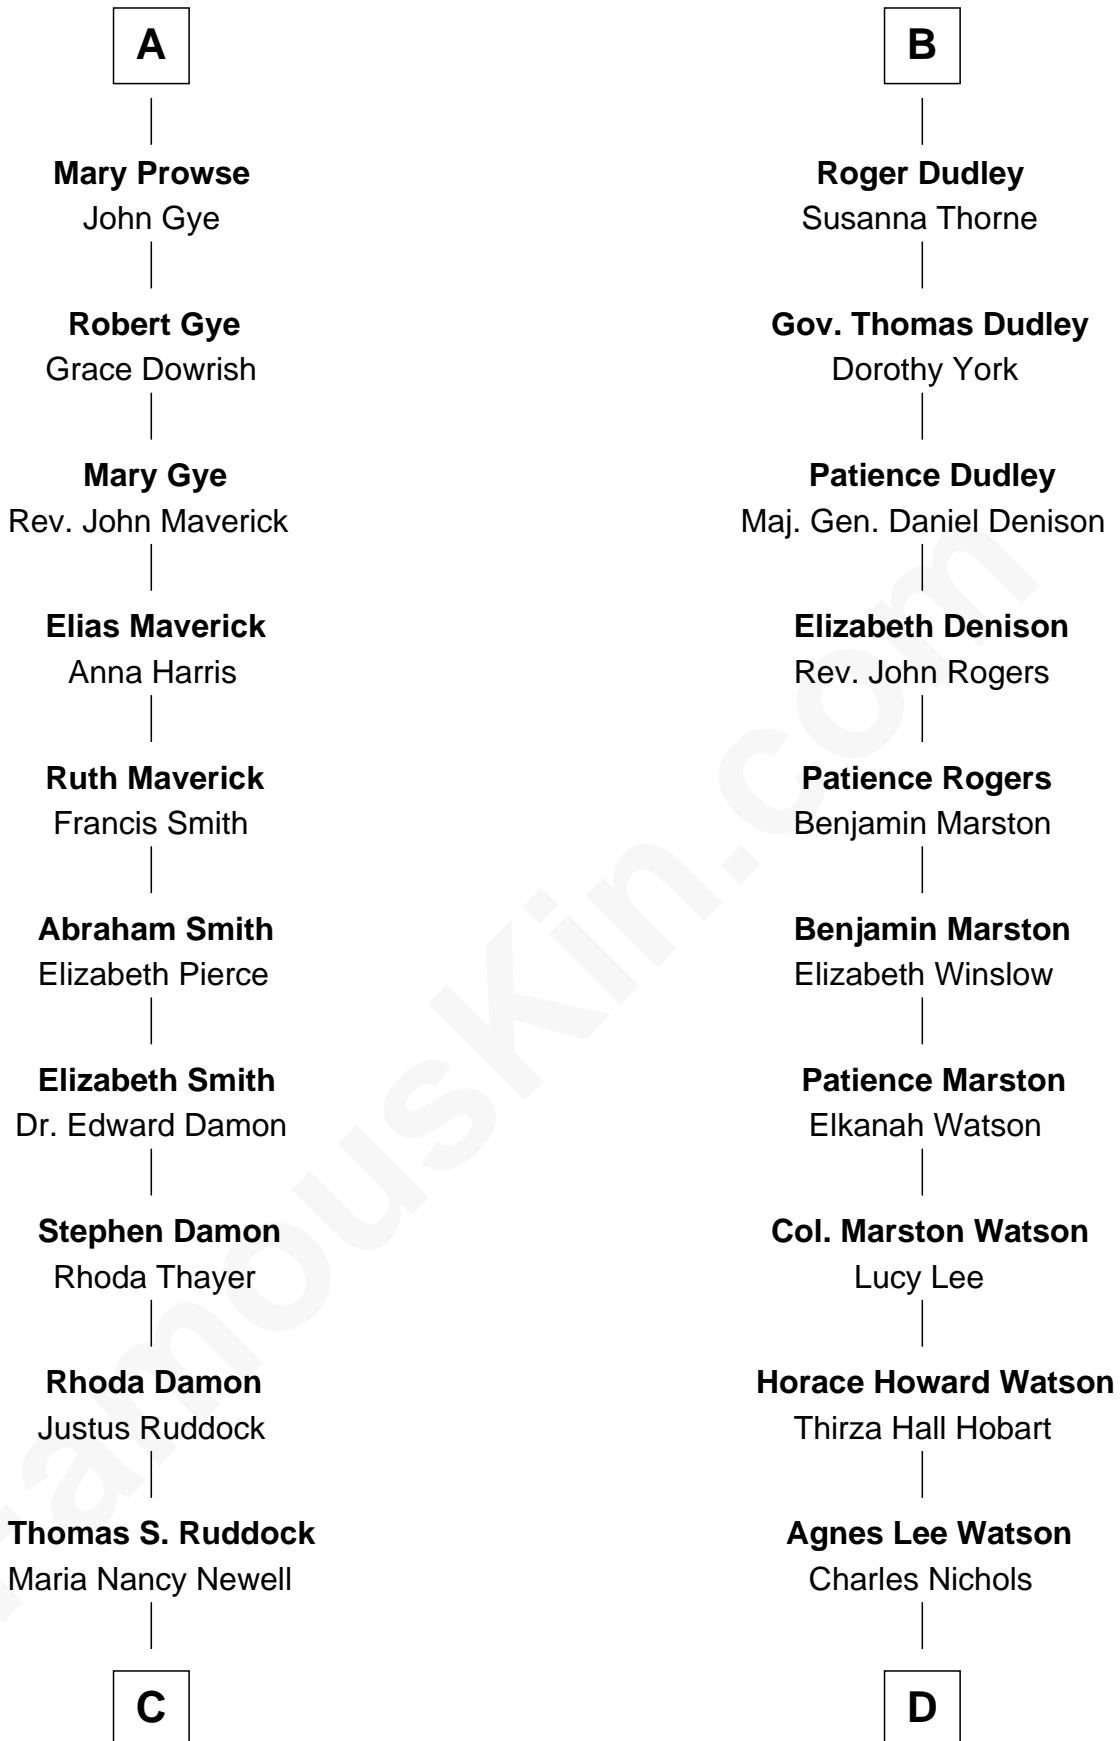

FamousKin.com Relationship Chart of

Sarah Palin

9th Governor of Alaska

20th cousin 1 time removed of

John Cena

Movie Actor and WWE Pro Wrestler

Sir Maurice de Berkeley

Eve la Zouche

C

May Belle Ruddock
Henry Charles Brandt

Nellie Marie Brandt
Charles Francis Heath

Charles Richard Heath
Sarah Sheeran

Sarah Palin
9th Governor of Alaska

D

Charles H. Nichols
Martha Emma Dix

Charles Nichols
Julia Ellen Skelton