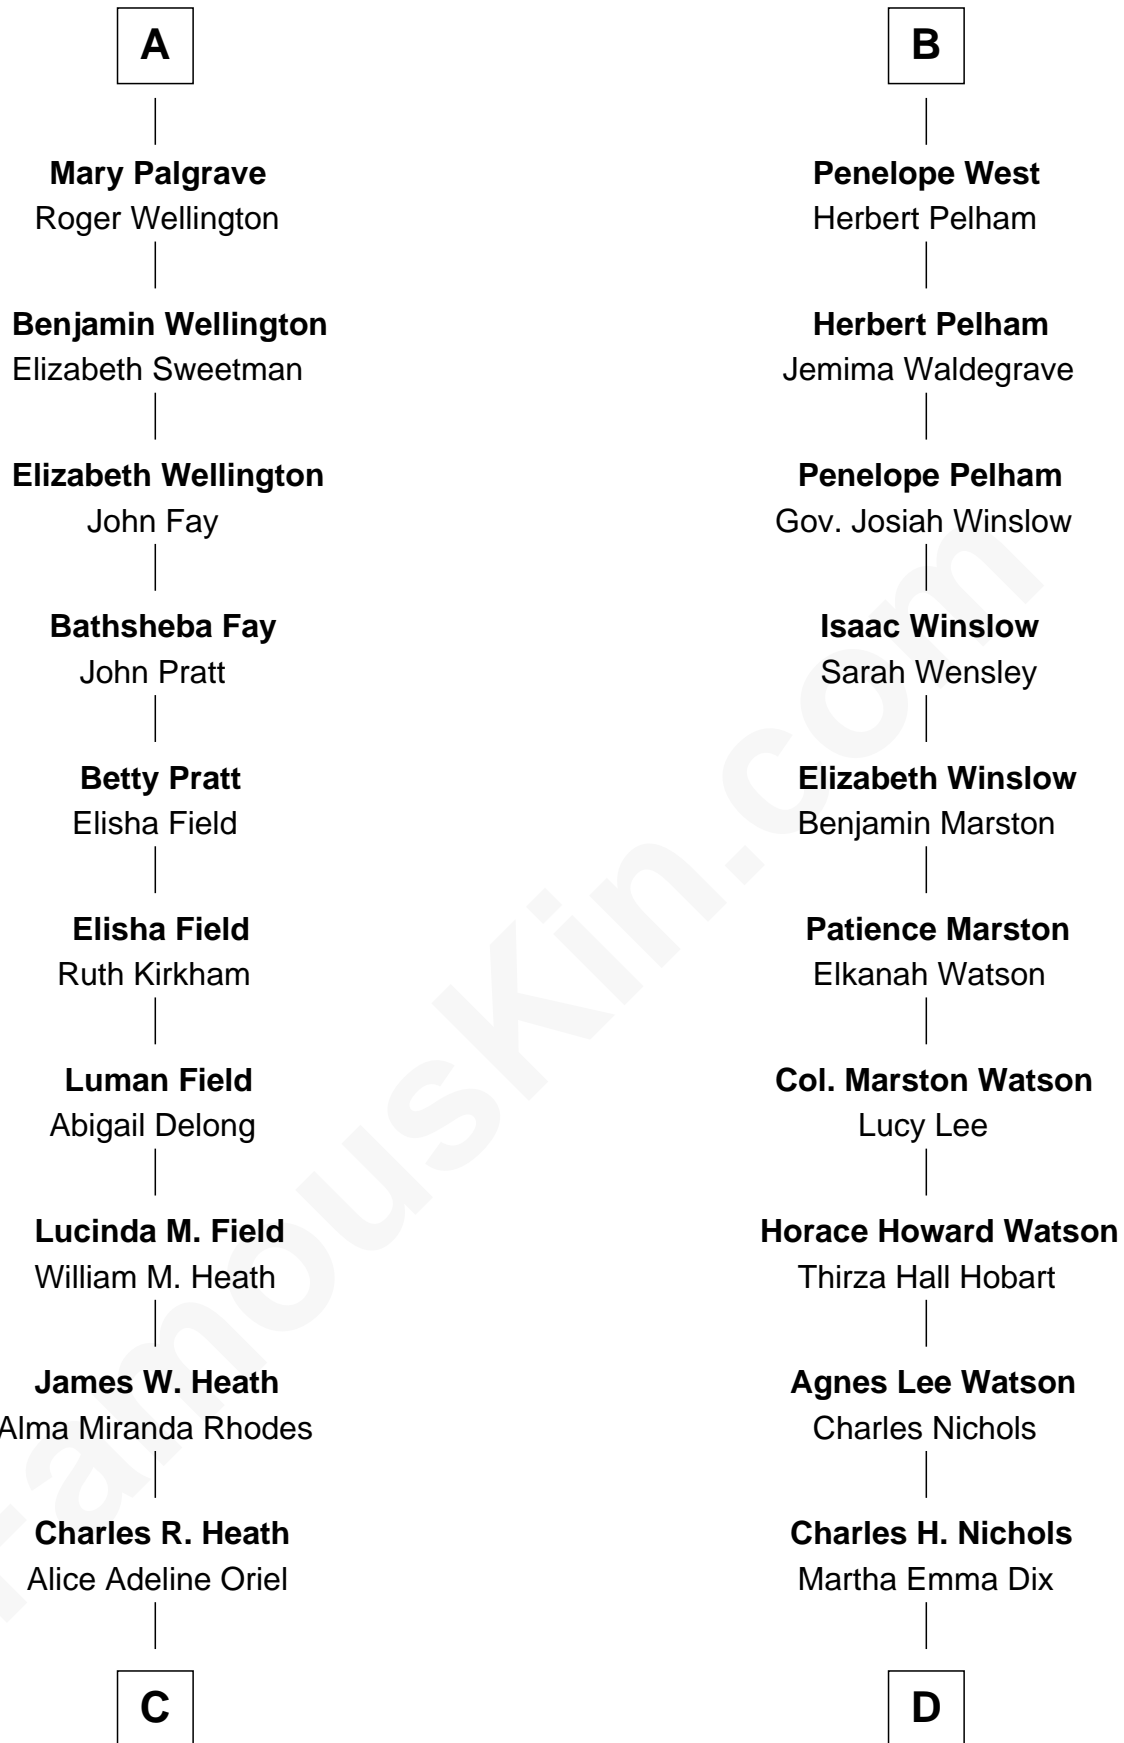

FamousKin.com Relationship Chart of

Sarah Palin

9th Governor of Alaska

19th cousin 1 time removed of

John Cena

Movie Actor and WWE Pro Wrestler

C

Charles Francis Heath
Nellie Marie Brandt

Charles Richard Heath
Sarah Sheeran

Sarah Palin
9th Governor of Alaska

D

Charles Nichols
Julia Ellen Skelton

Natalie Nichols
Ulysses John Lupien

Carol Frances Lupien
John Joseph Cena

John Cena
Actor and Pro Wrestler