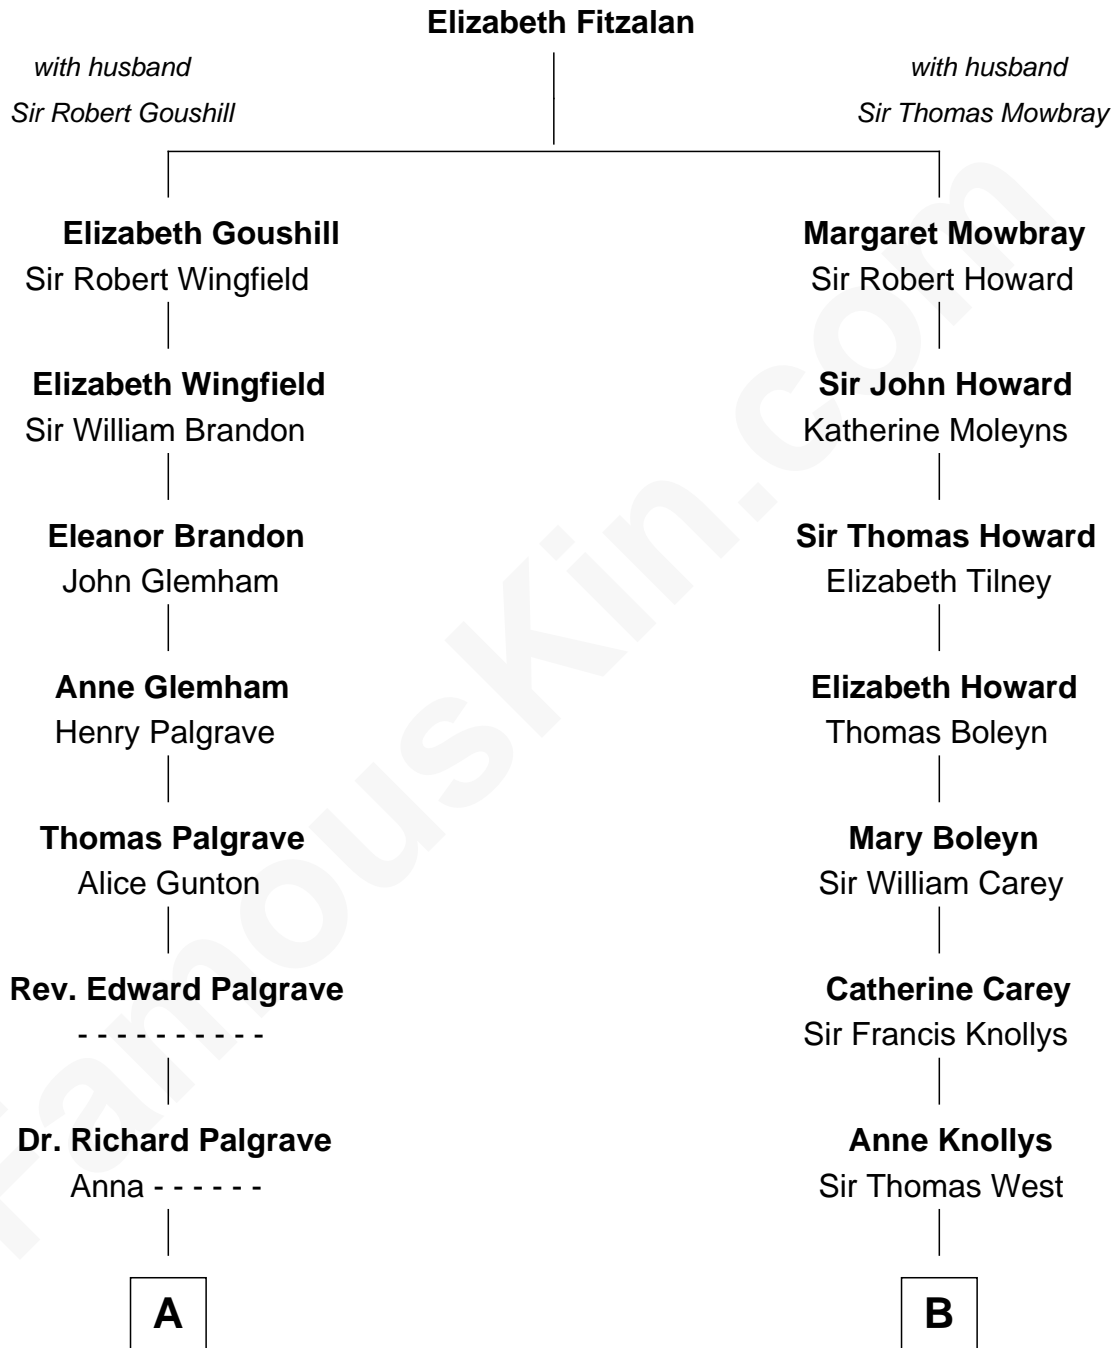

FamousKin.com Relationship Chart of

Sarah Palin

9th Governor of Alaska

19th cousin 1 time removed of

John Cena

Movie Actor and WWE Pro Wrestler

C

Charles Francis Heath
Nellie Marie Brandt

Charles Richard Heath
Sarah Sheeran

Sarah Palin
9th Governor of Alaska

D

Charles Nichols
Julia Ellen Skelton

Natalie Nichols
Ulysses John Lupien

Carol Frances Lupien
John Joseph Cena

John Cena
Actor and Pro Wrestler