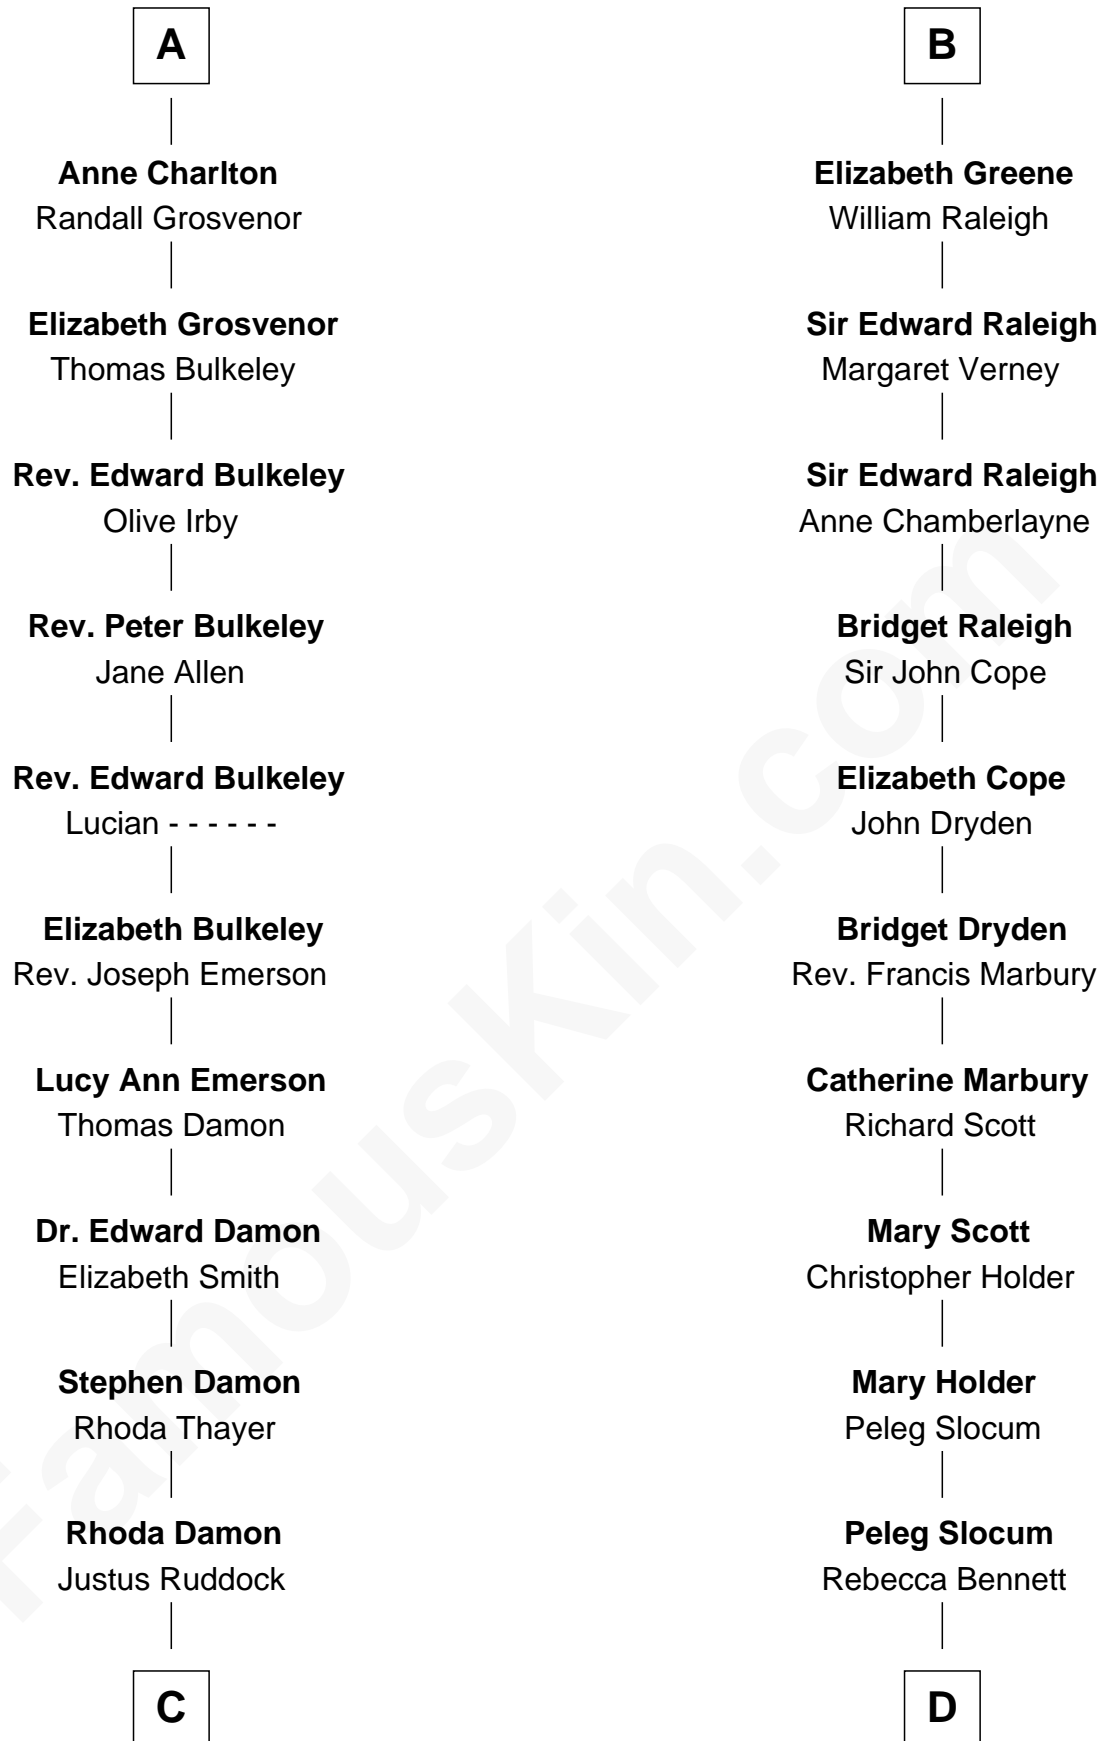

# FamousKin.com Relationship Chart of

**Sarah Palin**

*9th Governor of Alaska*

21st cousin of

**Henry Clay Folger**

*Founder of Folger Shakespeare Library and Chairman of Standard Oil*

**Sir Roger de Somery**

Nichole d'Aubenev

**C**

**Thomas S. Ruddock**

Maria Nancy Newell

**May Belle Ruddock**

Henry Charles Brandt

**Nellie Marie Brandt**

Charles Francis Heath

**Charles Richard Heath**

Sarah Sheeran

**Sarah Palin**

*9th Governor of Alaska*

**D**

**Peleg Slocum**

Elizabeth Brown

**Rebecca Slocum**

George Folger

**Samuel Brown Folger**

Nancy F. Hiller

**Henry Clay Folger**

Eliza Jane Clark

**Henry Clay Folger**

*Chairman of Standard Oil*