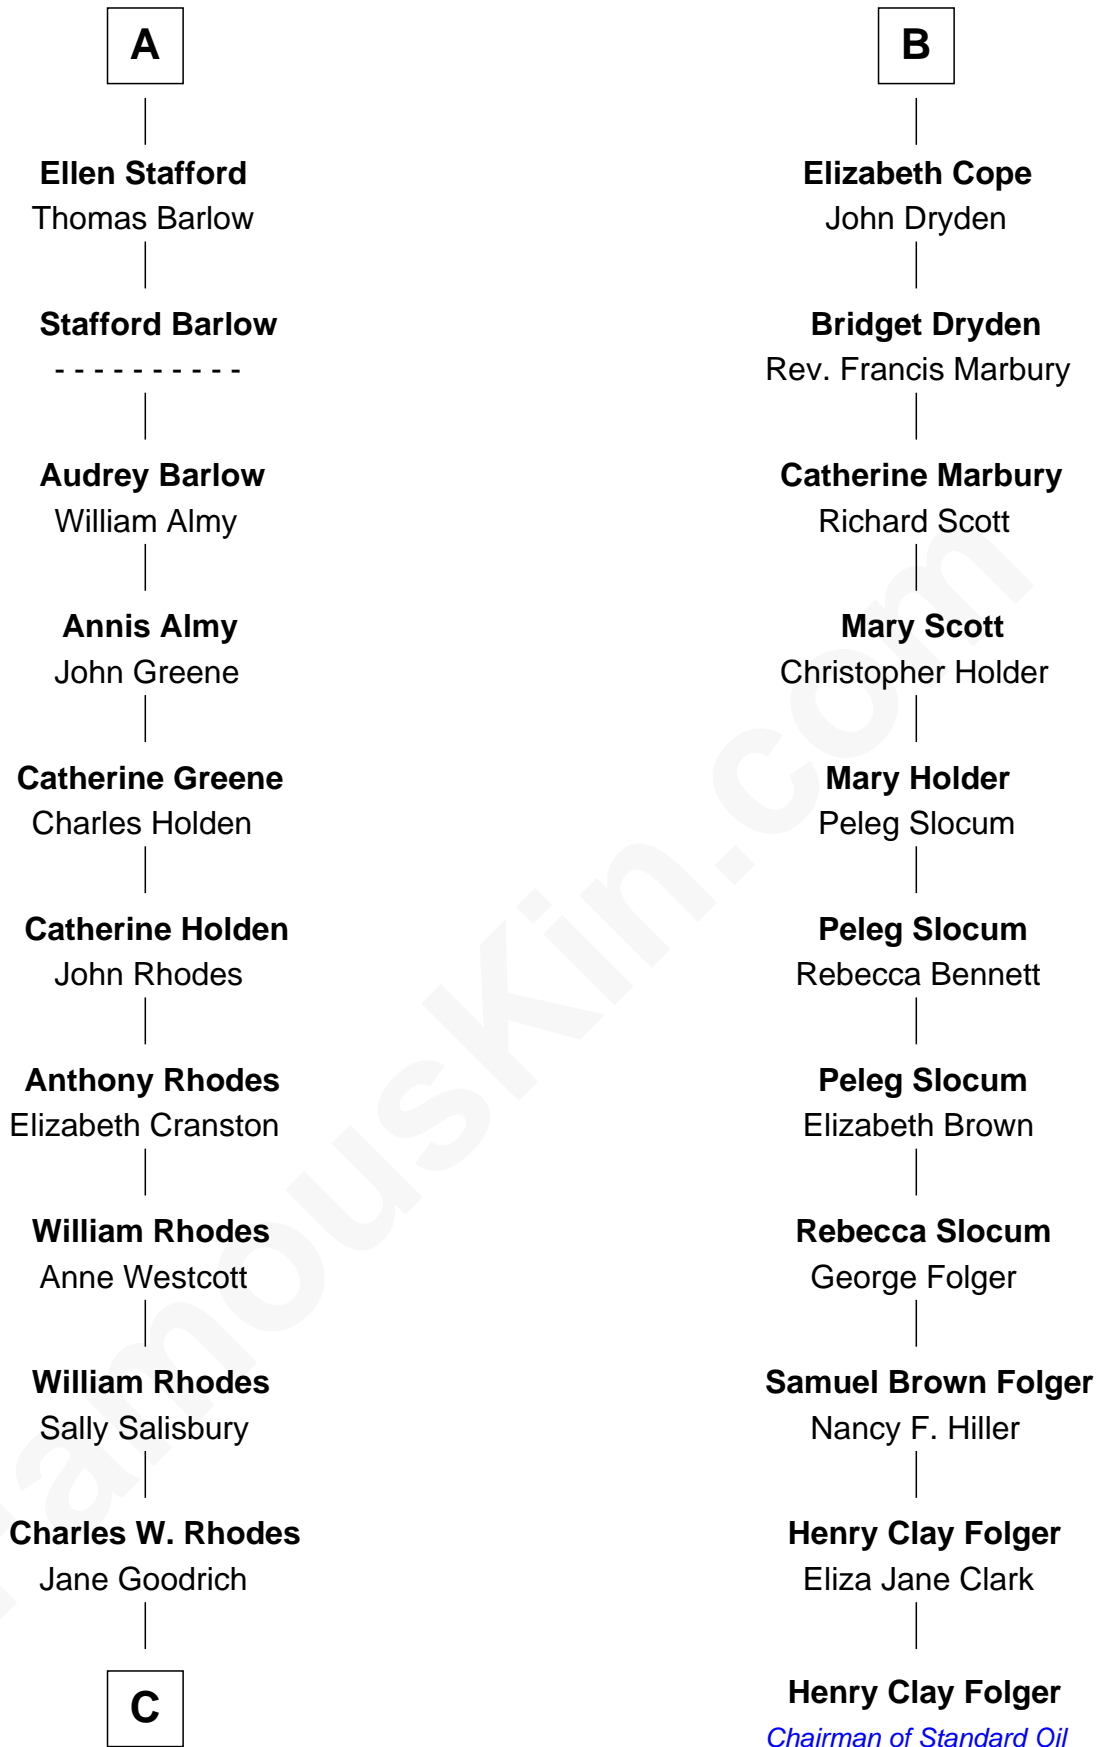

FamousKin.com

Relationship Chart of Sarah Palin

9th Governor of Alaska

17th cousin 4 times removed of

Henry Clay Folger

Founder of Folger Shakespeare Library and Chairman of Standard Oil

C

—
Alma Miranda Rhodes

James W. Heath

—
Charles R. Heath

Alice Adeline Oriel

—
Charles Francis Heath

Nellie Marie Brandt

—
Charles Richard Heath

Sarah Sheeran

—
Sarah Palin

9th Governor of Alaska

FamousKin.com