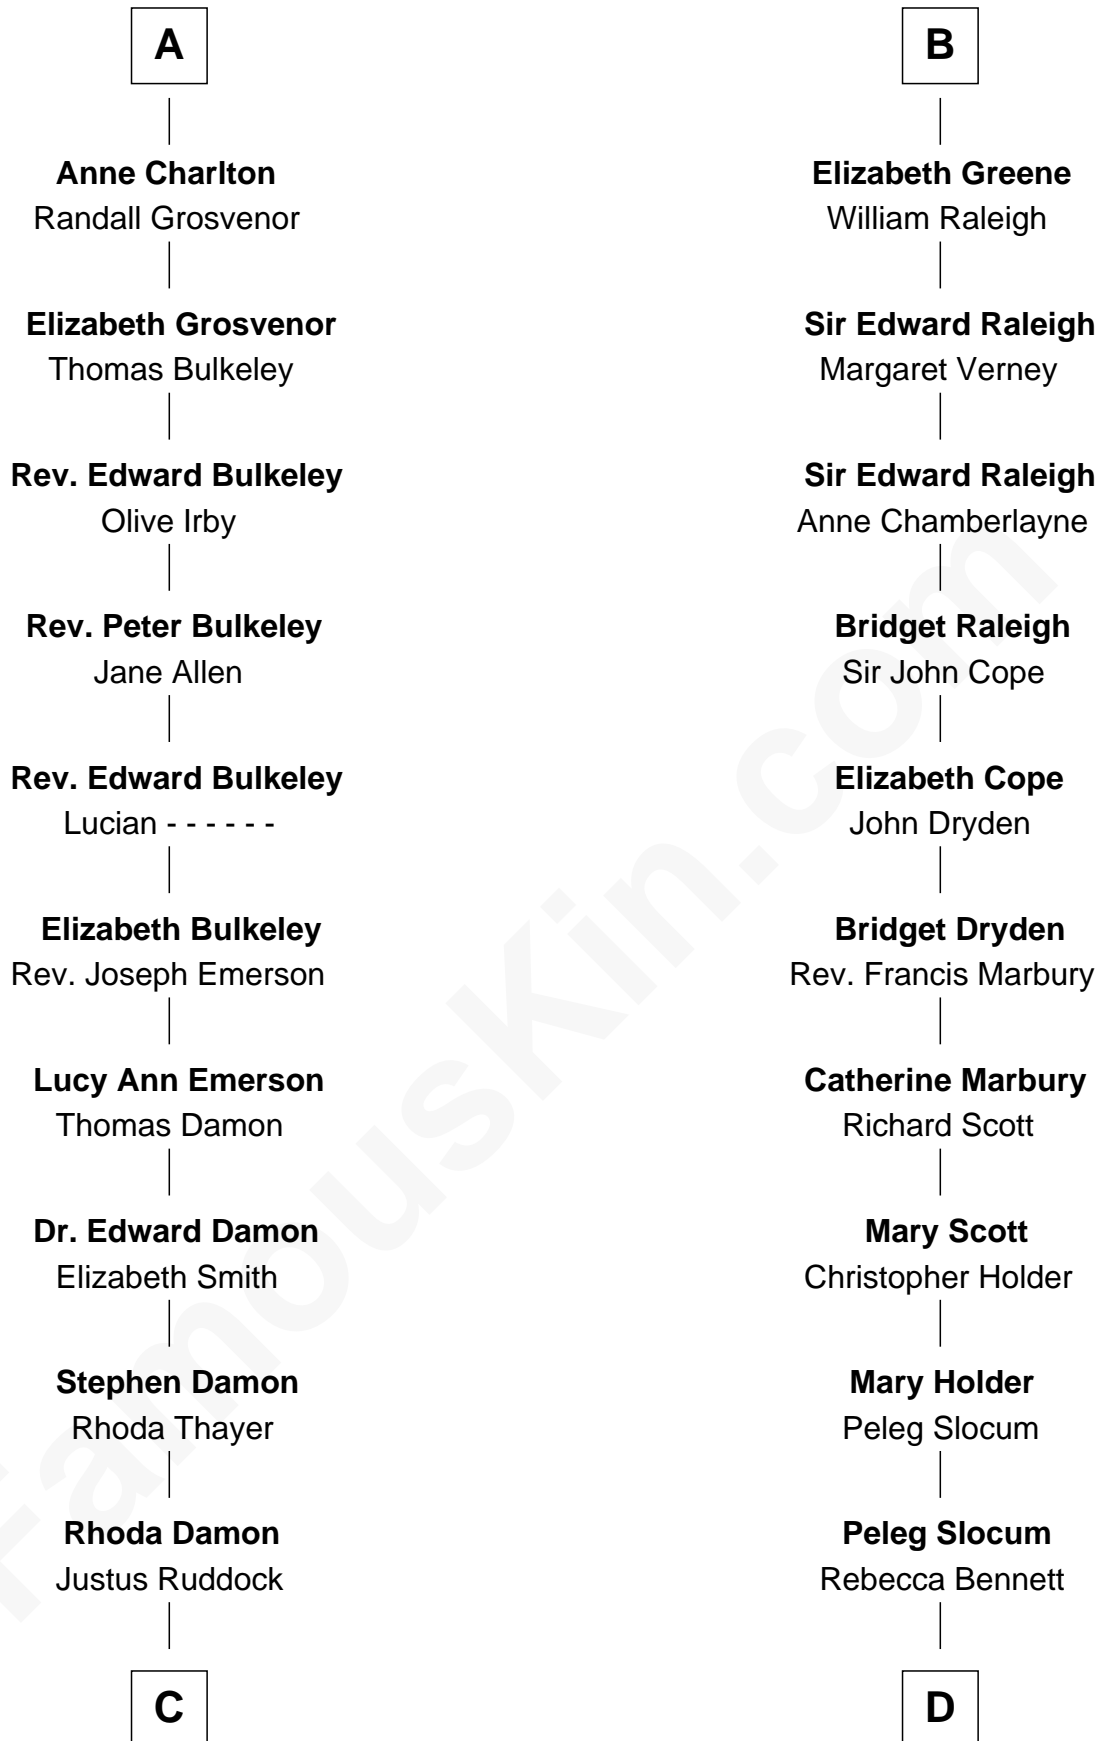

FamousKin.com

Relationship Chart of Sarah Palin

9th Governor of Alaska

20th cousin 1 time removed of

J. A. Folger

Founder of Folger Coffee Company

Sir Roger de Somery

Nichole d'Aubenev