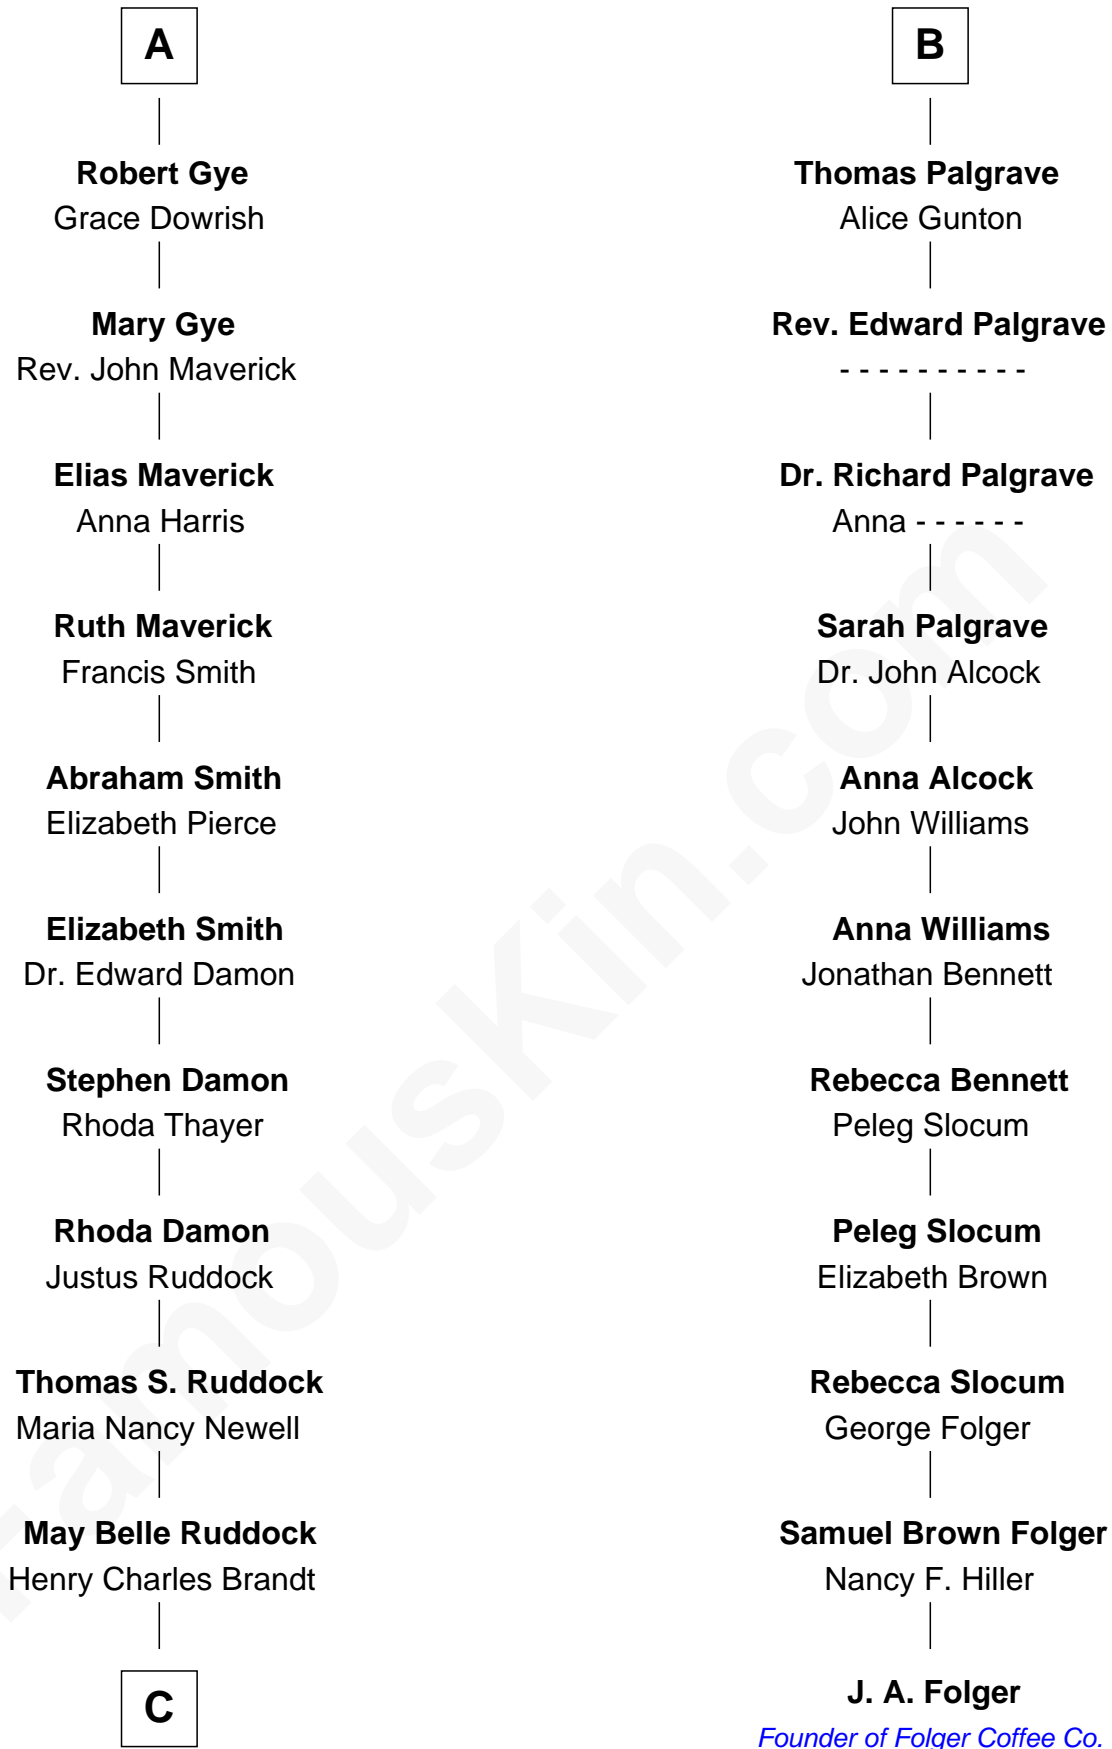

FamousKin.com

Relationship Chart of Sarah Palin

9th Governor of Alaska

17th cousin 2 times removed of

J. A. Folger

Founder of Folger Coffee Company

C

Nellie Marie Brandt
Charles Francis Heath

Charles Richard Heath
Sarah Sheeran

Sarah Palin
9th Governor of Alaska

FamousKin.com