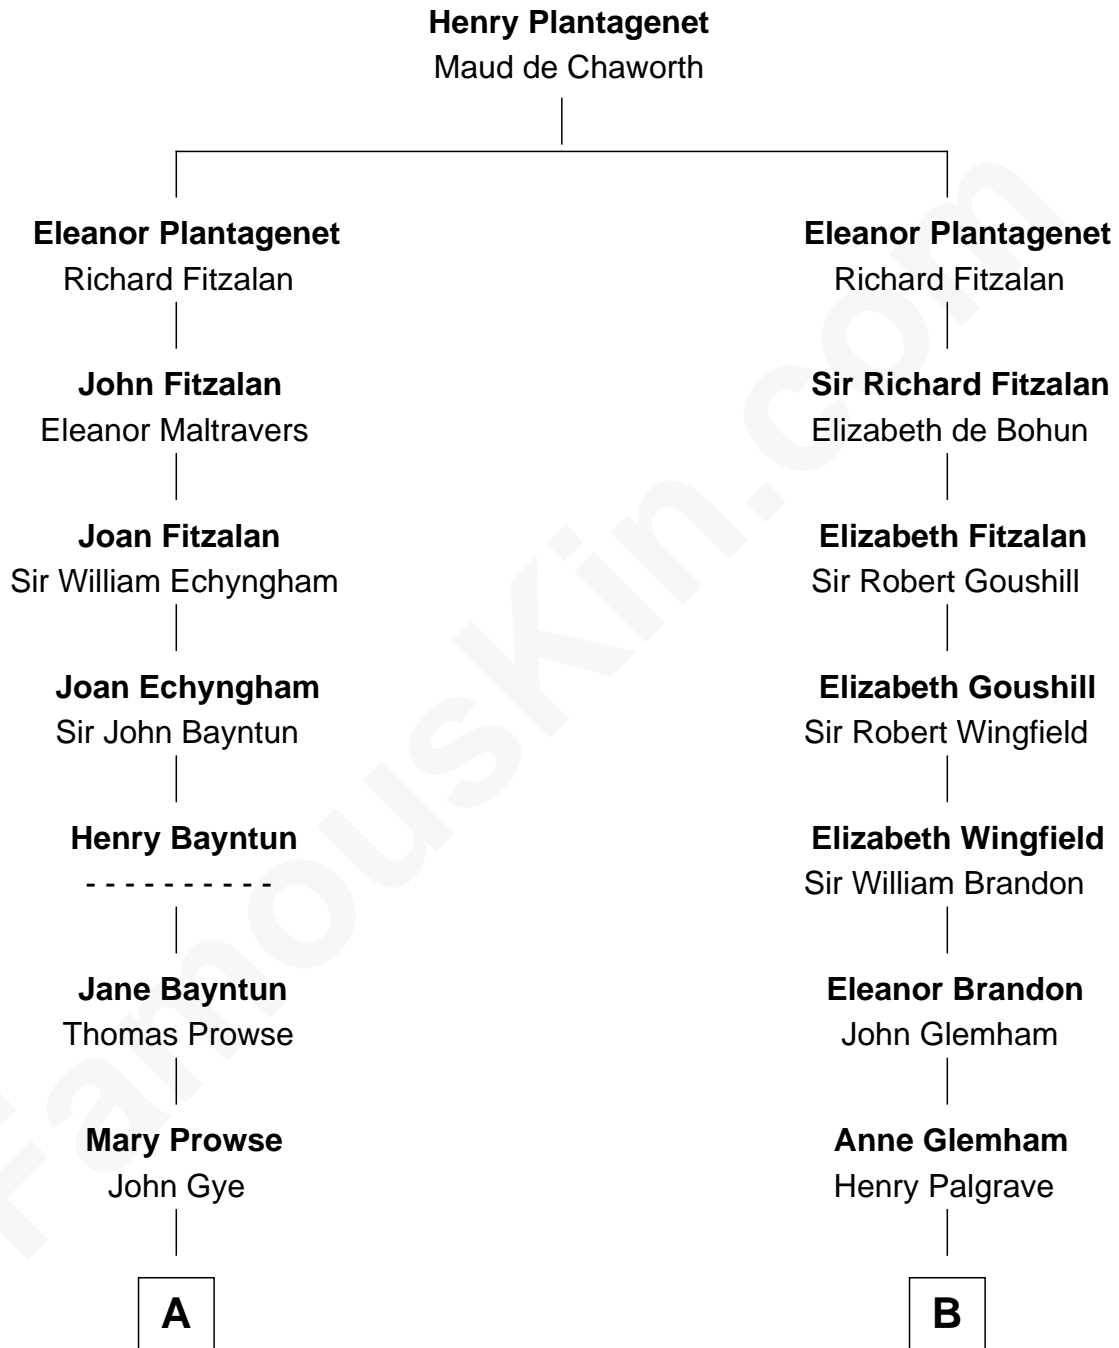

FamousKin.com

Relationship Chart of Sarah Palin

9th Governor of Alaska

17th cousin 2 times removed of

J. A. Folger

Founder of Folger Coffee Company

C

Nellie Marie Brandt
Charles Francis Heath

Charles Richard Heath
Sarah Sheeran

Sarah Palin
9th Governor of Alaska

FamousKin.com