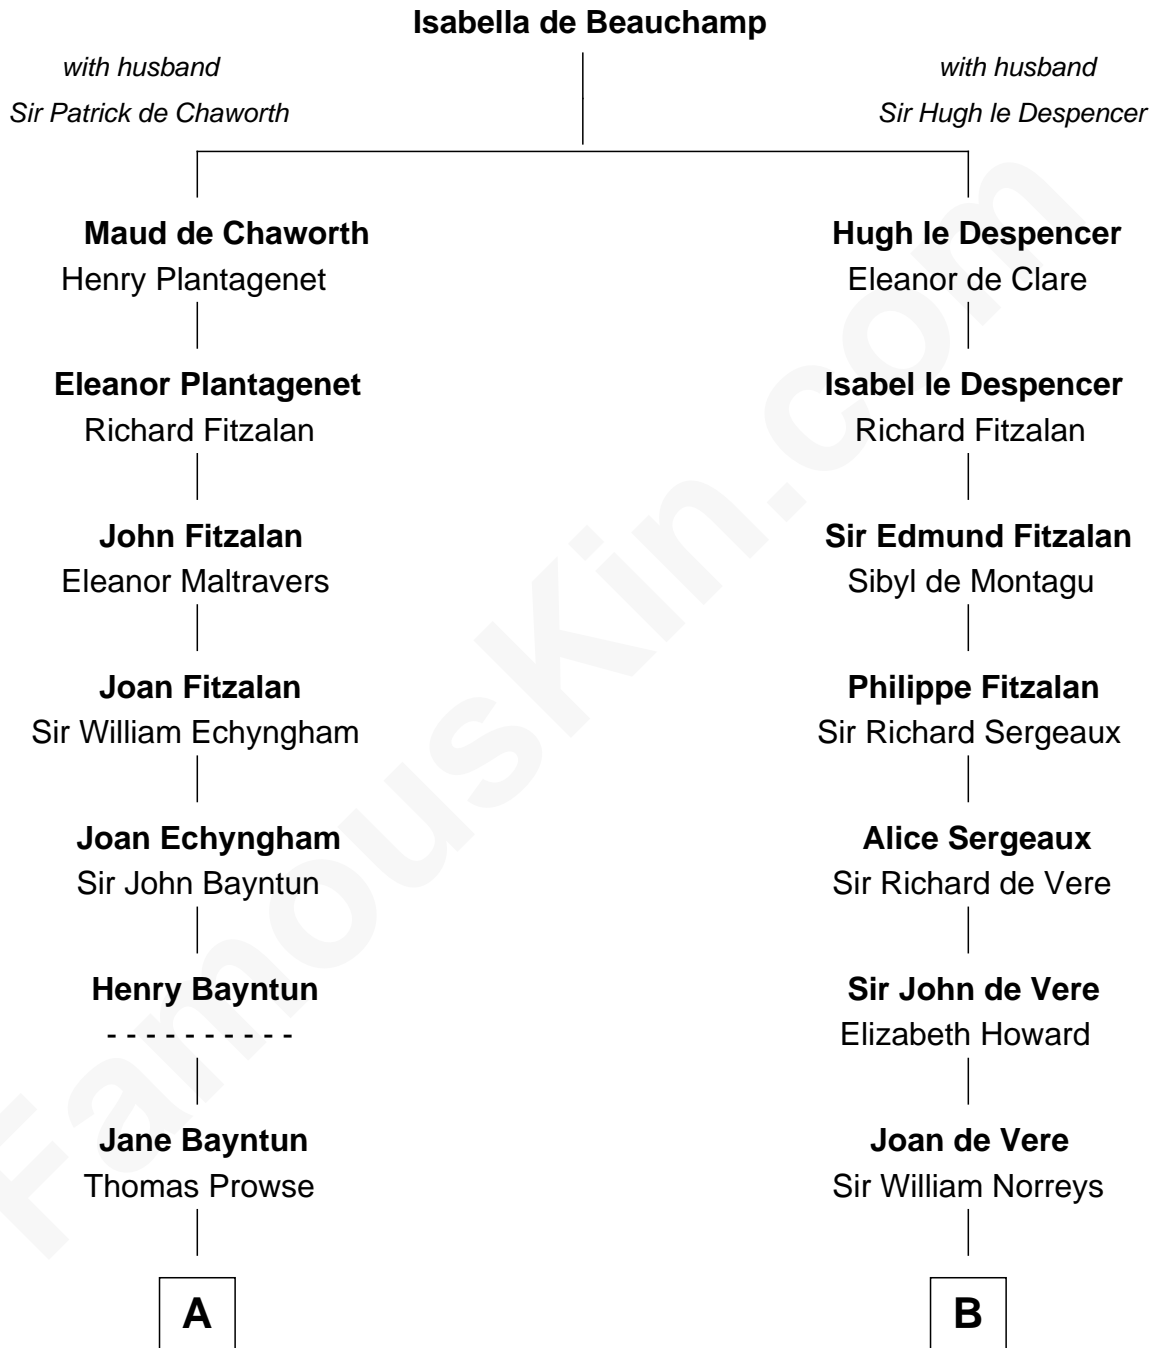

FamousKin.com Relationship Chart of

Sarah Palin

9th Governor of Alaska

16th cousin 4 times removed of

Samuel Howard

Boston Tea Party Participant

C

—
May Belle Ruddock
Henry Charles Brandt

—
Nellie Marie Brandt
Charles Francis Heath

—
Charles Richard Heath
Sarah Sheeran

—
Sarah Palin
9th Governor of Alaska

FamousKin.com