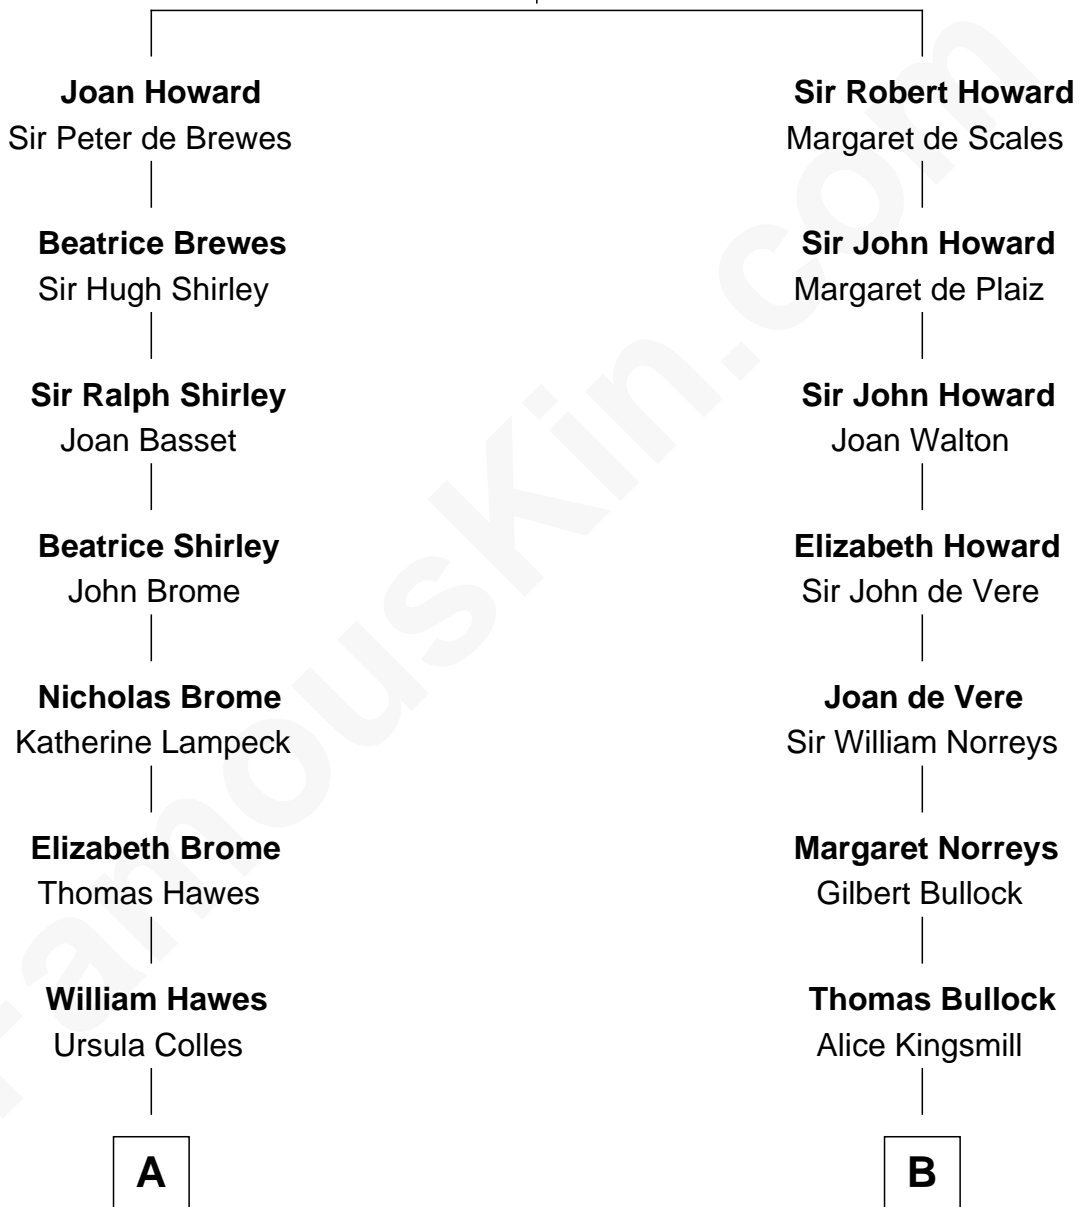

# FamousKin.com Relationship Chart of

**Sarah Palin**

*9th Governor of Alaska*

14th cousin 5 times removed of

**Samuel Howard**

*Boston Tea Party Participant*

**Sir John Howard**

Alice de Bois

**C**

—  
**Helen Louise Gower**  
Clement James Sheeran

—  
**Sarah Sheeran**  
Charles Richard Heath

—  
**Sarah Palin**  
*9th Governor of Alaska*

FamousKin.com