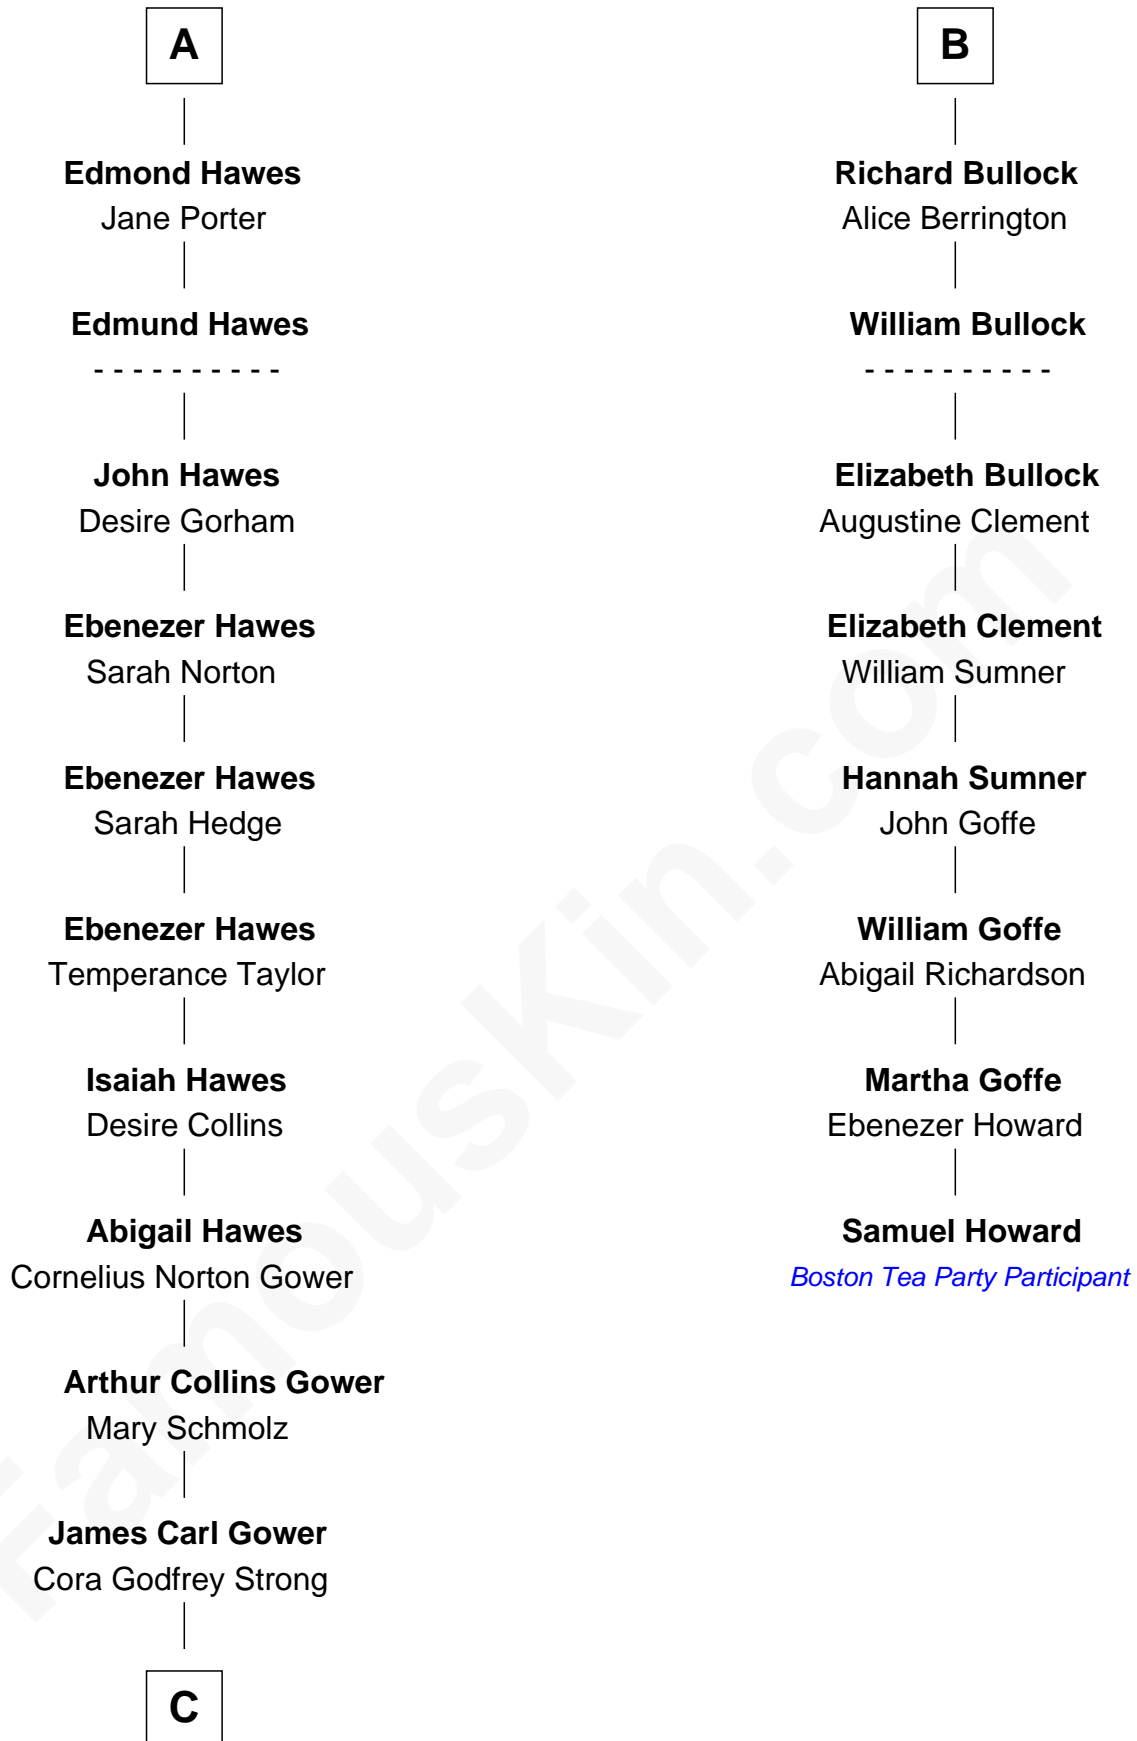

# FamousKin.com Relationship Chart of

**Sarah Palin**

*9th Governor of Alaska*

14th cousin 5 times removed of

**Samuel Howard**

*Boston Tea Party Participant*

**Sir John Howard**

Alice de Bois

**C**

—  
**Helen Louise Gower**  
Clement James Sheeran

—  
**Sarah Sheeran**  
Charles Richard Heath

—  
**Sarah Palin**  
*9th Governor of Alaska*

FamousKin.com