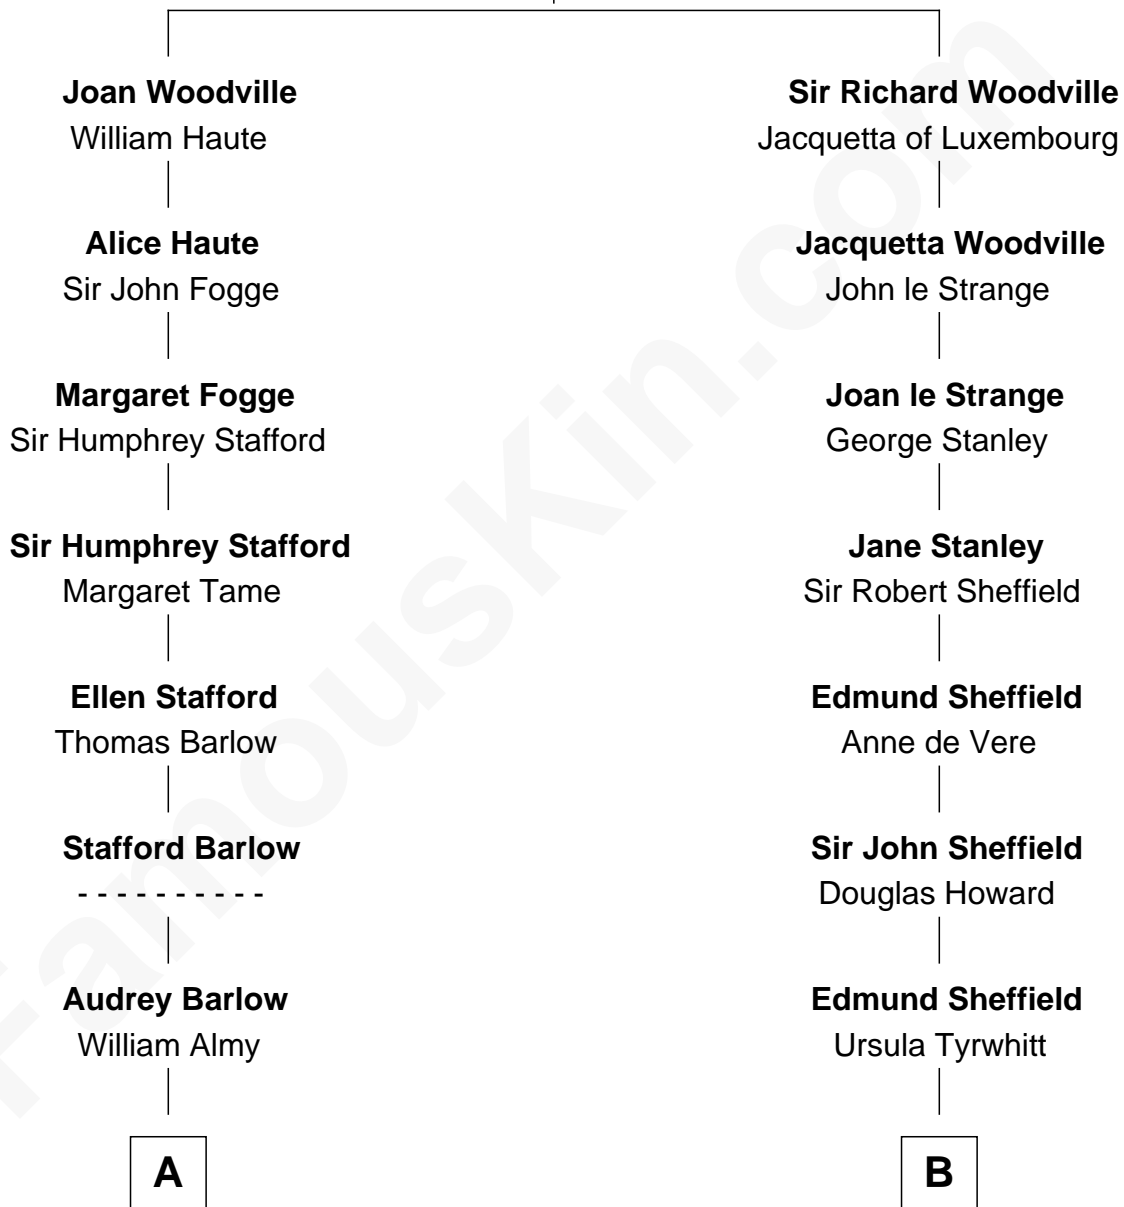

FamousKin.com Relationship Chart of

Sarah Palin

9th Governor of Alaska

18th cousin of

Cara Delevingne

Fashion Model and Movie Actress

Richard Woodville

Joan Bedlisgate

C

Charles Richard Heath

Sarah Sheeran

Sarah Palin

9th Governor of Alaska

D

Pandora Anne Stevens

Charles Hamar Delevingne

Cara Delevingne

Model and Actress

FamousKin.com