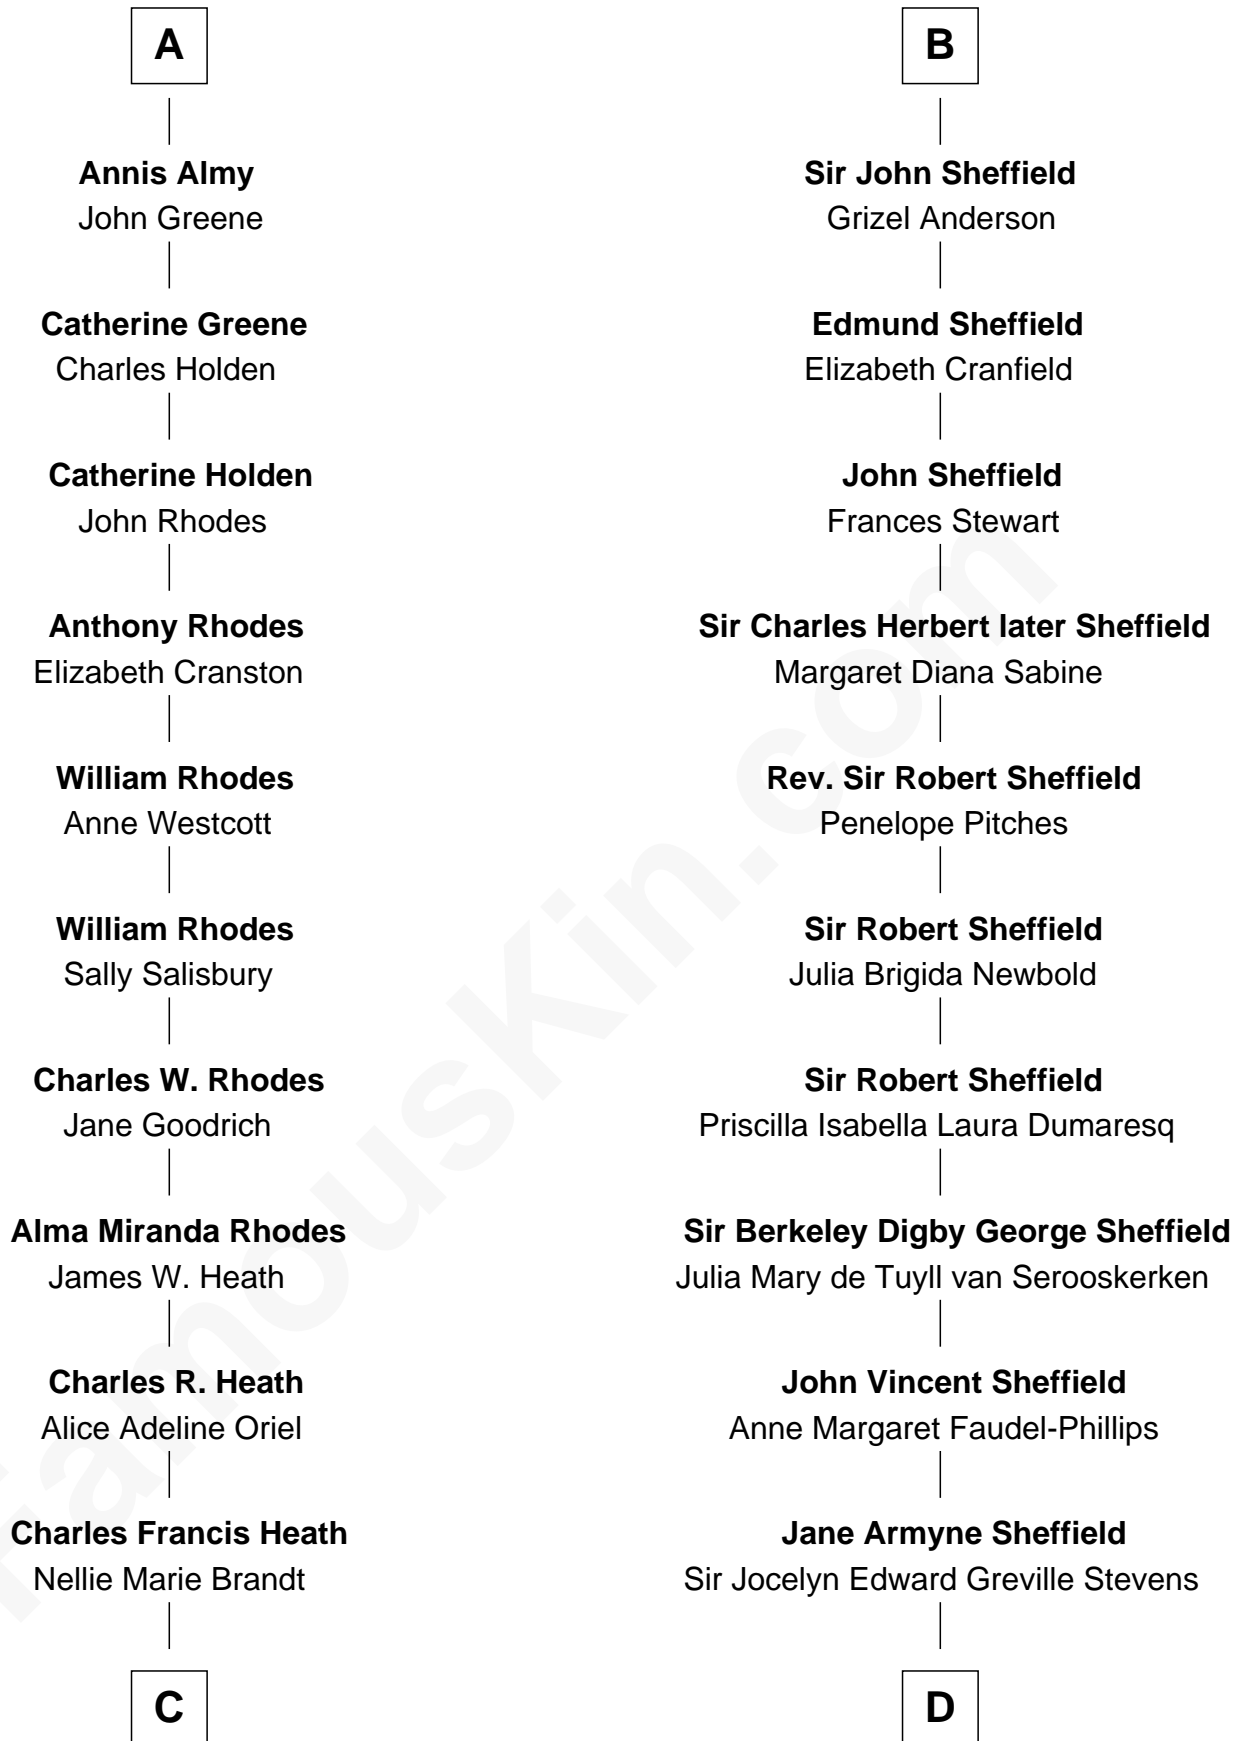

FamousKin.com Relationship Chart of

Sarah Palin

9th Governor of Alaska

18th cousin of

Cara Delevingne

Fashion Model and Movie Actress

Richard Woodville

Joan Bedlisgate

C

Charles Richard Heath

Sarah Sheeran

Sarah Palin

9th Governor of Alaska

D

Pandora Anne Stevens

Charles Hamar Delevingne