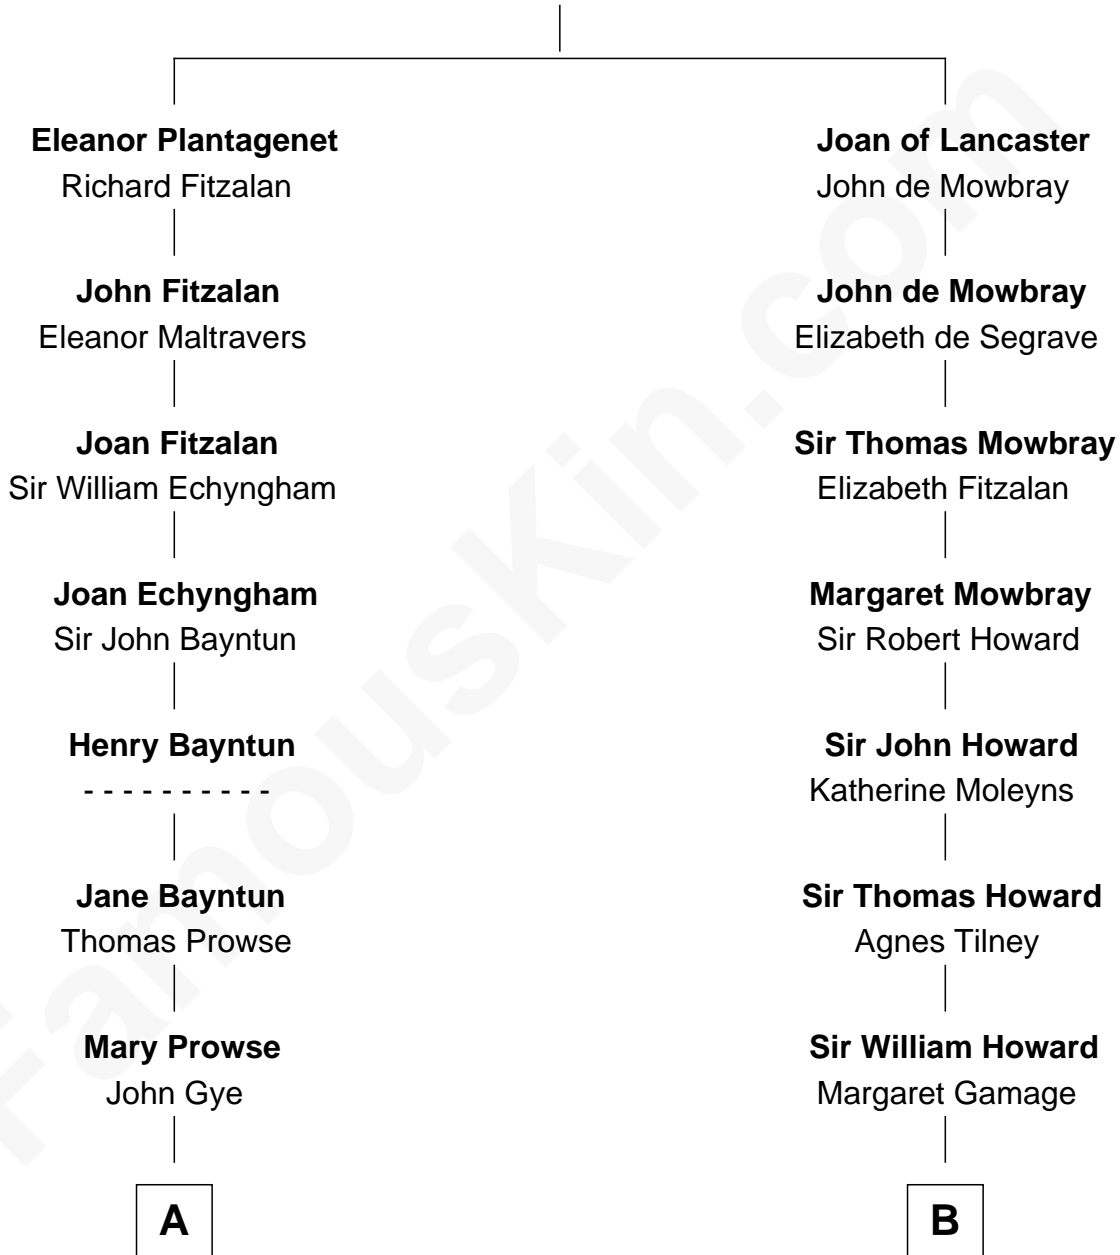

FamousKin.com

Relationship Chart of Sarah Palin

9th Governor of Alaska

19th cousin 1 time removed of

Cara Delevingne

Fashion Model and Movie Actress

Henry Plantagenet
Maud de Chaworth

C

Nellie Marie Brandt
Charles Francis Heath

Charles Richard Heath
Sarah Sheeran

Sarah Palin
9th Governor of Alaska

D

John Vincent Sheffield
Anne Margaret Faudel-Phillips

Jane Armyne Sheffield
Sir Jocelyn Edward Greville Stevens