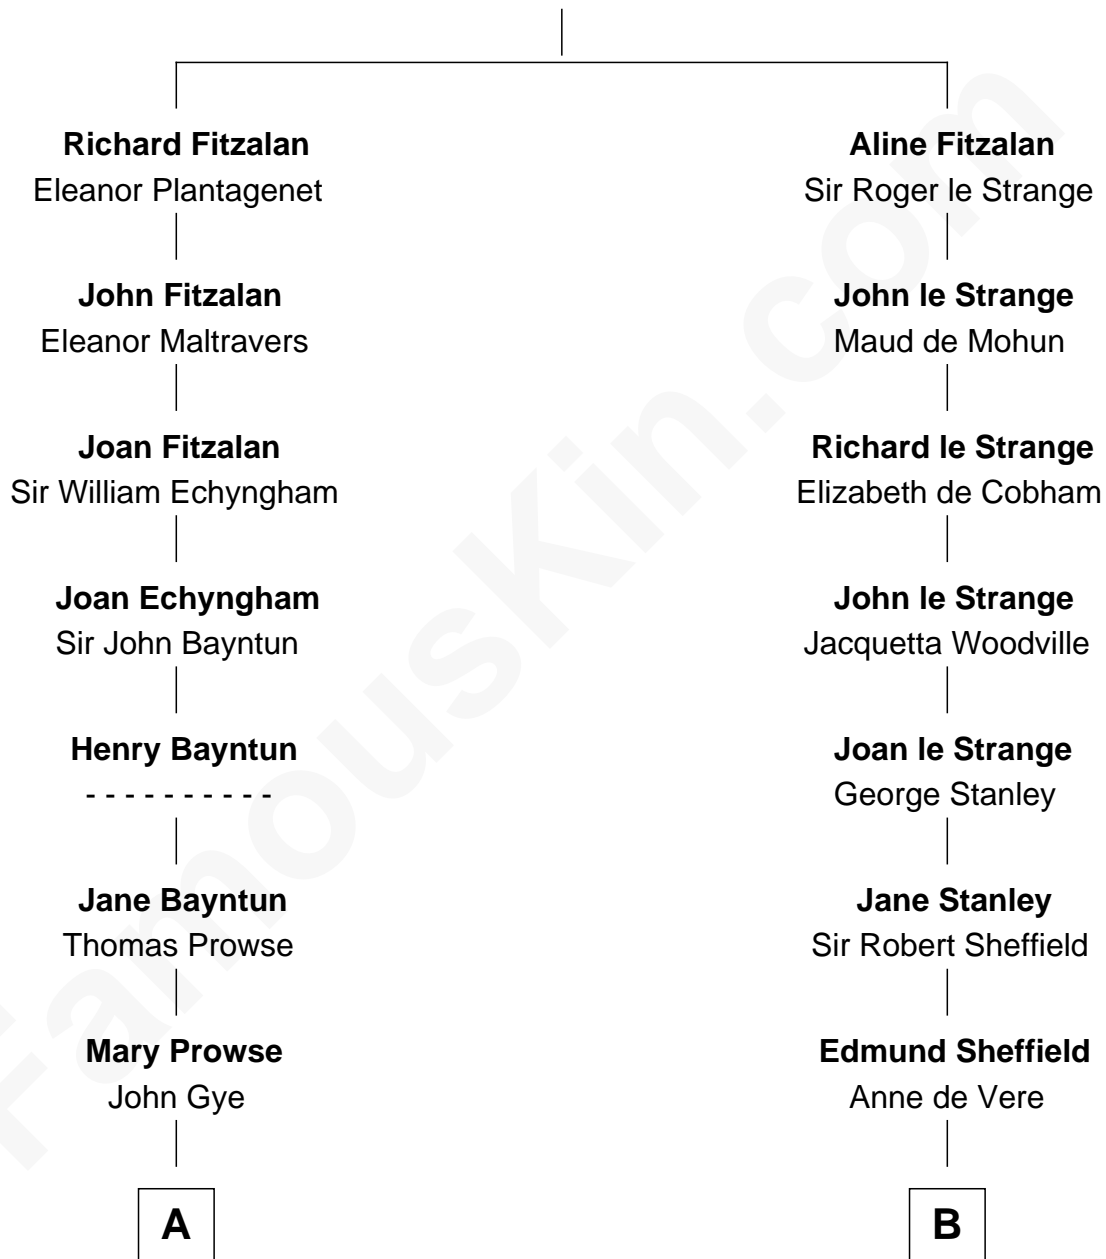

FamousKin.com Relationship Chart of

Sarah Palin

9th Governor of Alaska

19th cousin 1 time removed of

Cara Delevingne

Fashion Model and Movie Actress

Edmund Fitzalan

Alice de Warenne

C

Nellie Marie Brandt
Charles Francis Heath

Charles Richard Heath
Sarah Sheeran

Sarah Palin
9th Governor of Alaska

D

John Vincent Sheffield
Anne Margaret Faudel-Phillips

Jane Armyne Sheffield
Sir Jocelyn Edward Greville Stevens