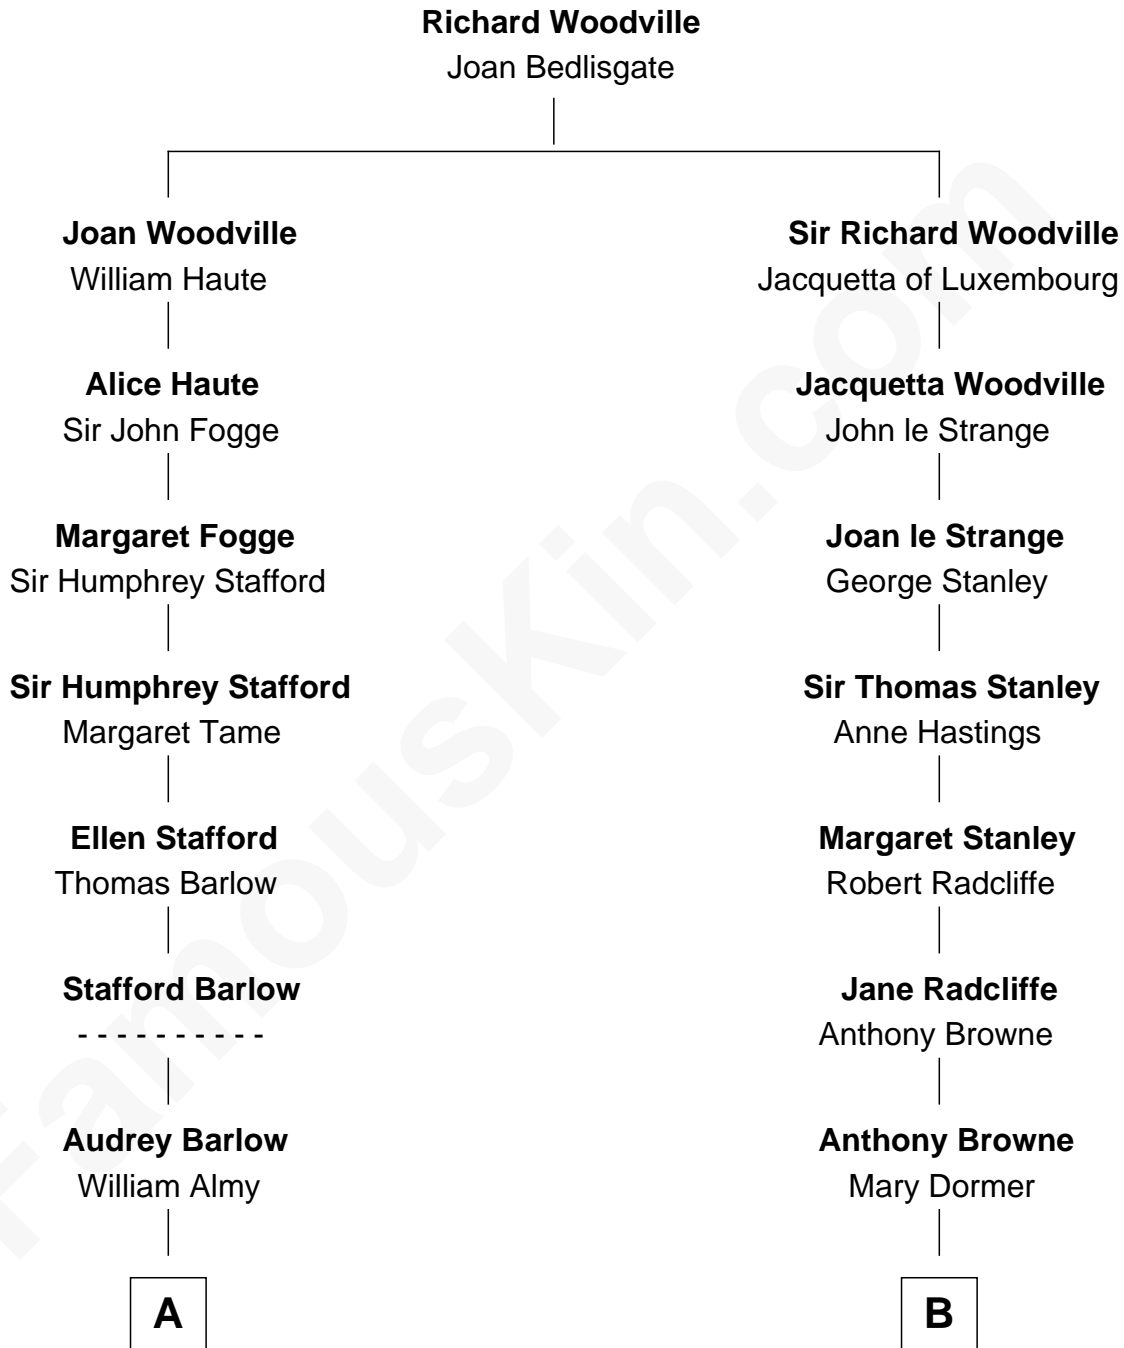

FamousKin.com Relationship Chart of

Sarah Palin

9th Governor of Alaska

17th cousin 1 time removed of

Franklin D. Roosevelt

32nd U.S. President

C

—
Charles Richard Heath

Sarah Sheeran

—
Sarah Palin

9th Governor of Alaska

FamousKin.com