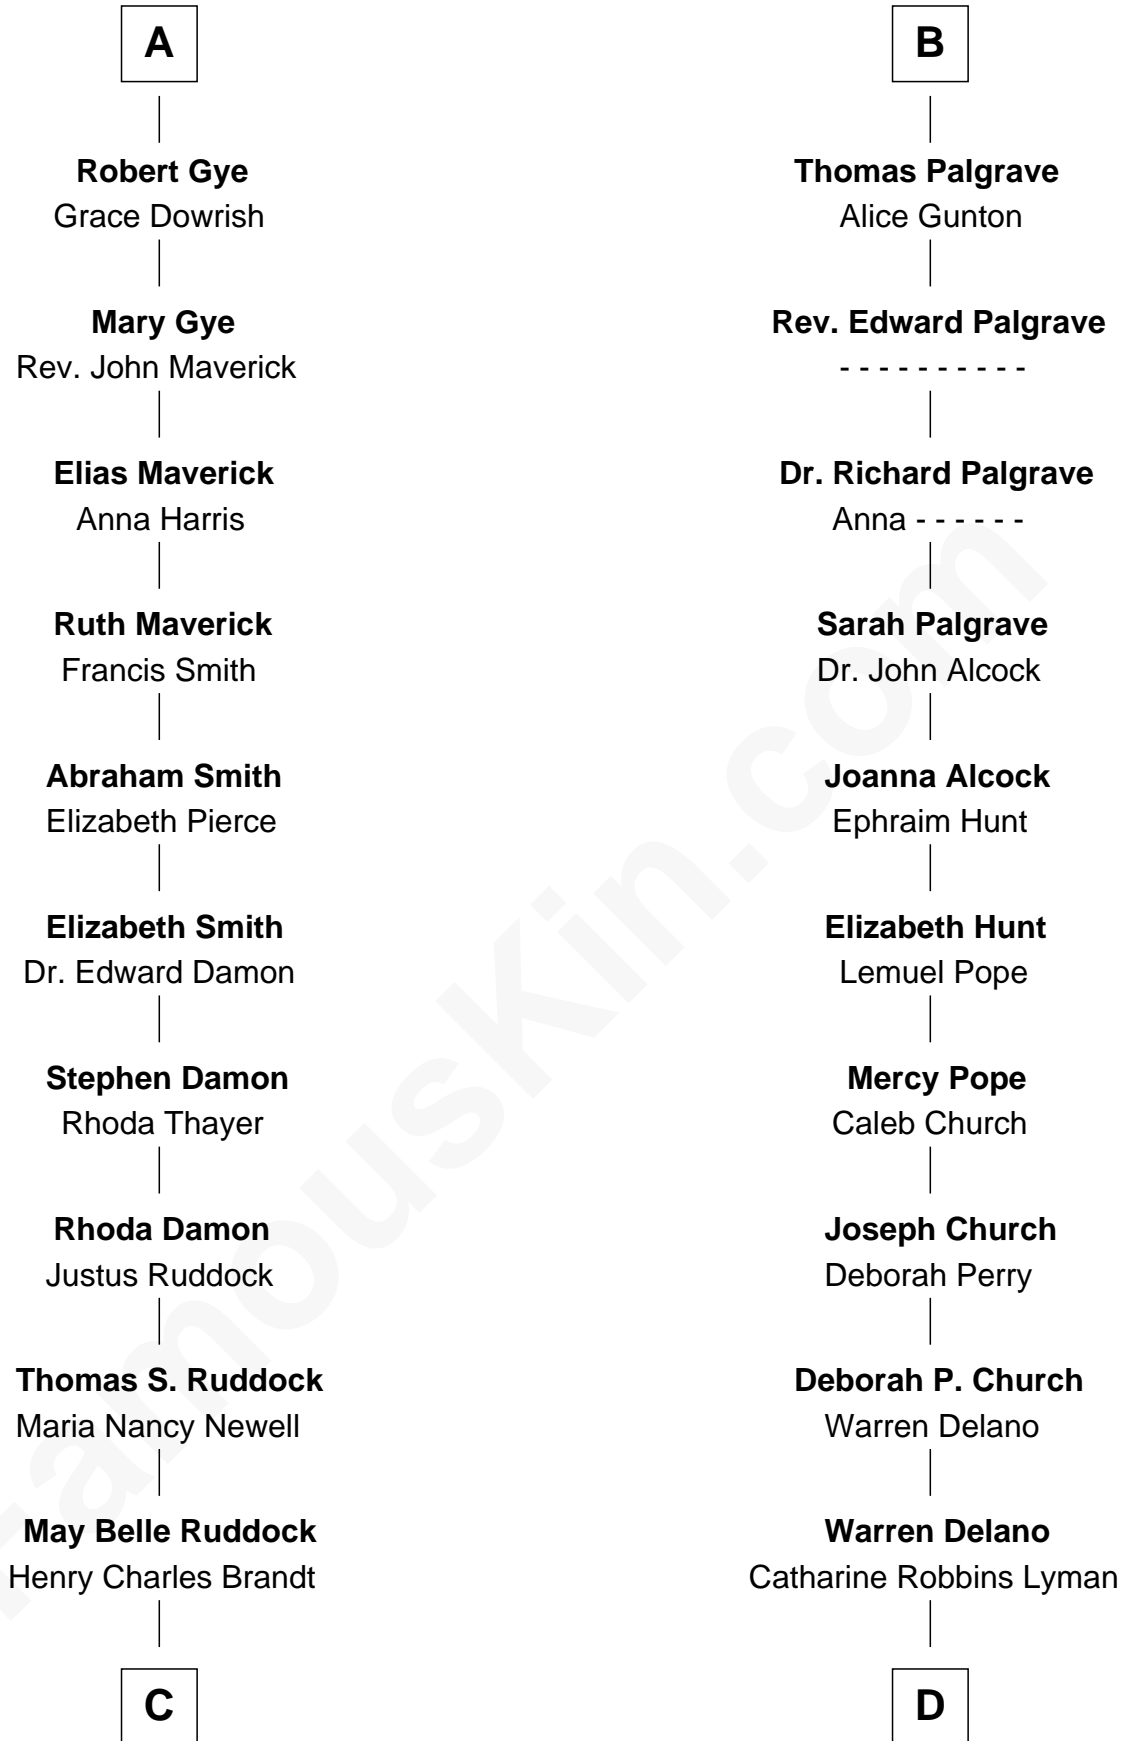

# FamousKin.com Relationship Chart of

**Sarah Palin**

*9th Governor of Alaska*

18th cousin 1 time removed of

**Franklin D. Roosevelt**

*32nd U.S. President*

**Henry Plantagenet**

Maud de Chaworth

**C**

**Nellie Marie Brandt**  
Charles Francis Heath

**Charles Richard Heath**  
Sarah Sheeran

**Sarah Palin**  
*9th Governor of Alaska*

**D**

**Sara Delano**  
James Roosevelt

**Franklin D. Roosevelt**  
*32nd U.S. President*