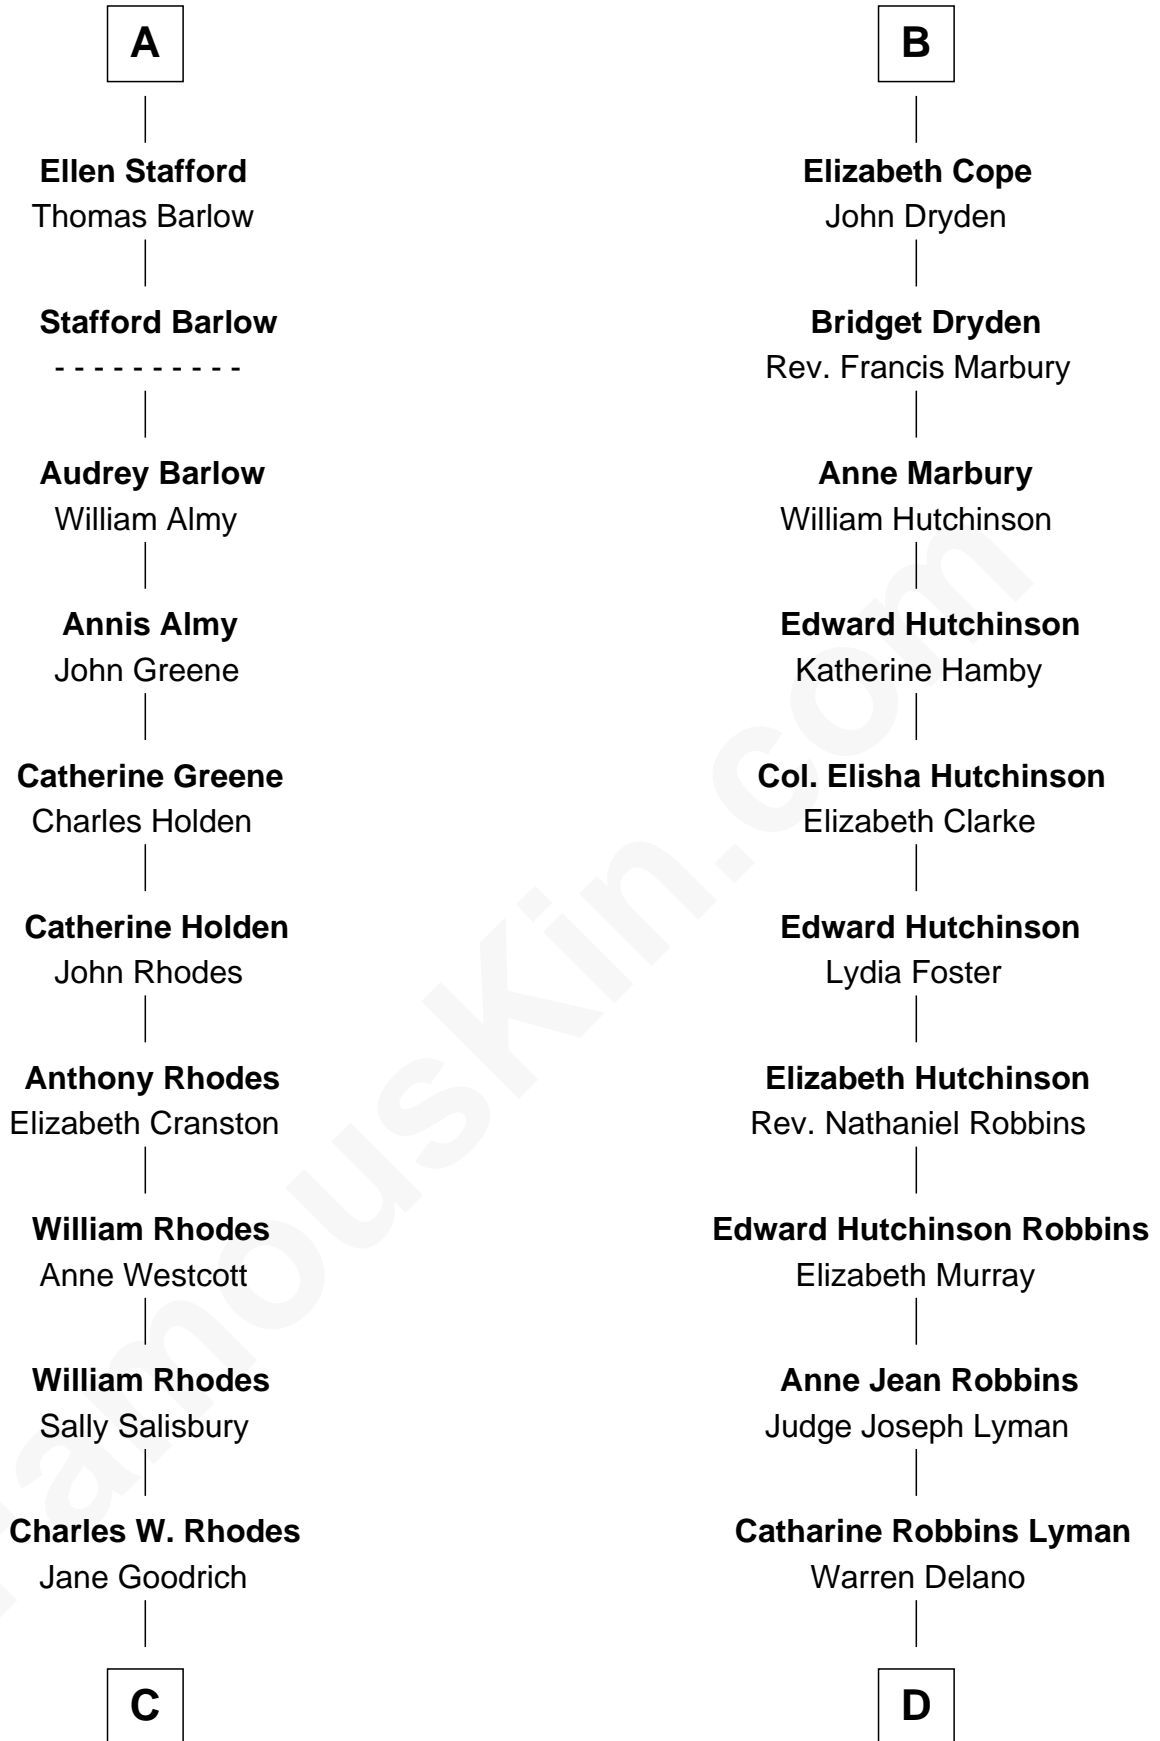

# FamousKin.com Relationship Chart of

**Sarah Palin**

*9th Governor of Alaska*

18th cousin 3 times removed of

**Franklin D. Roosevelt**

*32nd U.S. President*

**Ralph de Stafford**

*with wife  
Katherine de Hastang*

**Elizabeth de Stafford**

John de Ferrers

**Robert de Ferrers**

Margaret Despencer

**Phillippa Ferrers**

Sir Thomas Greene

**Elizabeth Greene**

William Raleigh

**Sir Edward Raleigh**

Margaret Verney

**Sir Edward Raleigh**

Anne Chamberlayne

**Bridget Raleigh**

Sir John Cope

**B**

**C**

**Alma Miranda Rhodes**

James W. Heath

**Charles R. Heath**

Alice Adeline Oriel

**Charles Francis Heath**

Nellie Marie Brandt

**Charles Richard Heath**

Sarah Sheeran