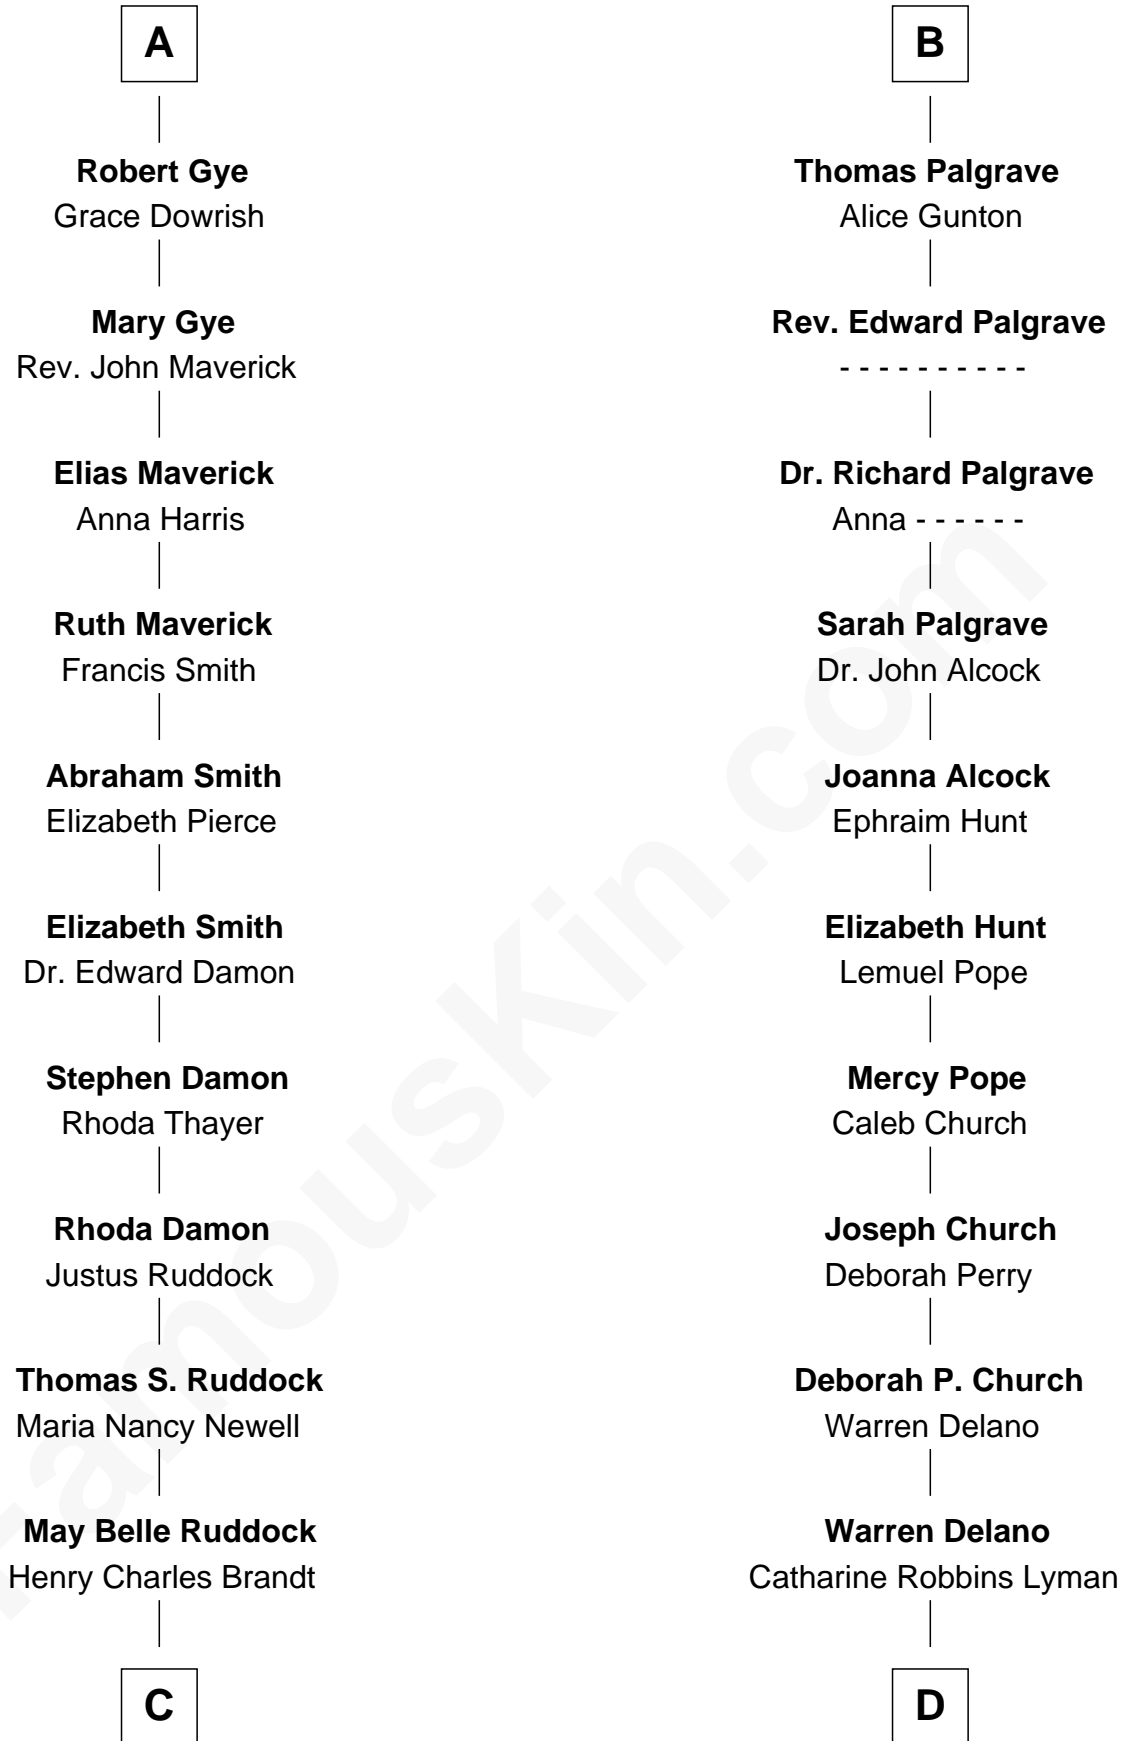

# FamousKin.com Relationship Chart of

**Sarah Palin**

*9th Governor of Alaska*

18th cousin 1 time removed of

**Franklin D. Roosevelt**

*32nd U.S. President*

**Edmund Fitzalan**

Alice de Warenne

**Richard Fitzalan**  
Eleanor Plantagenet

**John Fitzalan**  
Eleanor Maltravers

**Joan Fitzalan**  
Sir William Echyngnam

**Joan Echyngnam**  
Sir John Bayntun

**Henry Bayntun**  
-----

**Jane Bayntun**  
Thomas Prowse

**Mary Prowse**  
John Gye

**A**

**Richard Fitzalan**  
Eleanor Plantagenet

**Sir Richard Fitzalan**  
Elizabeth de Bohun

**Elizabeth Fitzalan**  
Sir Robert Goushill

**Elizabeth Goushill**  
Sir Robert Wingfield

**Elizabeth Wingfield**  
Sir William Brandon

**Eleanor Brandon**  
John Glemham

**Anne Glemham**  
Henry Palgrave

**B**

**C**

**Nellie Marie Brandt**  
Charles Francis Heath

**Charles Richard Heath**  
Sarah Sheeran