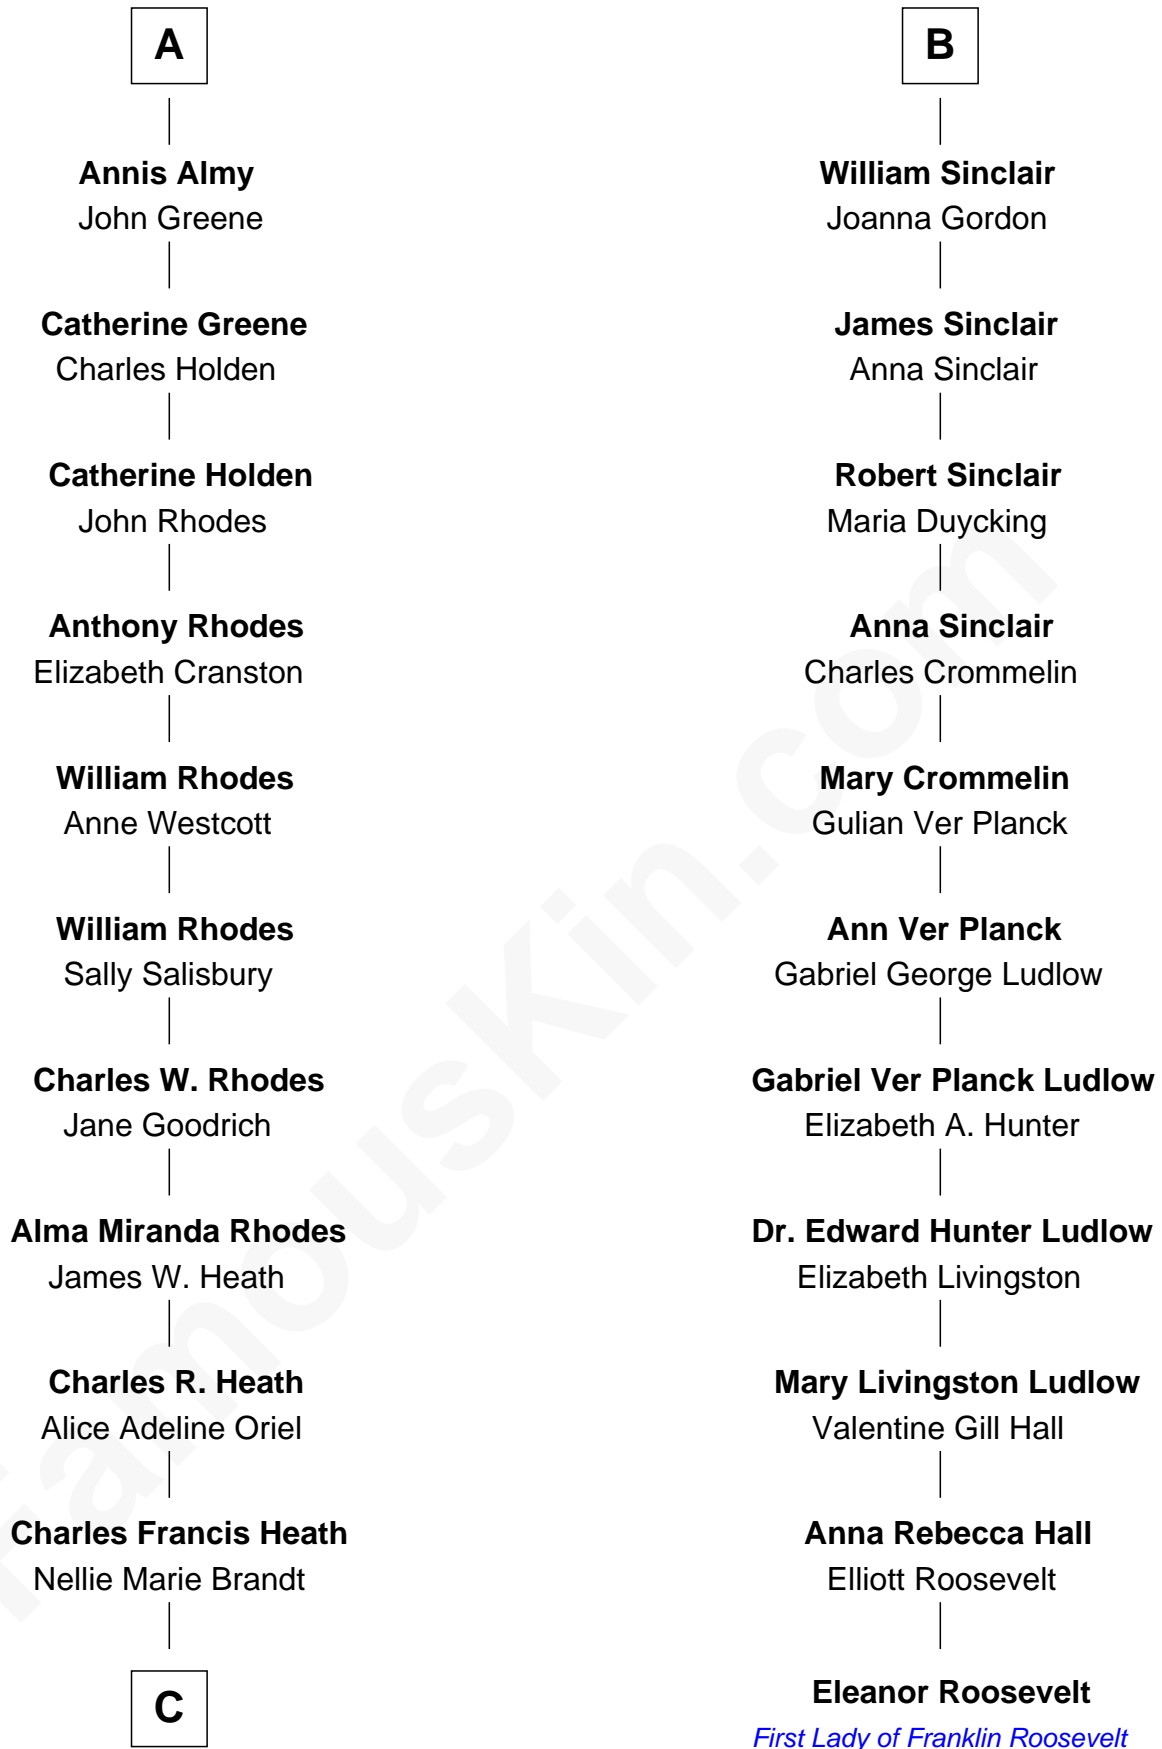

FamousKin.com

Relationship Chart of

Sarah Palin

9th Governor of Alaska

17th cousin 1 time removed of

Eleanor Roosevelt

First Lady of President Franklin D. Roosevelt

C

—
Charles Richard Heath

Sarah Sheeran

—
Sarah Palin

9th Governor of Alaska

FamousKin.com