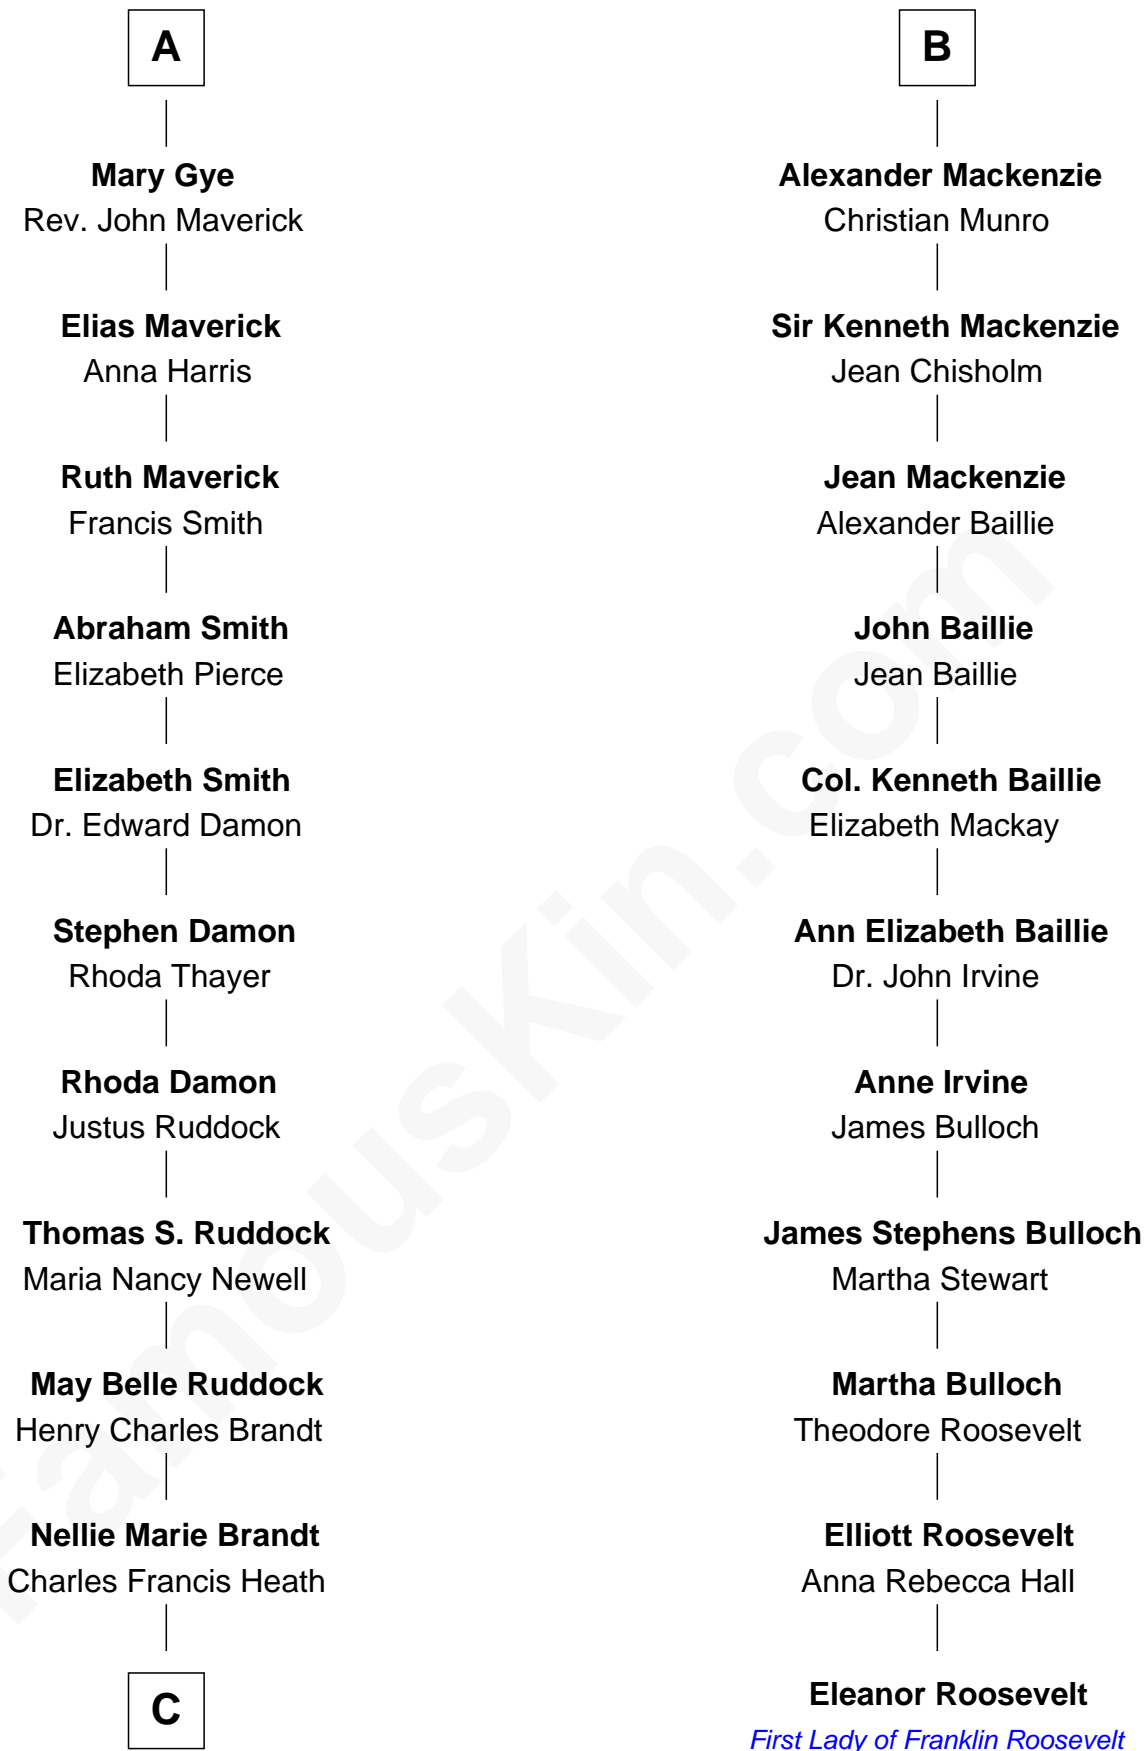

FamousKin.com Relationship Chart of

Sarah Palin

9th Governor of Alaska

17th cousin 1 time removed of

Eleanor Roosevelt

First Lady of President Franklin D. Roosevelt

Richard Fitzalan
Eleanor Plantagenet

C

Charles Richard Heath

Sarah Sheeran

Sarah Palin

9th Governor of Alaska

FamousKin.com