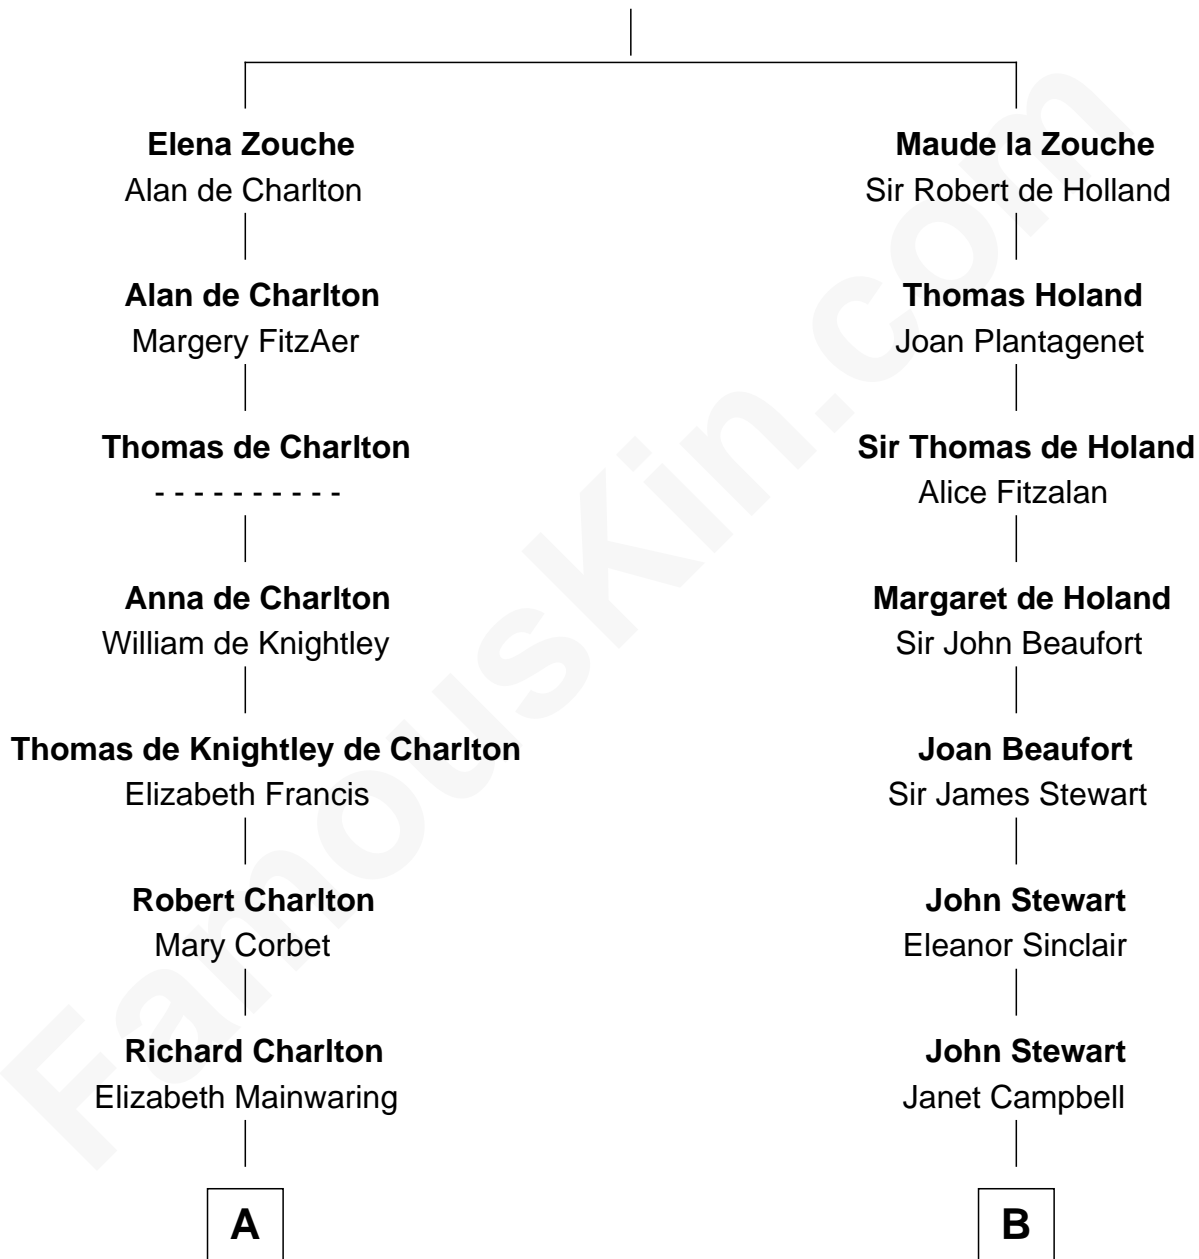

FamousKin.com

Relationship Chart of

Sarah Palin

9th Governor of Alaska

19th cousin 2 times removed of

Eleanor Roosevelt

First Lady of President Franklin D. Roosevelt

Sir Alan la Zouche
Eleanor de Segrave

Sarah Sheeran

Sarah Palin

9th Governor of Alaska

D

Martha Bulloch

Theodore Roosevelt

Elliott Roosevelt

Anna Rebecca Hall

Eleanor Roosevelt

First Lady of Franklin Roosevelt