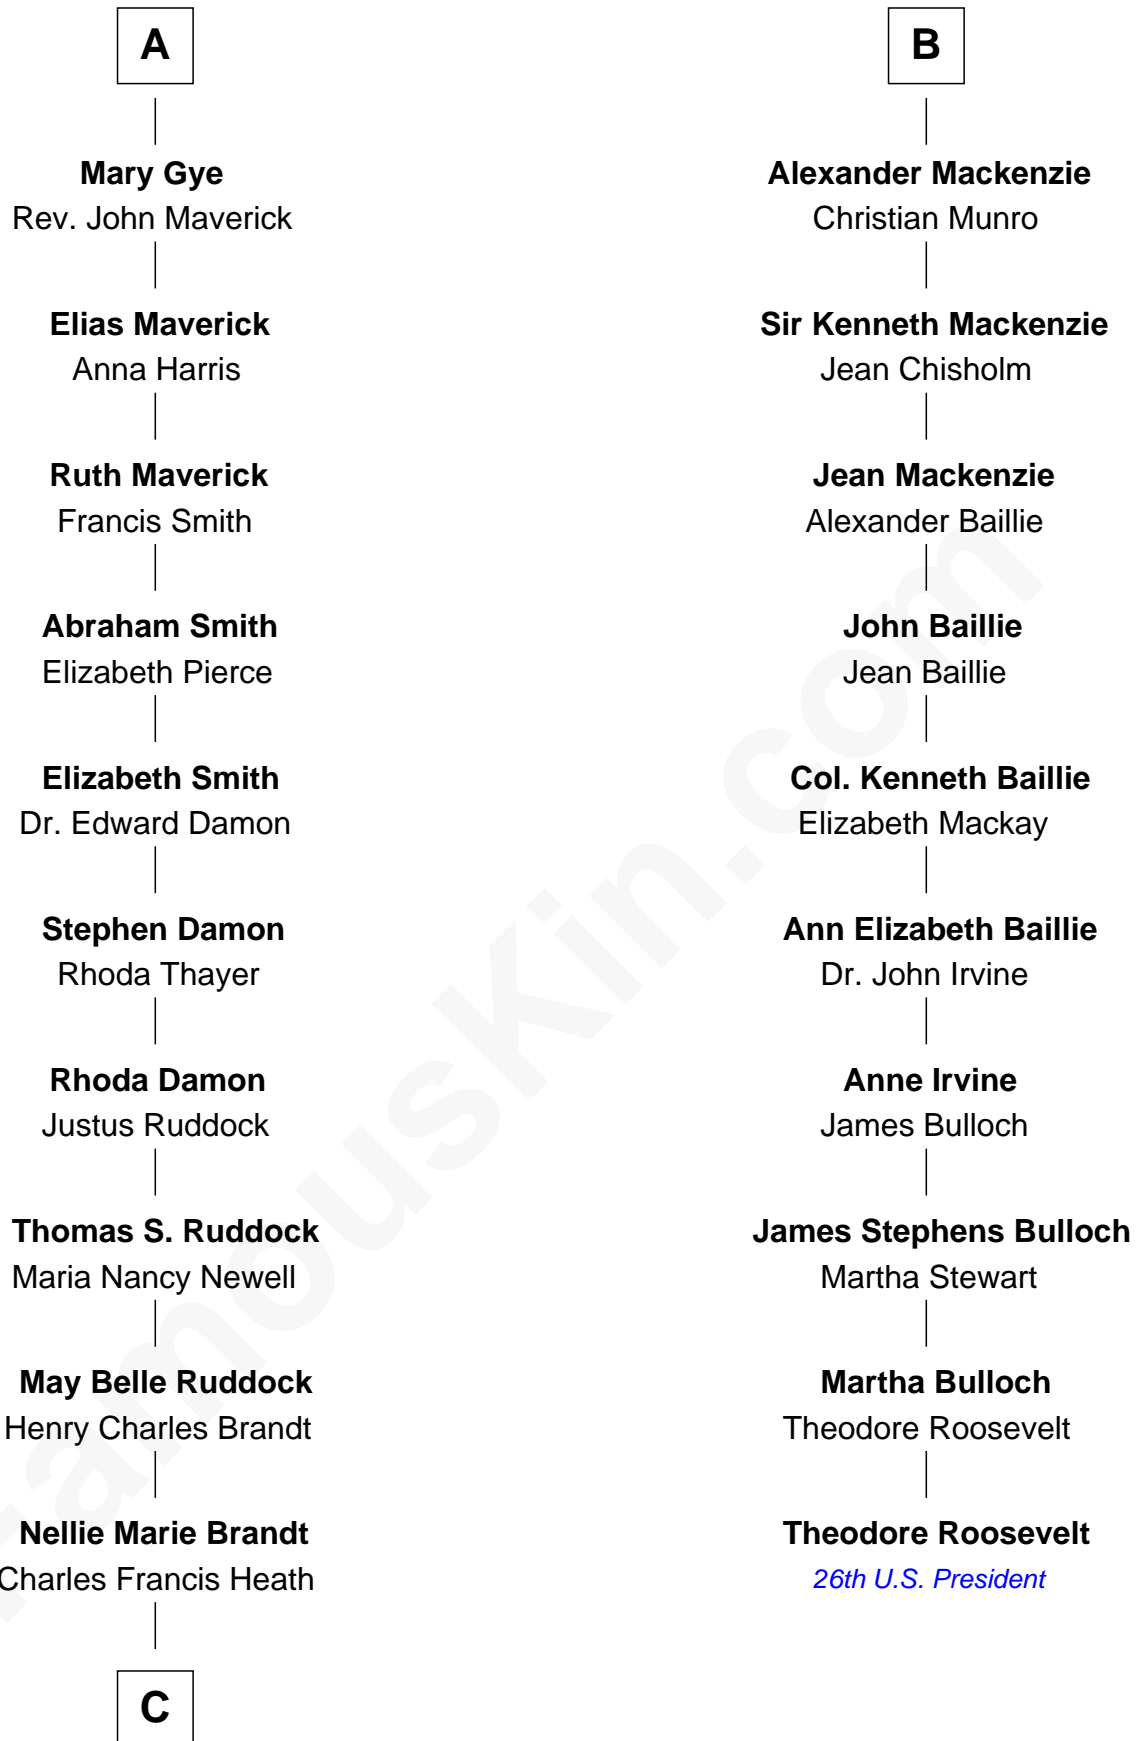

# FamousKin.com Relationship Chart of

**Sarah Palin**

*9th Governor of Alaska*

16th cousin 2 times removed of

**Theodore Roosevelt**

*26th U.S. President*

**Richard Fitzalan**  
Eleanor Plantagenet

**C**

—  
**Charles Richard Heath**

Sarah Sheeran

—  
**Sarah Palin**

*9th Governor of Alaska*

FamousKin.com