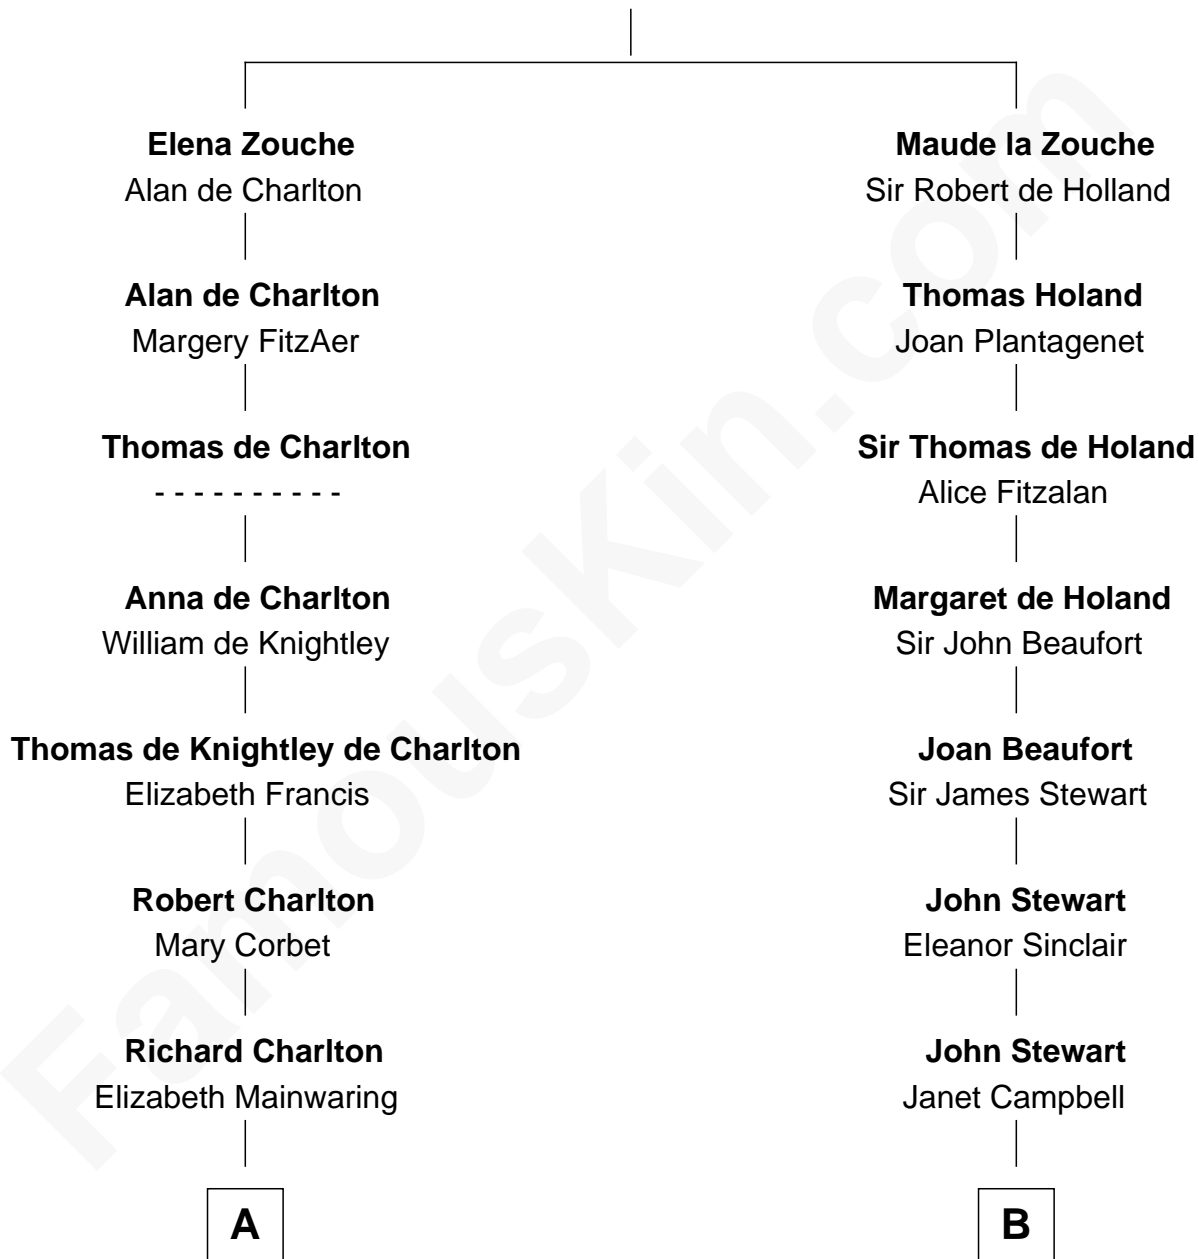

# FamousKin.com Relationship Chart of

**Sarah Palin**

*9th Governor of Alaska*

18th cousin 3 times removed of

**Theodore Roosevelt**

*26th U.S. President*

**Sir Alan la Zouche**

Eleanor de Segrave

**C**

**Thomas S. Ruddock**  
Maria Nancy Newell

**May Belle Ruddock**  
Henry Charles Brandt

**Nellie Marie Brandt**  
Charles Francis Heath

**Charles Richard Heath**  
Sarah Sheeran

**Sarah Palin**  
*9th Governor of Alaska*

**D**

**Martha Bulloch**  
Theodore Roosevelt

**Theodore Roosevelt**  
*26th U.S. President*

FamousKin.com