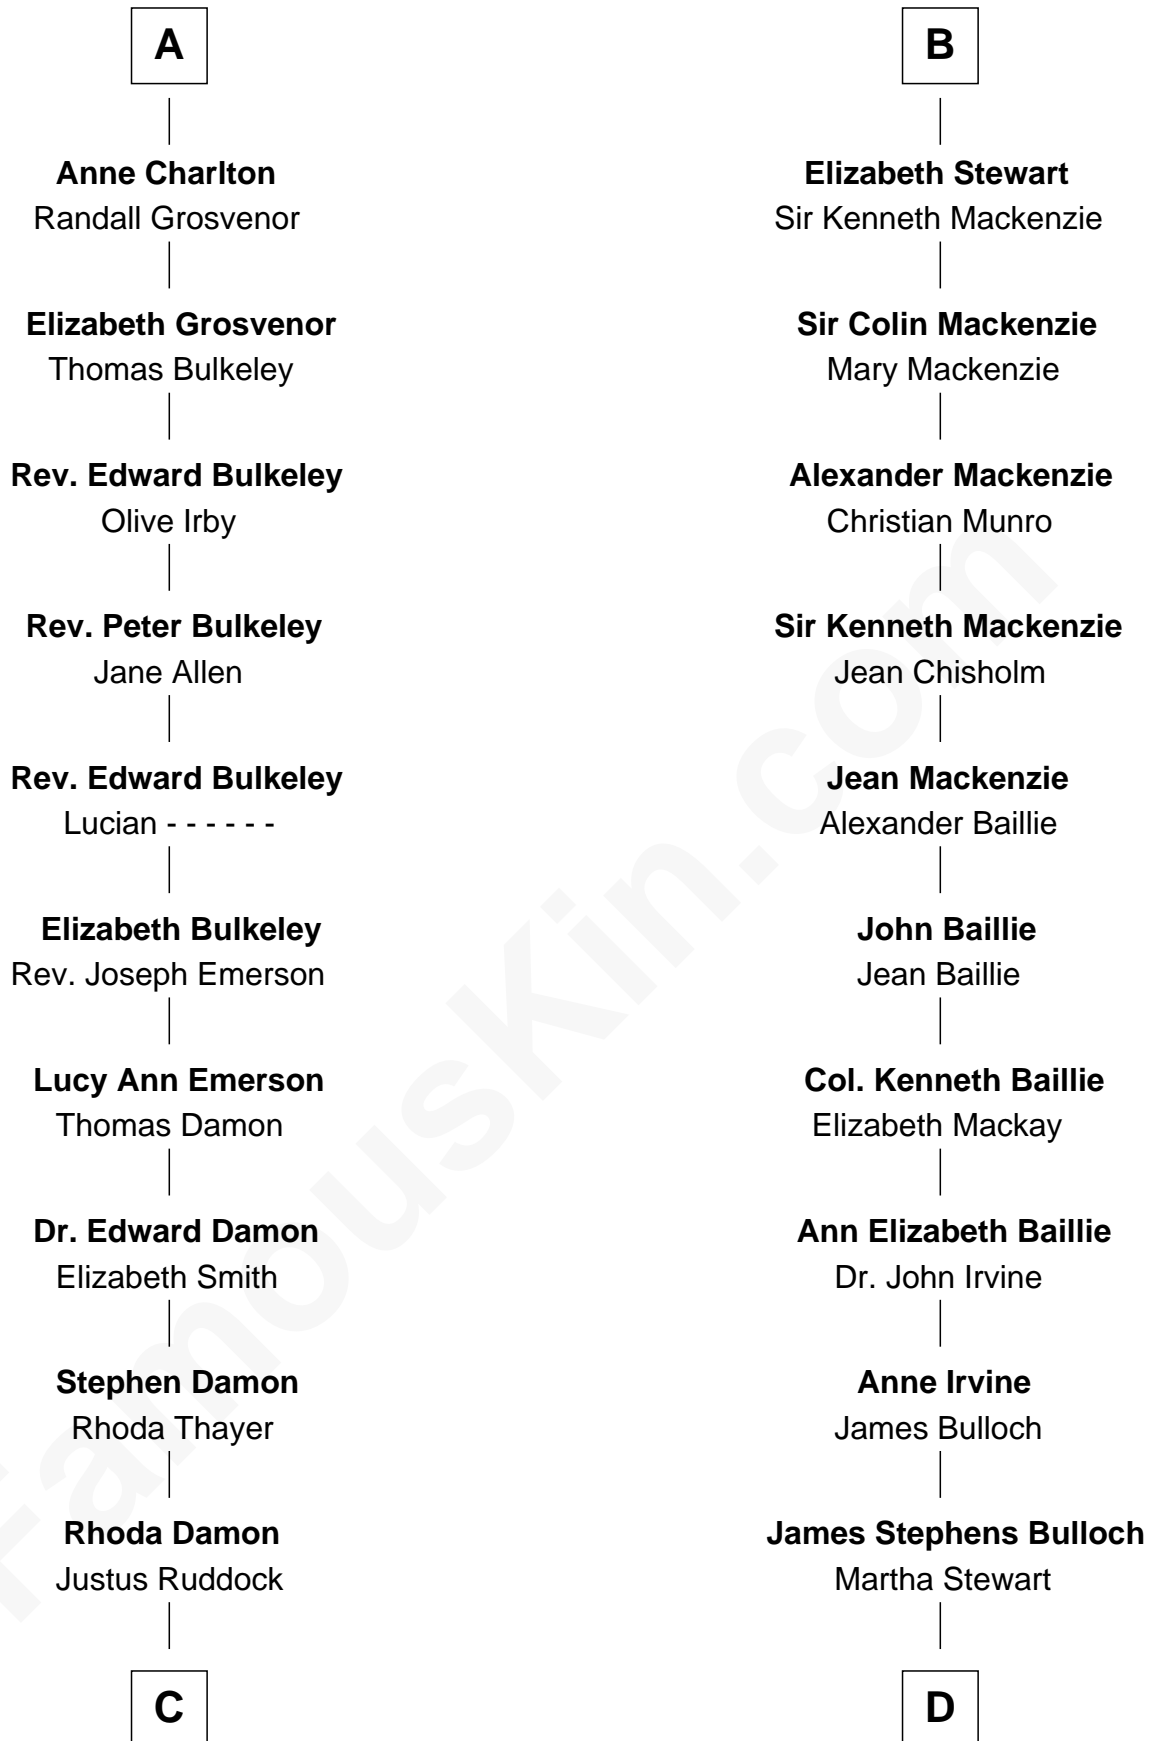

# FamousKin.com Relationship Chart of

**Sarah Palin**

*9th Governor of Alaska*

18th cousin 3 times removed of

**Theodore Roosevelt**

*26th U.S. President*

**Sir Alan la Zouche**

Eleanor de Segrave

**C**

**Thomas S. Ruddock**  
Maria Nancy Newell

**May Belle Ruddock**  
Henry Charles Brandt

**Nellie Marie Brandt**  
Charles Francis Heath

**Charles Richard Heath**  
Sarah Sheeran

**Sarah Palin**  
*9th Governor of Alaska*

**D**

**Martha Bulloch**  
Theodore Roosevelt

**Theodore Roosevelt**  
*26th U.S. President*

FamousKin.com