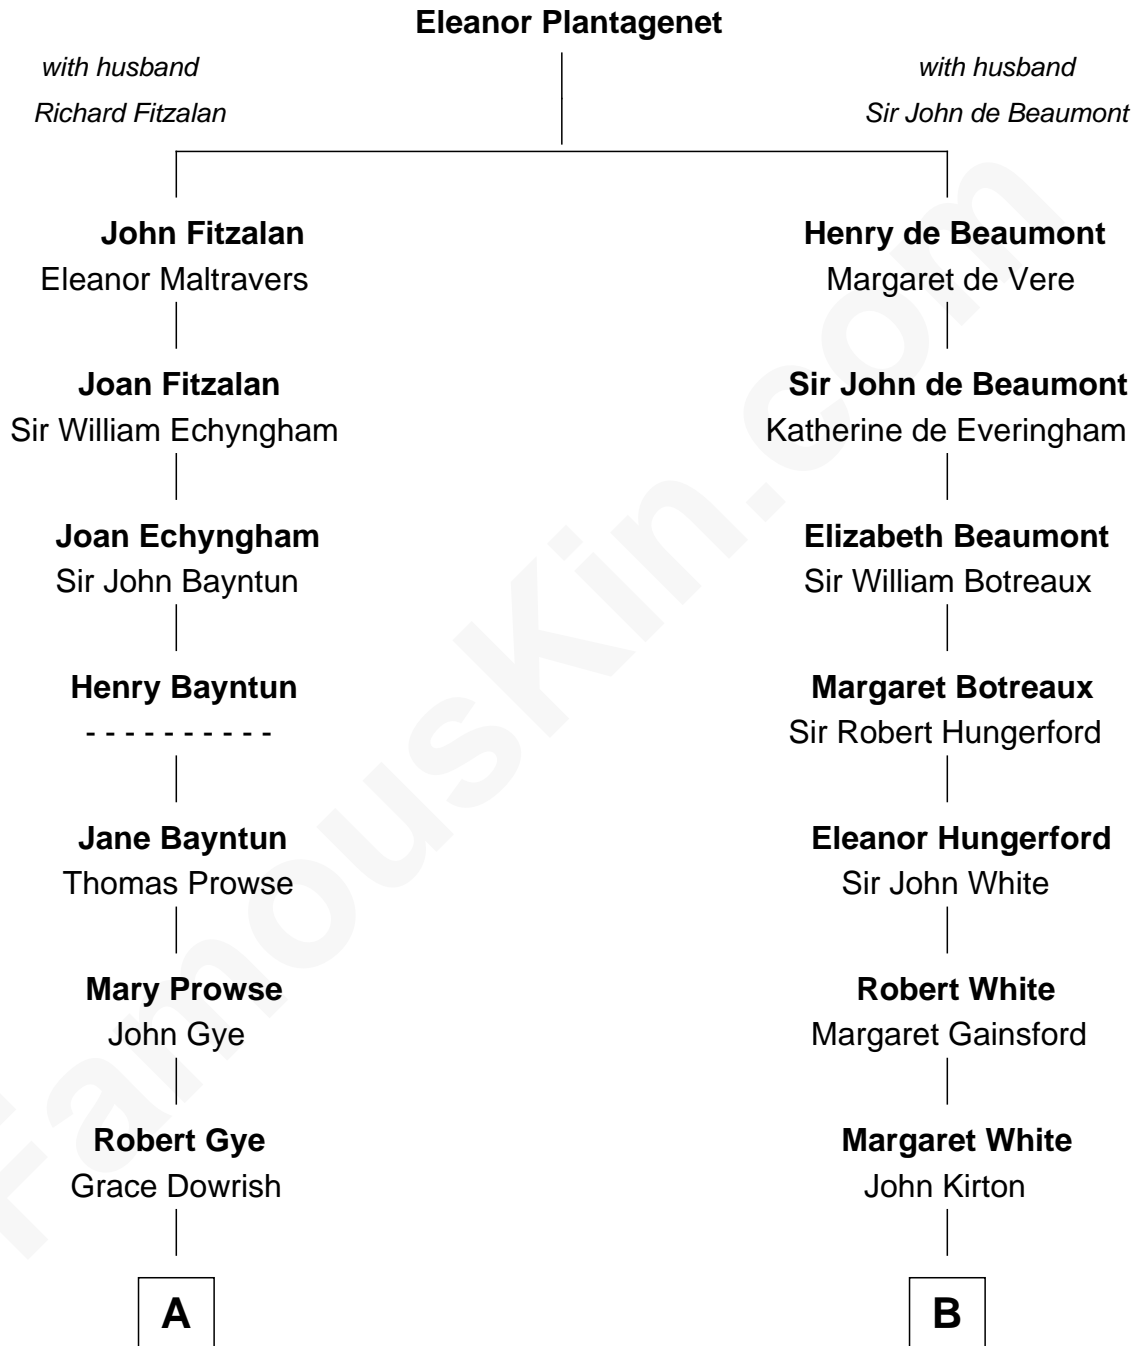

FamousKin.com

Relationship Chart of Sarah Palin

9th Governor of Alaska

18th cousin 1 time removed of

Alice (Lee) Roosevelt

First Wife of President Theodore Roosevelt

C

Charles Richard Heath

Sarah Sheeran

Sarah Palin

9th Governor of Alaska

D

Harriet Paine Rose

John Clarke Lee

George Cabot Lee

Caroline Watts Haskell

Alice (Lee) Roosevelt

Wife of President Theodore Roosevelt

FamousKin.com