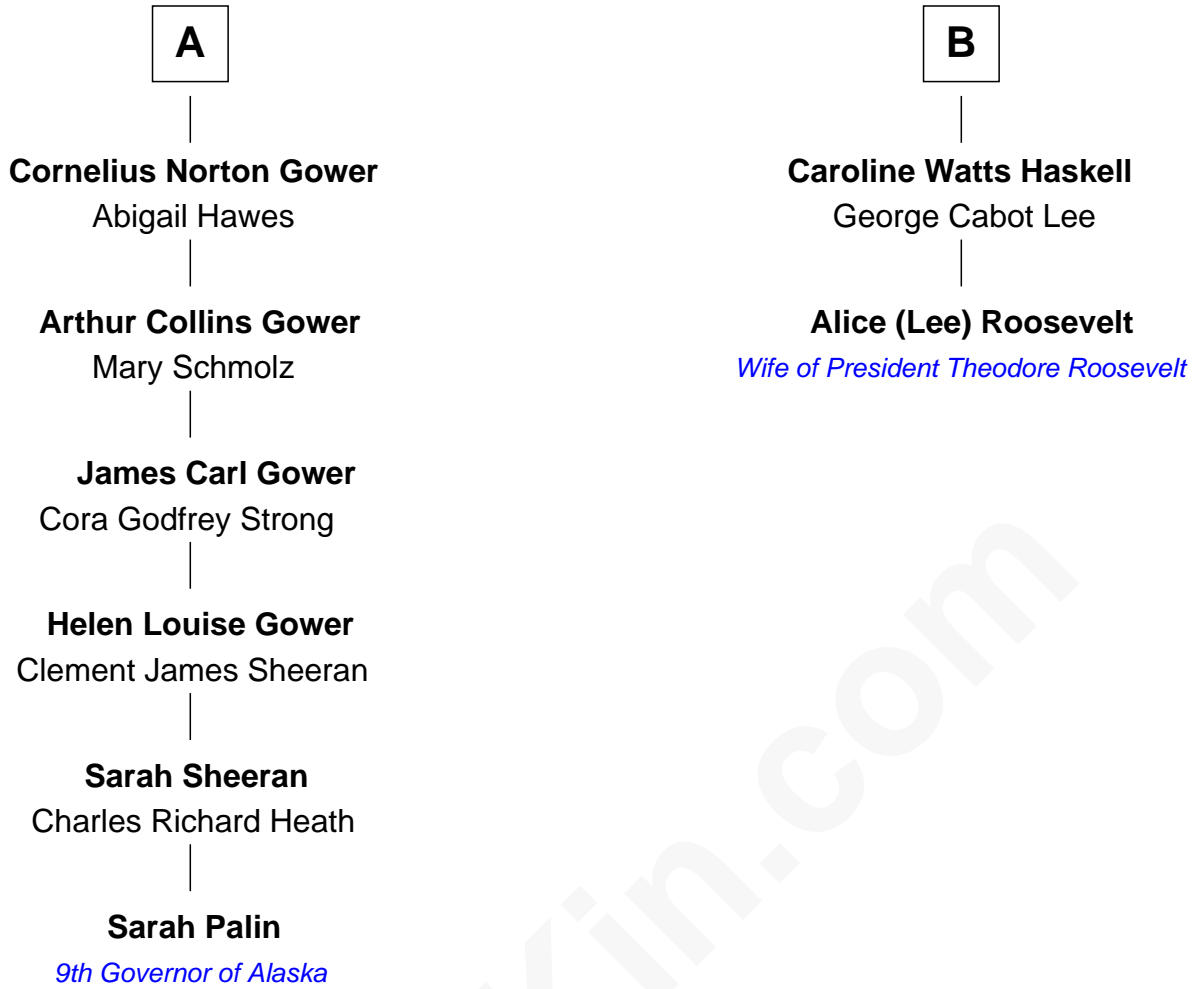

## Relationship Chart of

### Sarah Palin

9th Governor of Alaska

8th cousin 4 times removed of

### Alice (Lee) Roosevelt

First Wife of President Theodore Roosevelt

FamousKin.com