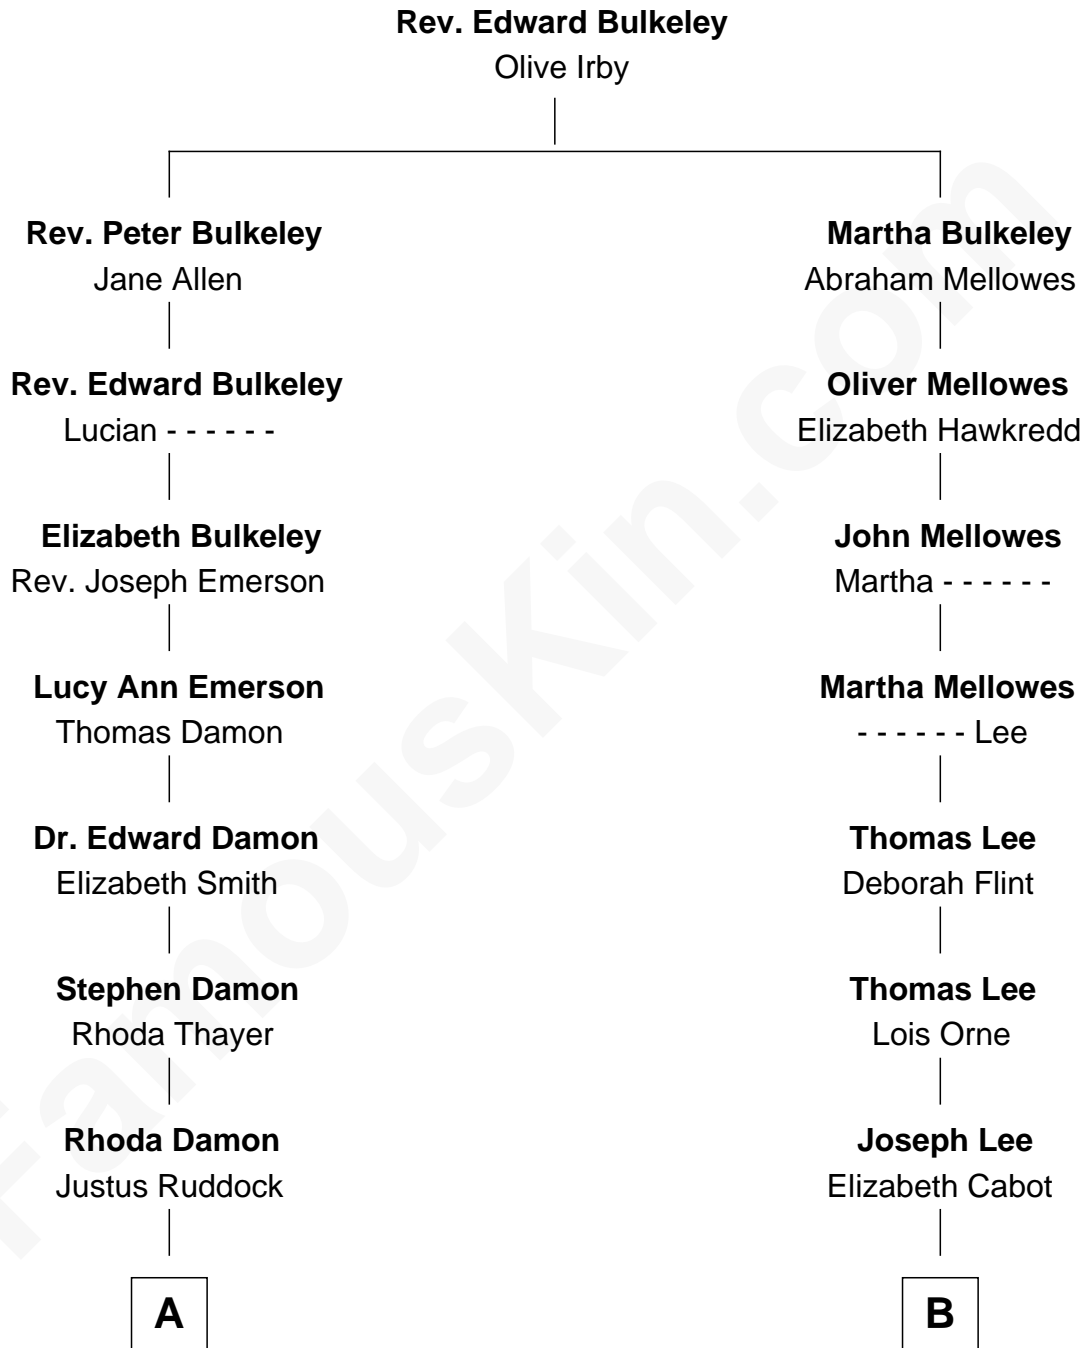

FamousKin.com

Relationship Chart of Sarah Palin

9th Governor of Alaska

10th cousin 1 time removed of

Alice (Lee) Roosevelt

First Wife of President Theodore Roosevelt

A

Thomas S. Ruddock

Maria Nancy Newell

May Belle Ruddock

Henry Charles Brandt

Nellie Marie Brandt

Charles Francis Heath

Charles Richard Heath

Sarah Sheeran

Sarah Palin