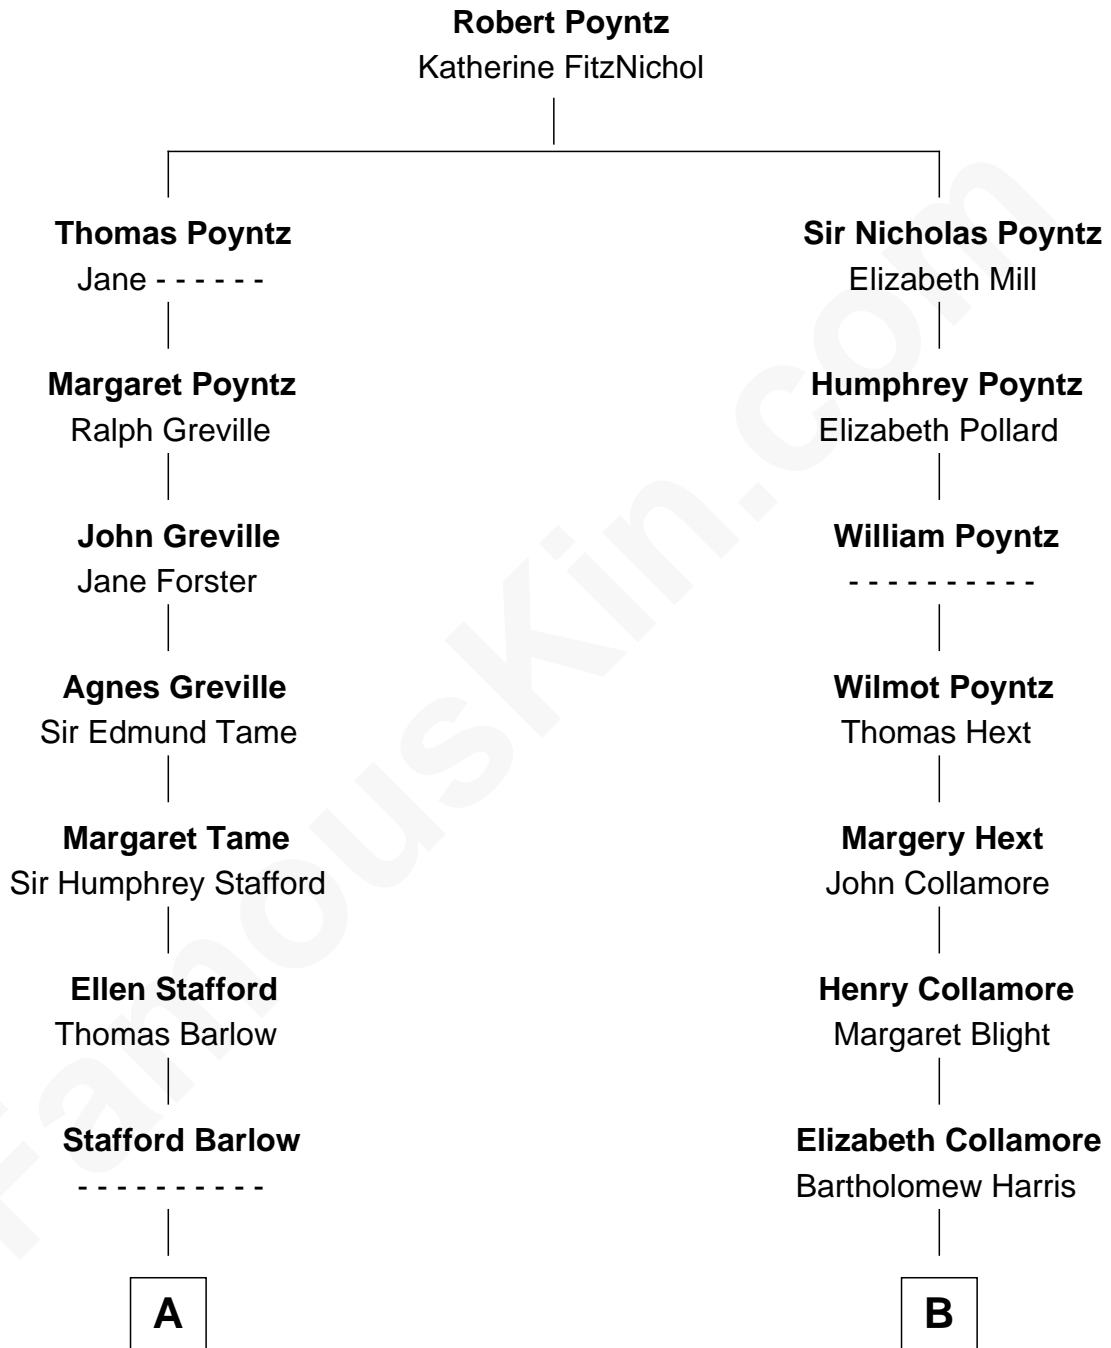

FamousKin.com
Relationship Chart of
Sarah Palin

9th Governor of Alaska

15th cousin 4 times removed of

Edith (Carow) Roosevelt

First Lady of President Theodore Roosevelt

C

—
Charles Francis Heath

Nellie Marie Brandt

—
Charles Richard Heath

Sarah Sheeran

—
Sarah Palin

9th Governor of Alaska

FamousKin.com