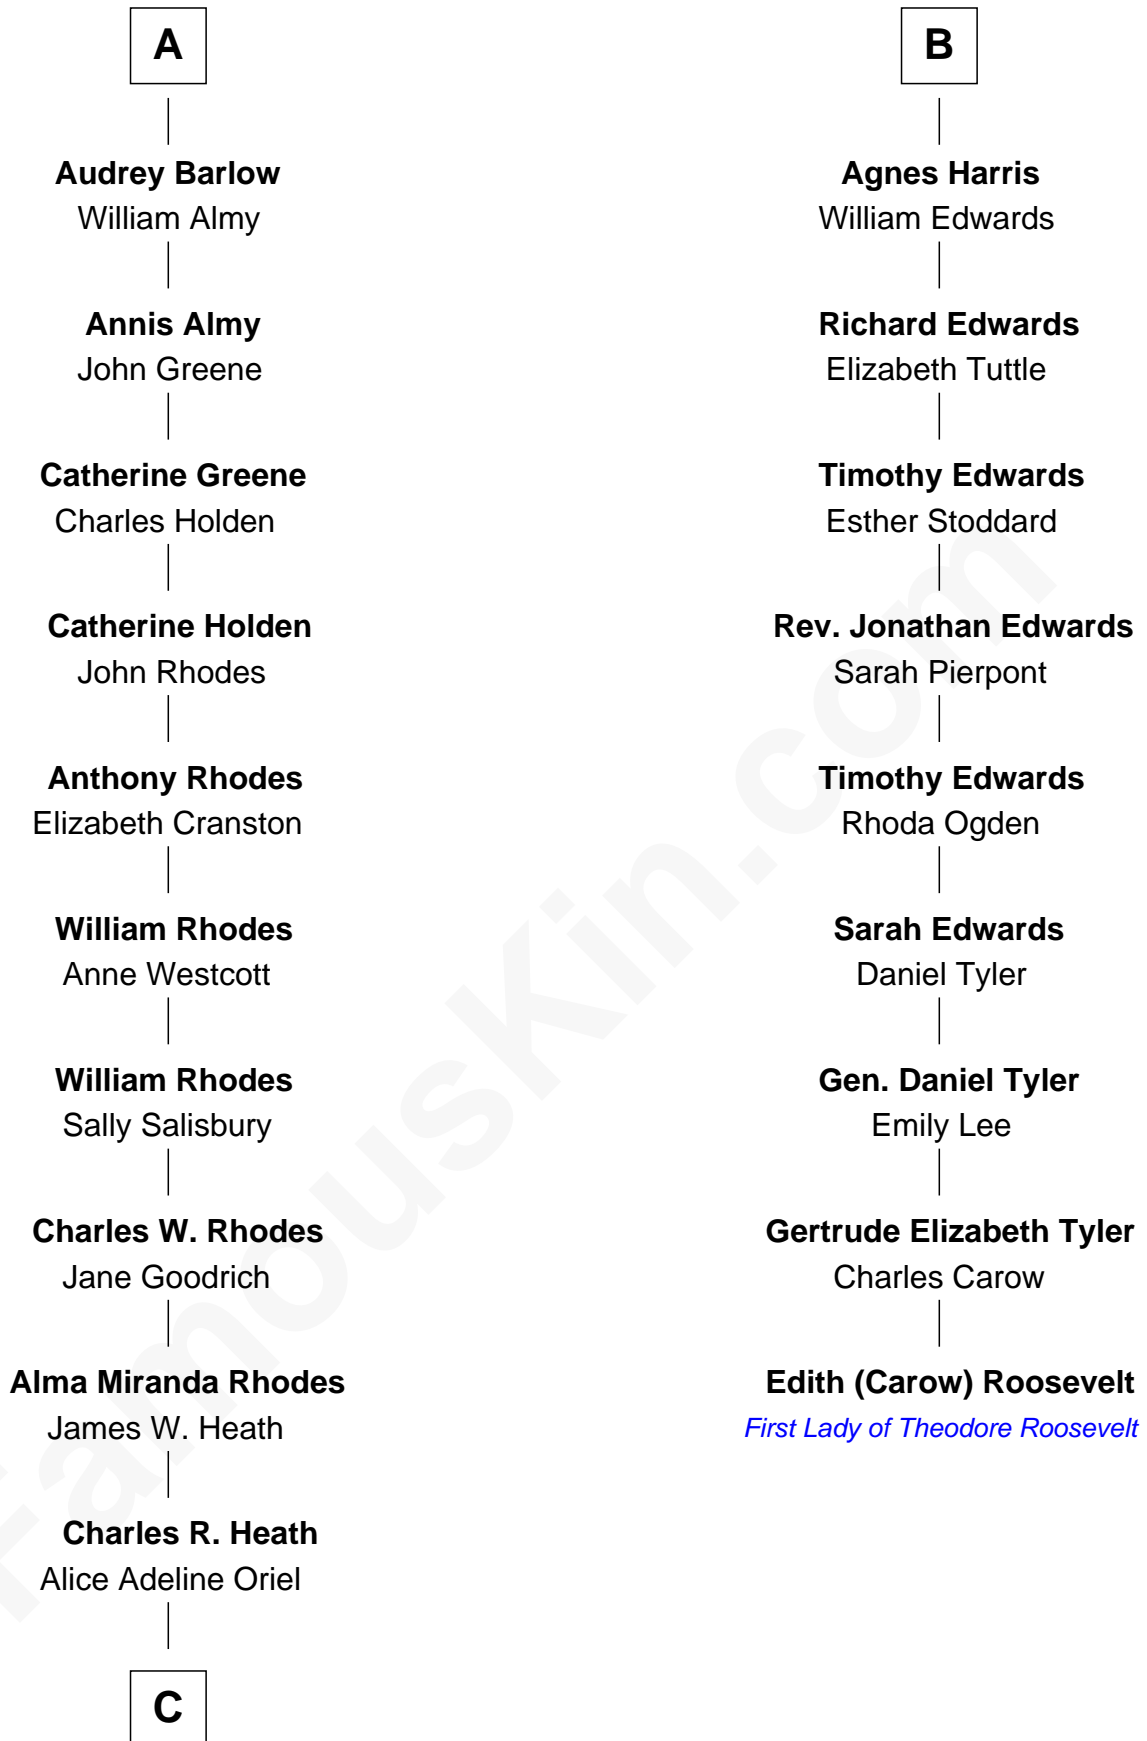

FamousKin.com
Relationship Chart of
Sarah Palin

9th Governor of Alaska

15th cousin 4 times removed of

Edith (Carow) Roosevelt

First Lady of President Theodore Roosevelt

C

—
Charles Francis Heath

Nellie Marie Brandt

—
Charles Richard Heath

Sarah Sheeran

—
Sarah Palin

9th Governor of Alaska

FamousKin.com