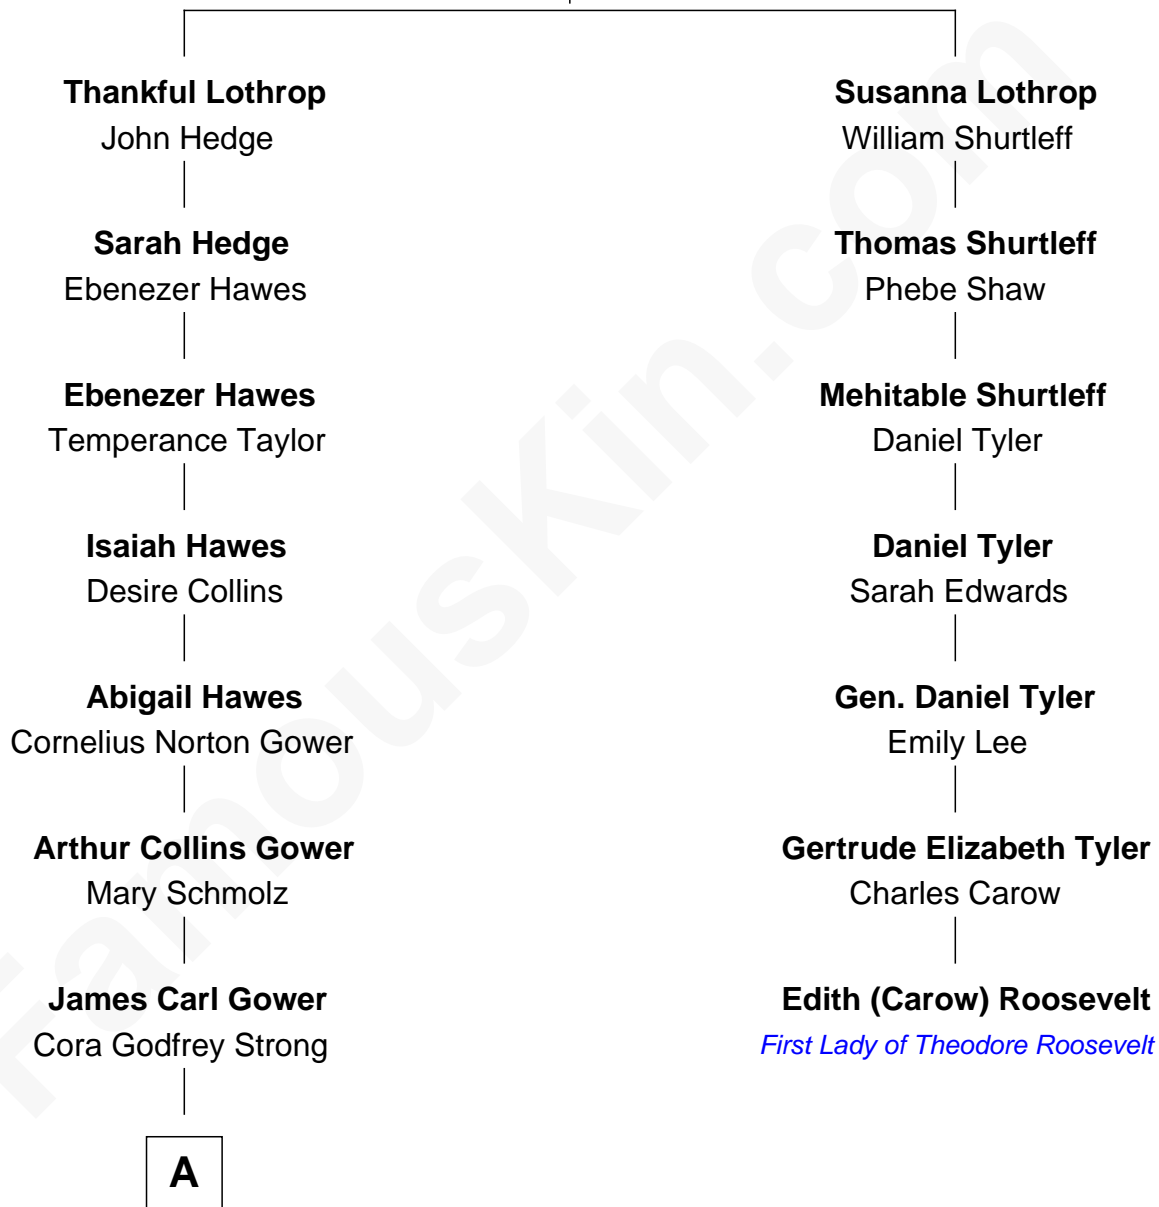

# FamousKin.com Relationship Chart of

**Sarah Palin**

*9th Governor of Alaska*

6th cousin 3 times removed of

**Edith (Carow) Roosevelt**

*First Lady of President Theodore Roosevelt*

**Barnabas Lothrop**

Susanna Clark

**A**

—  
**Helen Louise Gower**  
Clement James Sheeran

—  
**Sarah Sheeran**  
Charles Richard Heath

—  
**Sarah Palin**  
*9th Governor of Alaska*

FamousKin.com