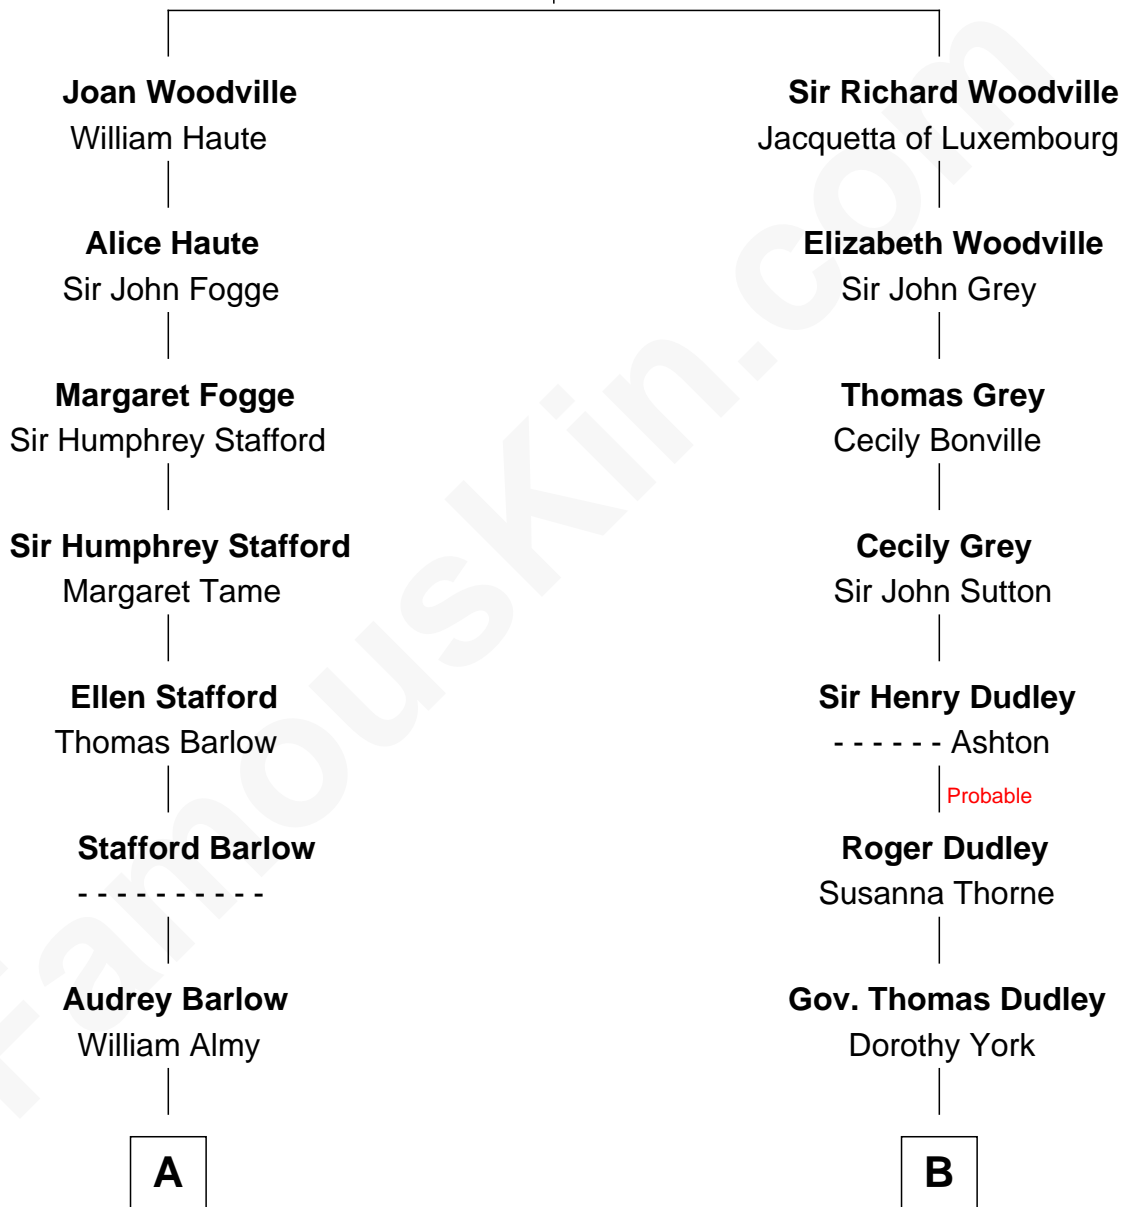

FamousKin.com Relationship Chart of

Sarah Palin

9th Governor of Alaska

18th cousin of

James Taylor

Singer-Songwriter

Richard Woodville

Joan Bedlisgate

C

Charles Richard Heath

Sarah Sheeran

Sarah Palin

9th Governor of Alaska

D

Gertrude Arline Woodard

Dr. Isaac Montrose Taylor

James Taylor

Singer-Songwriter

FamousKin.com