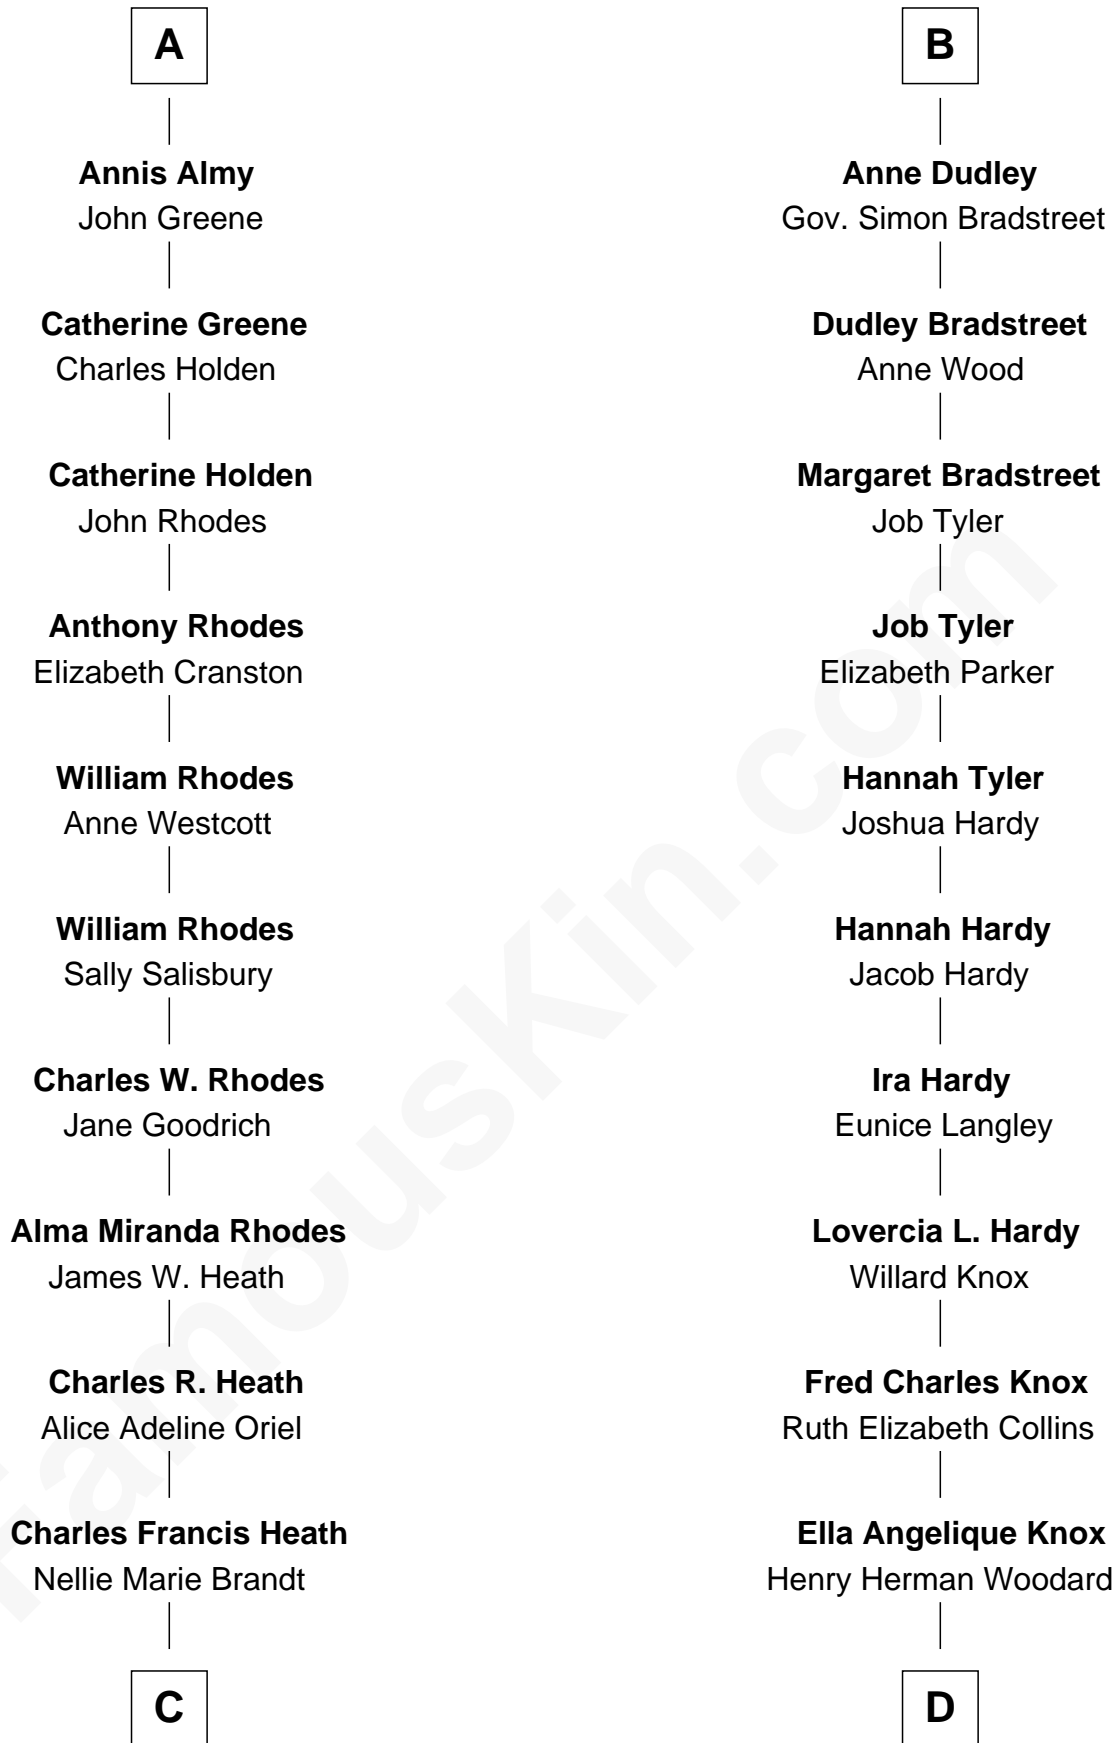

FamousKin.com Relationship Chart of

Sarah Palin

9th Governor of Alaska

18th cousin of

James Taylor

Singer-Songwriter

Richard Woodville

Joan Bedlisgate

C

Charles Richard Heath

Sarah Sheeran

Sarah Palin

9th Governor of Alaska

D

Gertrude Arline Woodard

Dr. Isaac Montrose Taylor