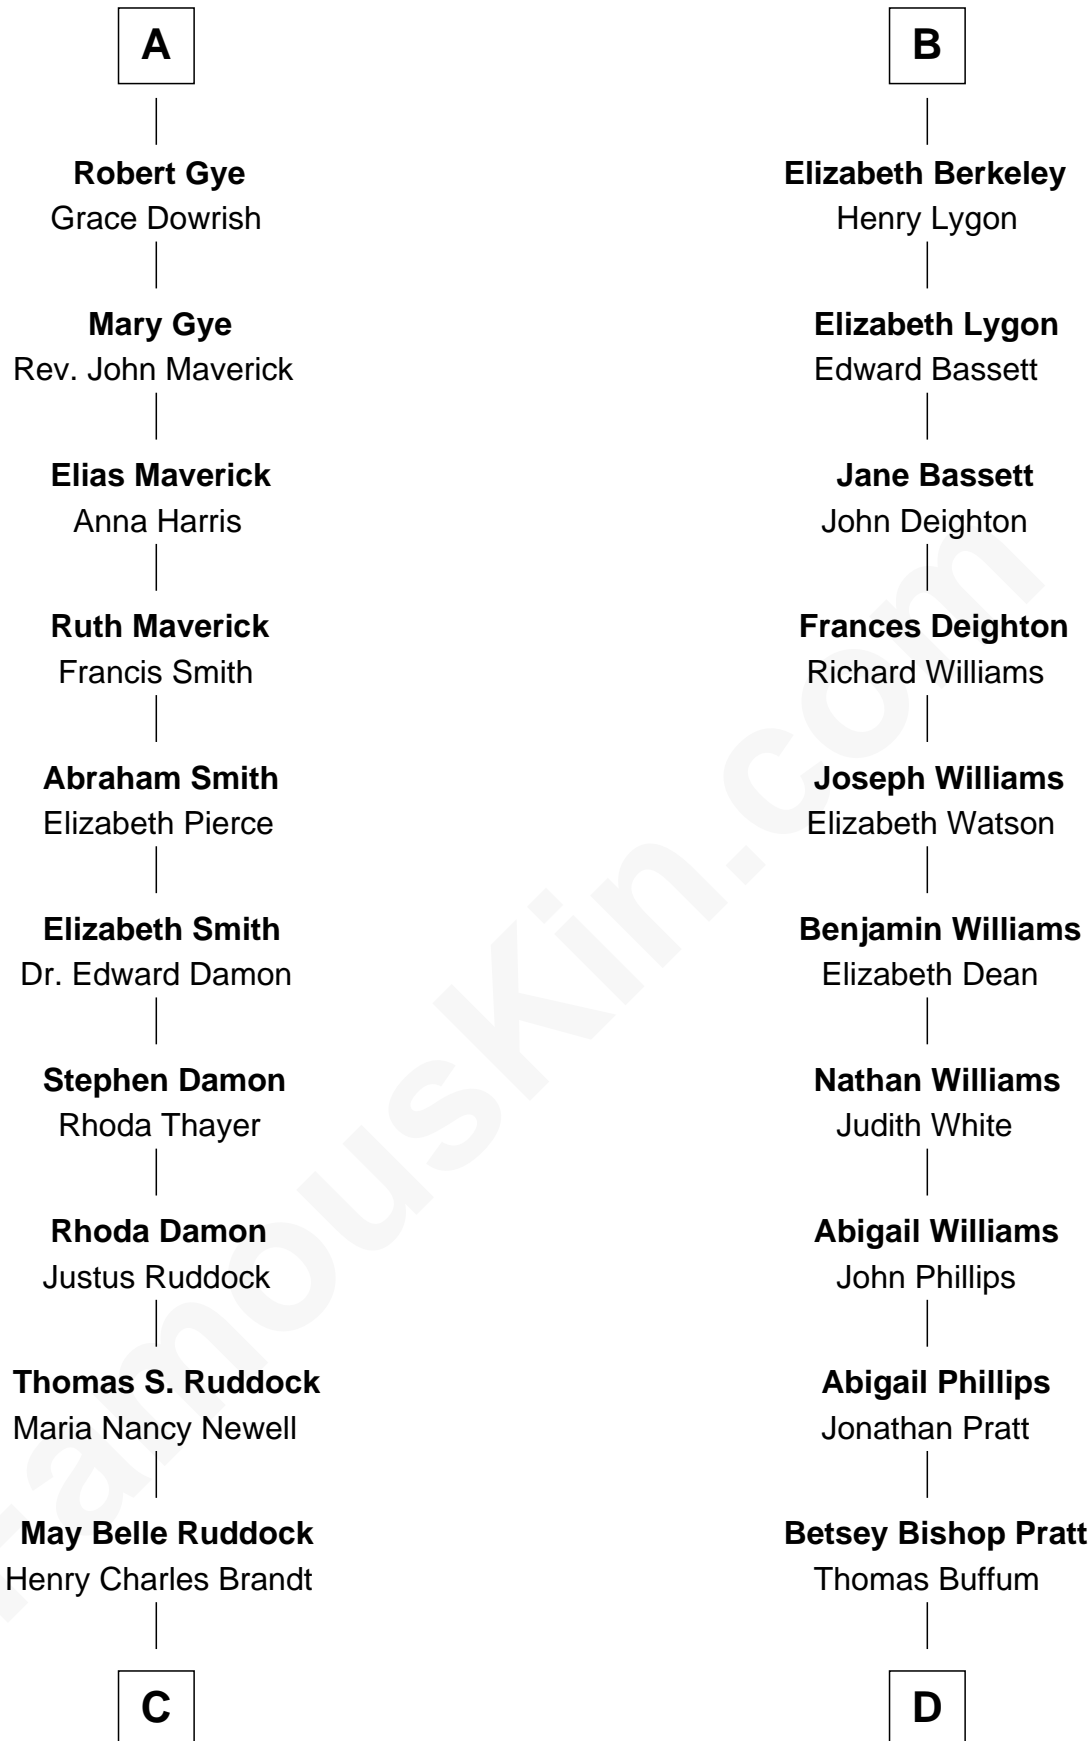

FamousKin.com Relationship Chart of

Sarah Palin

9th Governor of Alaska

19th cousin 2 times removed of

James Taylor

Singer-Songwriter

Henry Plantagenet

Maud de Chaworth

Eleanor Plantagenet

Richard Fitzalan

John Fitzalan

Eleanor Maltravers

Joan Fitzalan

Sir William Echyngnam

Joan Echyngnam

Sir John Bayntun

John de Mowbray

Elizabeth de Segrave

Sir Thomas Mowbray

Elizabeth Fitzalan

Isabel Mowbray

Sir James Berkeley

Maurice Berkeley

Isabel Mead

Anne Berkeley

Sir William Dennis

Isabel Dennis

Sir John Berkeley

B

C

Nellie Marie Brandt
Charles Francis Heath

Charles Richard Heath
Sarah Sheeran