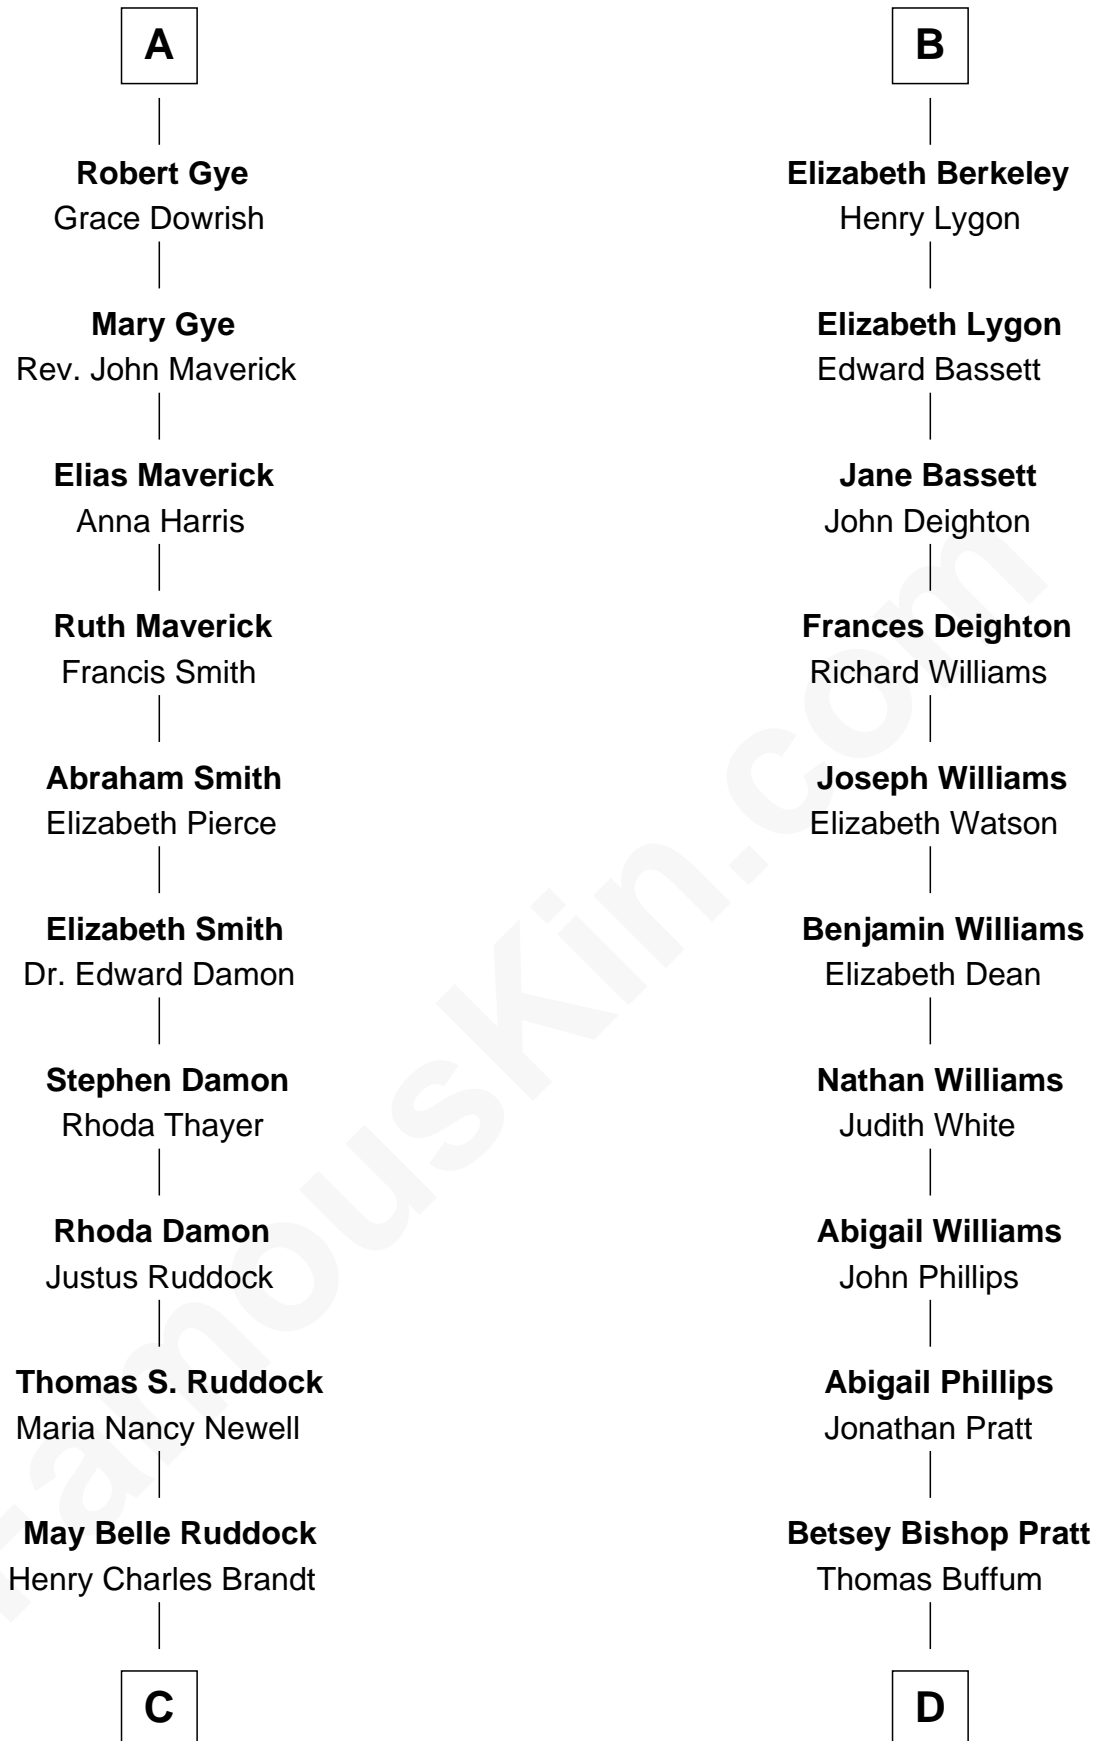

FamousKin.com Relationship Chart of

Sarah Palin

9th Governor of Alaska

19th cousin 2 times removed of

James Taylor

Singer-Songwriter

Edmund Fitzalan

Alice de Warenne

Richard Fitzalan
Eleanor Plantagenet

John Fitzalan
Eleanor Maltravers

Joan Fitzalan
Sir William Echyngnam

Joan Echyngnam
Sir John Bayntun

Henry Bayntun

Jane Bayntun
Thomas Prowse

Mary Prowse
John Gye

A

Richard Fitzalan
Eleanor Plantagenet

Sir Richard Fitzalan
Elizabeth de Bohun

Elizabeth Fitzalan
Sir Thomas Mowbray

Isabel Mowbray
Sir James Berkeley

Maurice Berkeley
Isabel Mead

Anne Berkeley
Sir William Dennis

Isabel Dennis
Sir John Berkeley

B

C

Nellie Marie Brandt
Charles Francis Heath

Charles Richard Heath
Sarah Sheeran

Sarah Palin
9th Governor of Alaska

D

Eliza Ann Buffum
Granville Hall Leonard