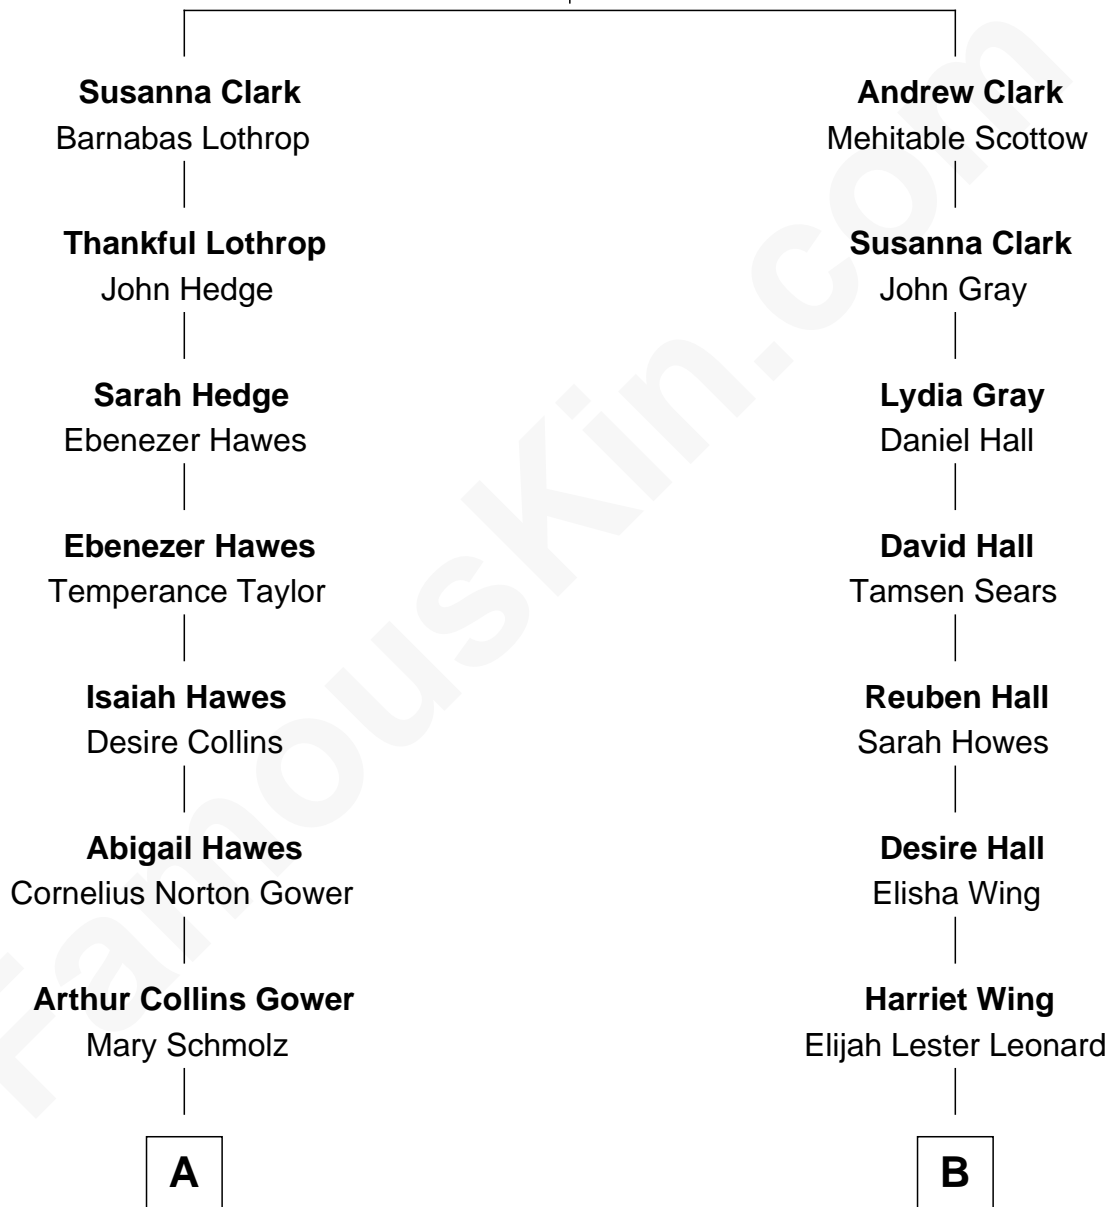

# FamousKin.com Relationship Chart of

**Sarah Palin**

*9th Governor of Alaska*

10th cousin 1 time removed of

**James Taylor**

*Singer-Songwriter*

**Thomas Clark**

Susanna Ring

**A**

**James Carl Gower**  
Cora Godfrey Strong

**Helen Louise Gower**  
Clement James Sheeran

**Sarah Sheeran**  
Charles Richard Heath

**Sarah Palin**  
*9th Governor of Alaska*

**B**

**Granville Hall Leonard**  
Eliza Ann Buffum

**Emily Roxanna Leonard**  
Stanford Lyman Haynes

**Theodosia Haynes**  
Alexander Taylor

**Dr. Isaac Montrose Taylor**  
Gertrude Arline Woodard

**James Taylor**  
*Singer-Songwriter*

FamousKin.com